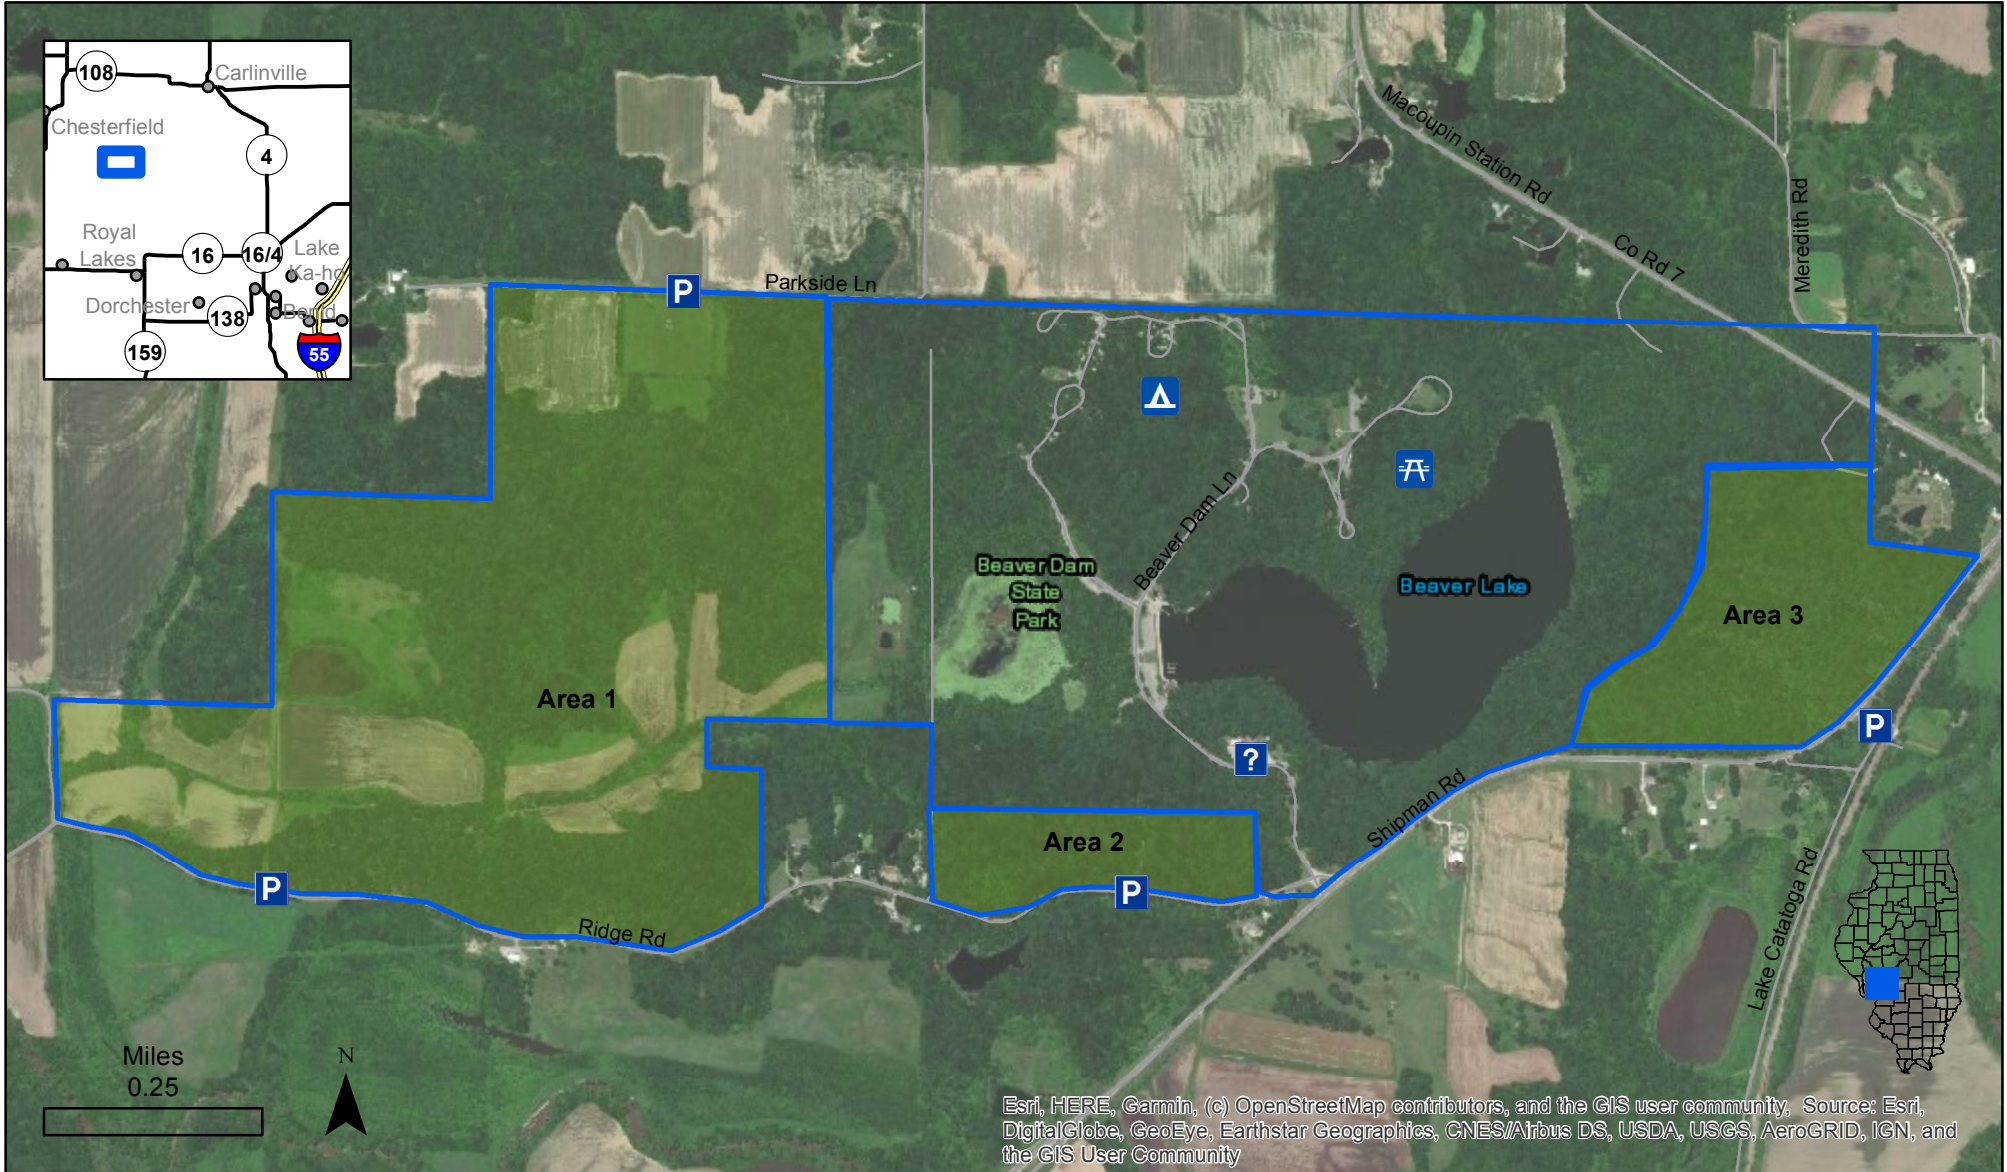

# Beaver Dam

# State Park

Esri, HERE, Garmin, (c) OpenStreetMap contributors, and the GIS user community, Source: Esri, DigitalGlobe, GeoEye, Earthstar Geographics, CNES/Airbus DS, USDA, USGS, AeroGRID, IGN, and the GIS User Community

- IDNR Boundary
- Picnic Area
- Campground
- Parking Lot
- Site Office

- Hunting Areas
- Area 1 - Deer, Squirrel and Turkey Hunting
- Area 2 and 3 - Deer Hunting

Beaver Dam State Park  
 14548 Beaver Dam LN, Plainview, IL 62685  
 Phone (217) 854-8020. Email [dnr.beaverdam@illinois.gov](mailto:dnr.beaverdam@illinois.gov)  
 For further information refer to the site's hunter fact sheet at:  
<https://www.dnr.illinois.gov/hunting/FactSheets>