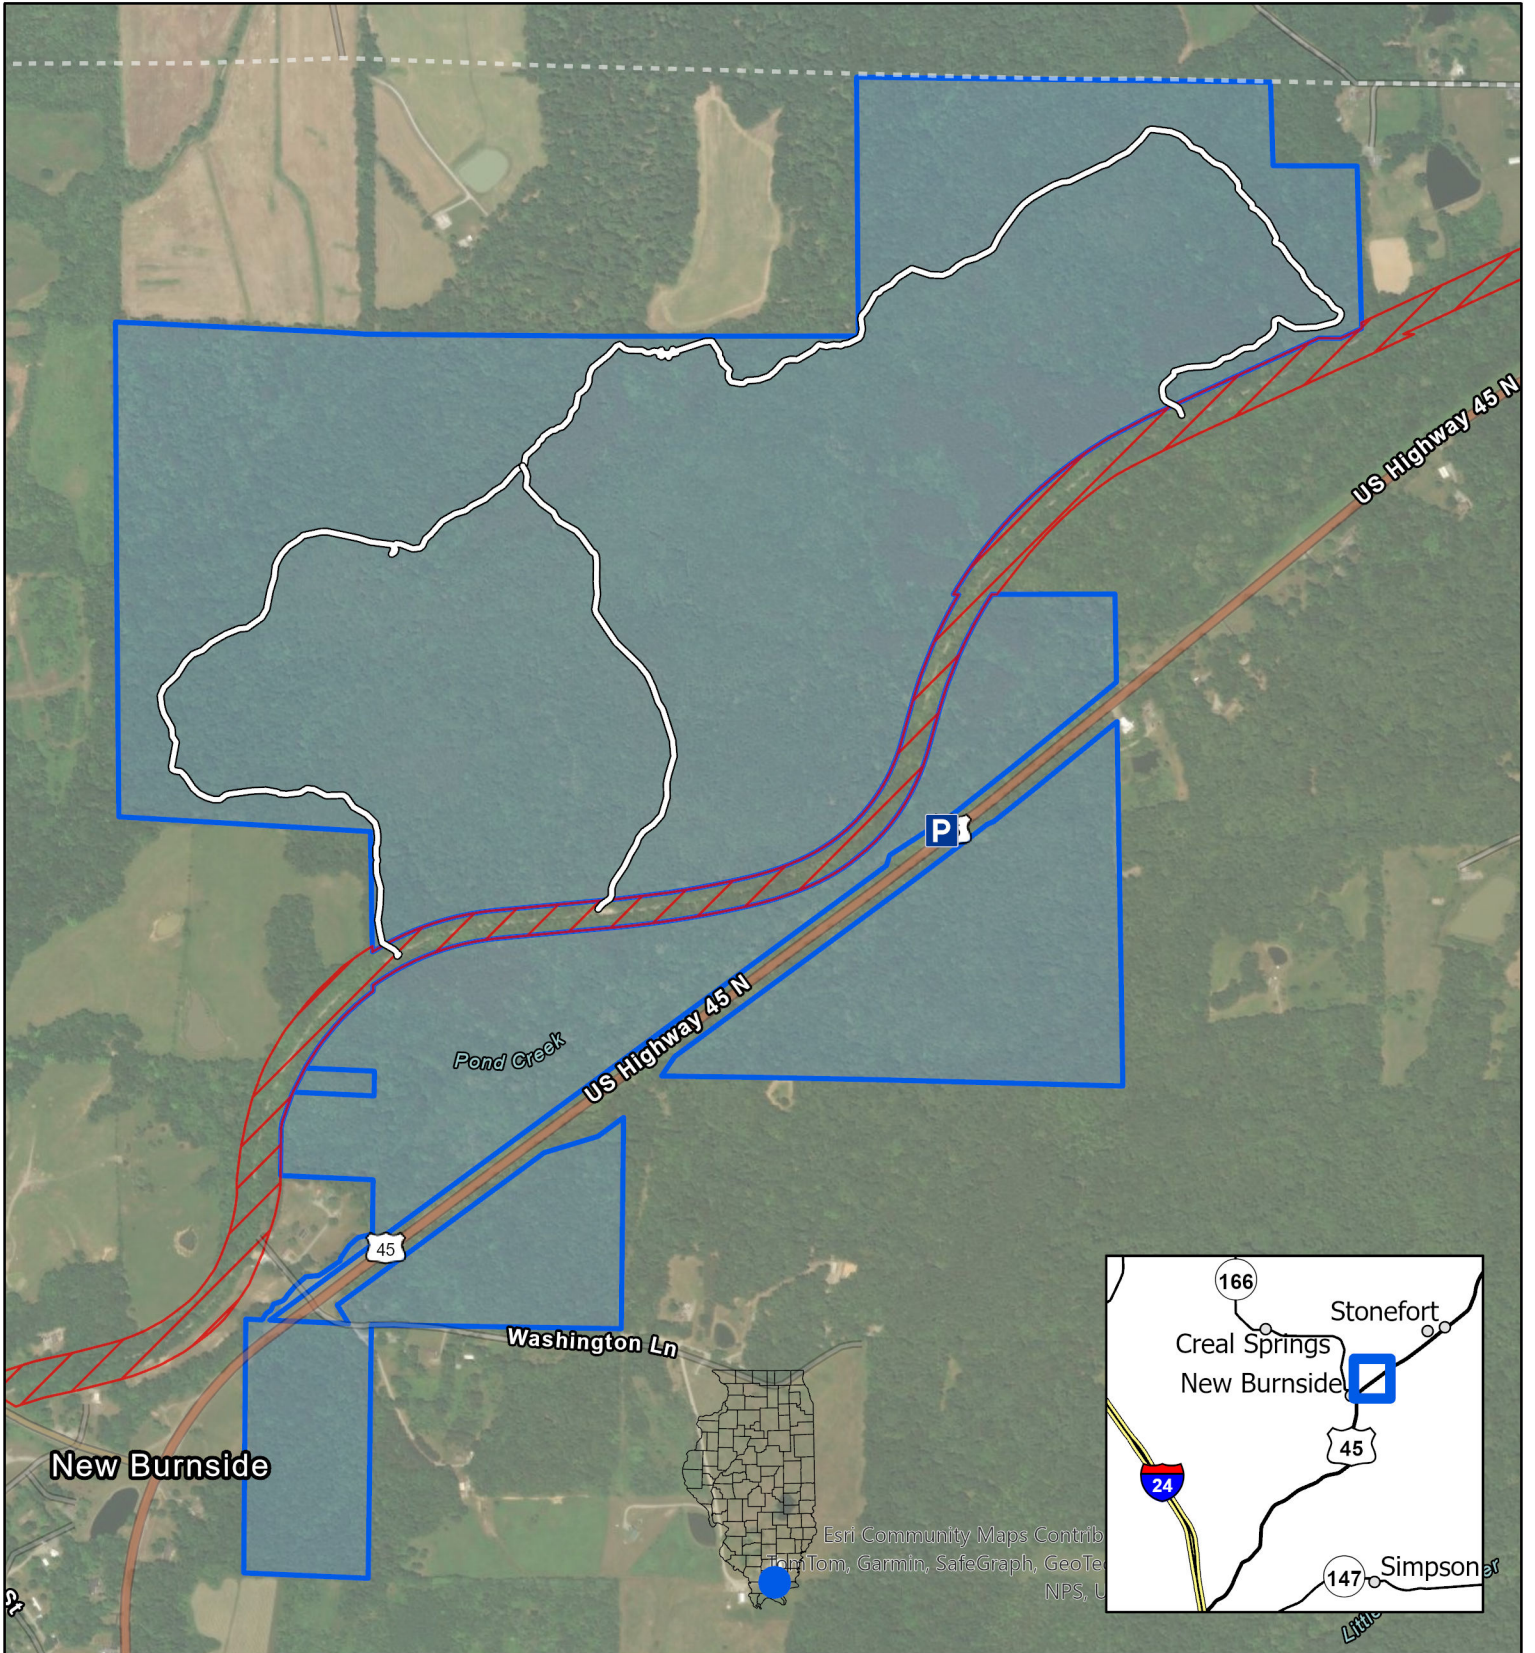

Wise Ridge

State Natural Area

-  Site Boundary
-  Parking Lot
-  No Hunting
-  Hunter Trails

Miles
0.1

C/O: Ferne Clyffe State Park
P.O. Box 10, Goreville IL, 62939
Telephone: (618) 995-2411

Date: 10/16/2025