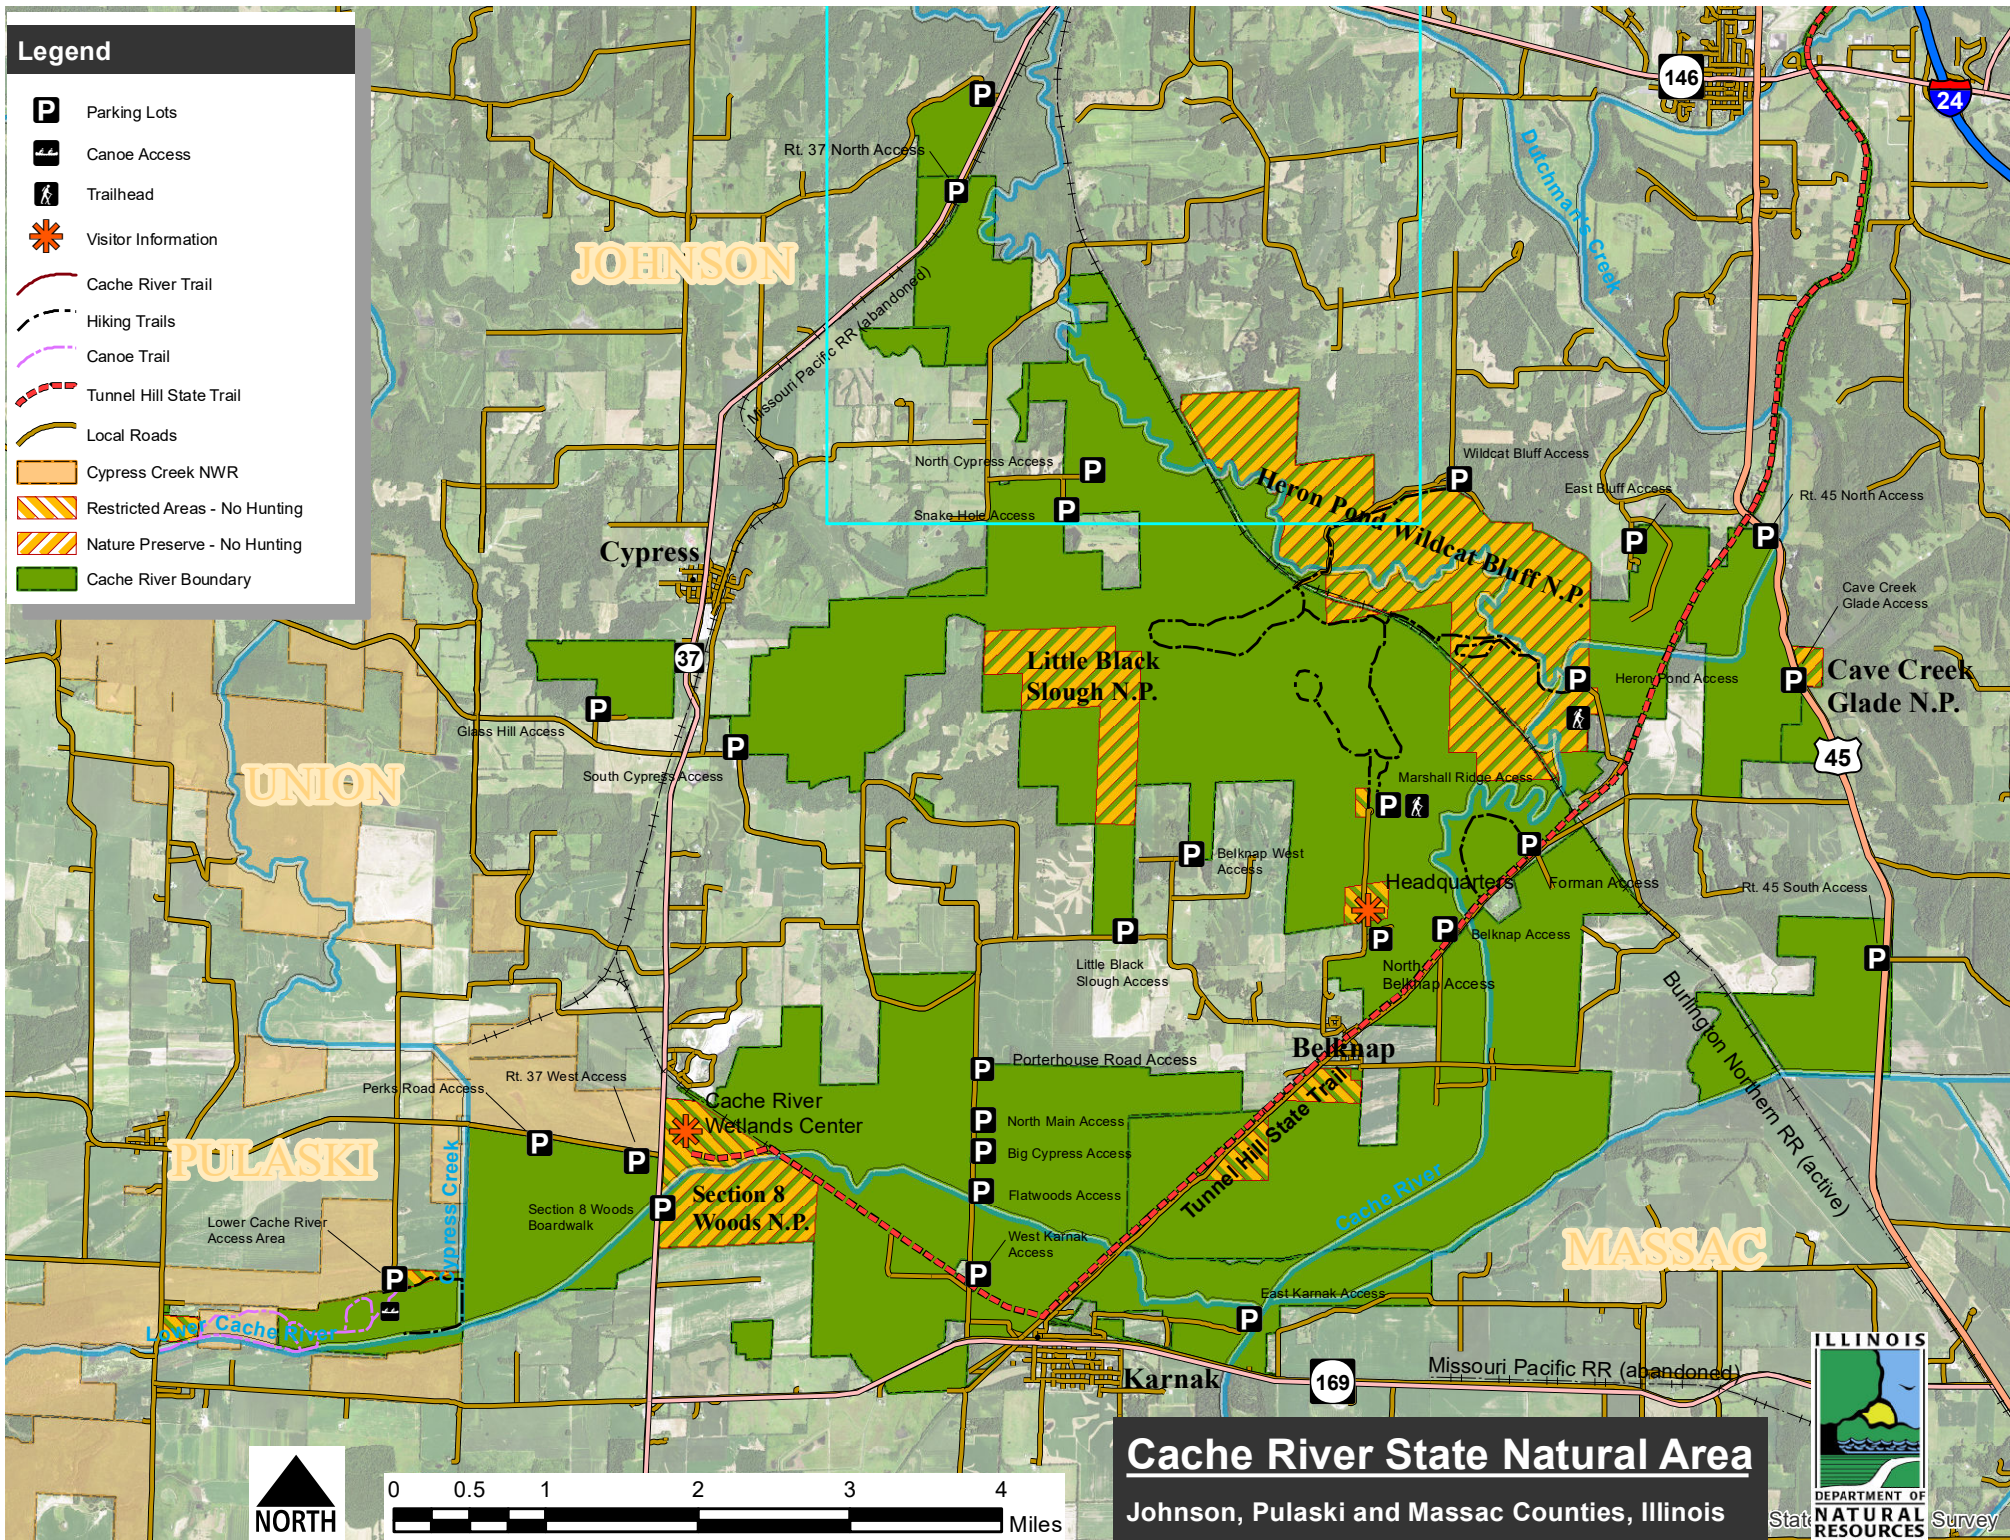

Legend

- Parking Lots
- Canoe Access
- Trailhead
- Visitor Information
- Cache River Trail
- Hiking Trails
- Canoe Trail
- Tunnel Hill State Trail
- Local Roads
- Cypress Creek NWR
- Restricted Areas - No Hunting
- Nature Preserve - No Hunting
- Cache River Boundary

Cache River State Natural Area
Johnson, Pulaski and Massac Counties, Illinois