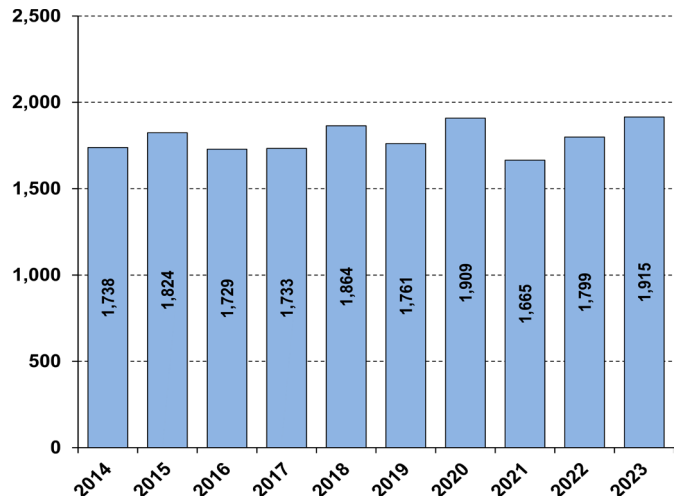

# WHITE-TAILED DEER SUMMARY 2023-2024: BUREAU COUNTY

Forest Wildlife Program, Illinois Department of Natural Resources

**County Size:** 874 square miles

**Year Opened to Deer Hunting:** 1961

**Record Harvest:** 2,873 (2007)

**Average Harvest (previous 10 years):** 1,794

**Total 2023-2024 Harvest (all seasons):** 1,915

**Permits issued/quota 2023-2024** (excludes landowner; archery and youth are statewide):

**Firearm:** 3000/3000 **Muzzle:** 481/500

**Chronic Wasting Disease Detected:** Yes

**Check Station Location:** N/A

**Late Winter/CWD Season in 2024-2025:** Yes. CWD was detected in this county in 2023. CWD season allows for extra hunter harvest to reduce deer density and disease transmission.

**Last year in Late Winter/CWD:** 2014

**Number tested for CWD in 2023-24:**

**CWD positive deer in 2023-24:** 1