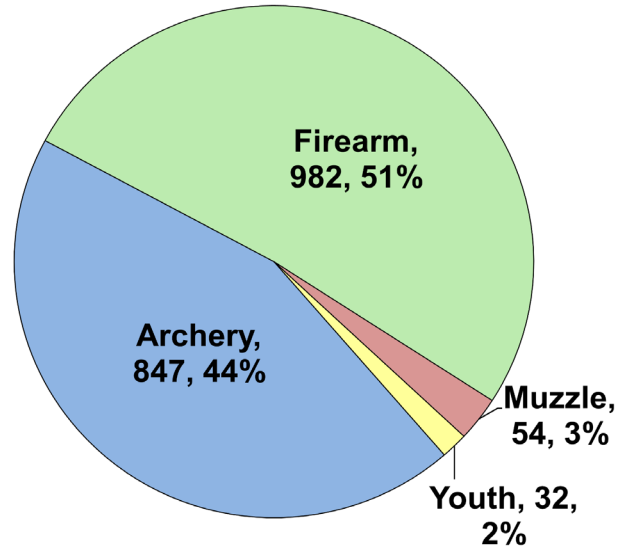

# WHITE-TAILED DEER SUMMARY 2023-2024: BUREAU COUNTY

Forest Wildlife Program, Illinois Department of Natural Resources

**County Size:** 874 square miles

**Year Opened to Deer Hunting:** 1961

**Record Harvest:** 2,873 (2007)

**Average Harvest (previous 10 years):** 1,794

**Total 2023-2024 Harvest (all seasons):** 1,915

**Permits issued/quota 2023-2024** (excludes landowner; archery and youth are statewide):

**Firearm:** 3000/3000 **Muzzle:** 481/500

**Chronic Wasting Disease Detected:** Yes

**Check Station Location:** N/A

**Late Winter/CWD Season in 2024-2025:** Yes. CWD was detected in this county in 2023. CWD season allows for extra hunter harvest to reduce deer density and disease transmission.

**Last year in Late Winter/CWD:** 2014

**Number tested for CWD in 2023-24:**

**CWD positive deer in 2023-24:** 1