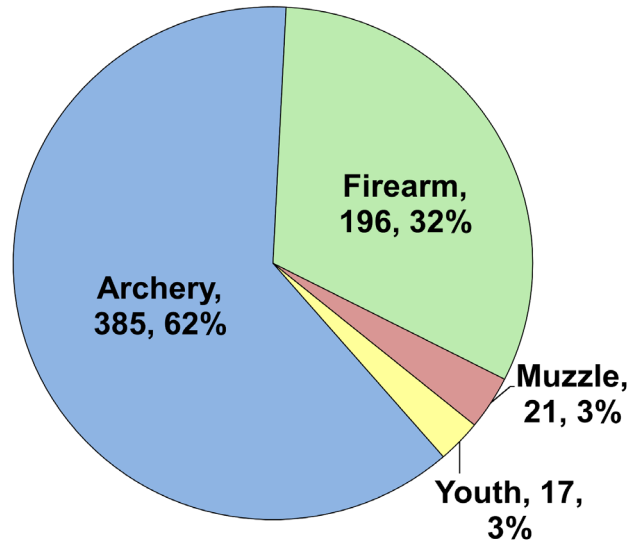

Average Harvest (previous 10 years): 602

Total 2023-2024 Harvest (all seasons): 619

Permits issued/quota 2023-2024 (excludes landowner; archery and youth are statewide):

Firearm: 425/425 **Muzzle:** 175/175

Last year in Late Winter/CWD: Never

Recent Archery Harvest by Bow Type

Type	2019	2020	2021	2022	2023
Compound	166	172	136	143	144
Crossbow	222	249	224	232	237
Traditional	5	6	7	2	4
Total	393	427	367	377	385

Age/Sex Composition of Recent Harvest (%)

	2019	2020	2021	2022	2023
M - Adult	32.7	37.2	42.7	36.3	43.1
M - Yearling	19.5	21.7	18.3	20.4	20.4
M - Fawn	8.9	4.8	4.7	8.3	4.0
F - Adult	36.7	33.3	30.8	29.4	29.2
F - Fawn	2.2	2.9	3.5	5.6	3.2

M - Adult = 2.5 and older; F - Adult = 1.5 and older

Recent Harvest (all seasons)