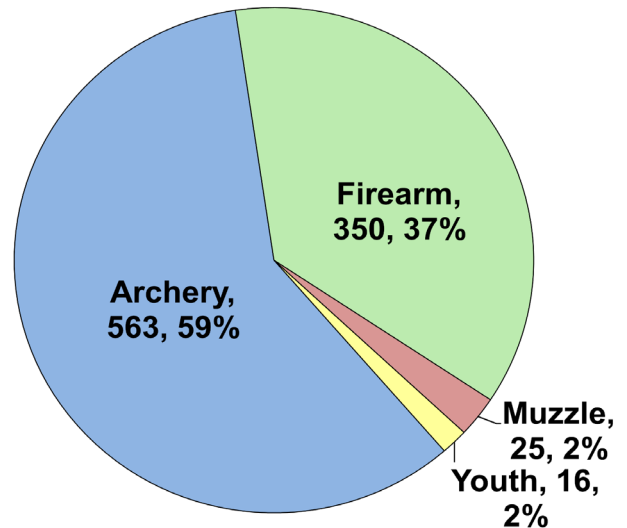

WHITE-TAILED DEER SUMMARY 2023-2024: DEWITT COUNTY

Forest Wildlife Program, Illinois Department of Natural Resources

County Size: 405 square miles

Year Opened to Deer Hunting: 1970

Record Harvest: 1,108 (2011)

Average Harvest (previous 10 years): 917

Total 2023-2024 Harvest (all seasons): 954

Permits issued/quota 2023-2024 (excludes landowner; archery and youth are statewide):

Firearm: 1022/1050 **Muzzle:** 210/240

Chronic Wasting Disease Detected: No

Check Station Location: N/A

Late Winter/CWD Season in 2024-2025: No. Deer Vehicle Accident (DVA) rates (accidents per billion miles driven) are used as an index of deer population size. Counties are closed to Late Winter/CWD season if DVA rates remain below goal, unless other factors (excessive crop damage and/or disease issues) are present.

Last year in Late Winter/CWD: Never

Recent Archery Harvest by Bow Type

Type	2019	2020	2021	2022	2023
Compound	263	267	218	257	240
Crossbow	255	356	338	311	318
Traditional	8	4	3	9	5
Total	526	627	559	577	563

Age/Sex Composition of Recent Harvest (%)

	2019	2020	2021	2022	2023
M - Adult	25.5	26.3	25.3	26.2	28.2
M - Yearling	17.7	16.1	18.4	15.3	18.0
M - Fawn	7.8	8.7	8.3	10.1	9.2
F - Adult	42.4	41.4	40.6	41.4	37.7
F - Fawn	6.6	7.5	7.4	7.0	6.8

M - Adult = 2.5 and older; F - Adult = 1.5 and older