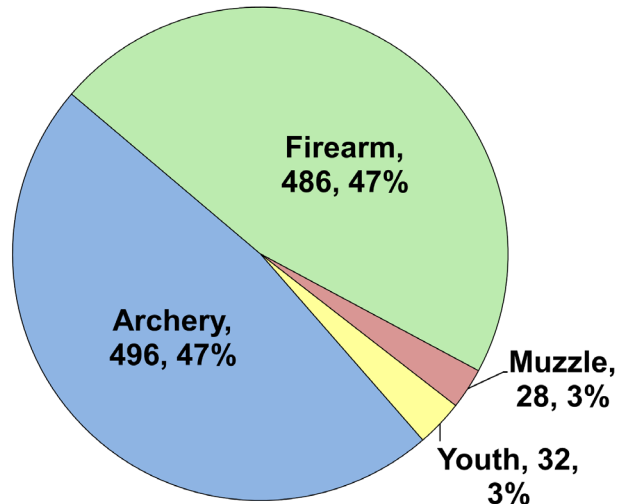

WHITE-TAILED DEER SUMMARY 2023-2024: IROQUOIS COUNTY

Forest Wildlife Program, Illinois Department of Natural Resources

County Size: 1,119 square miles

Year Opened to Deer Hunting: 1974

Record Harvest: 1,368 (2012)

Average Harvest (previous 10 years): 965

Total 2023-2024 Harvest (all seasons): 1,042

Permits issued/quota 2023-2024 (excludes landowner; archery and youth are statewide):

Firearm: 1100/1100 **Muzzle:** 400/400

Chronic Wasting Disease Detected: No

Check Station Location: N/A

Late Winter/CWD Season in 2024-2025: No. Deer Vehicle Accident (DVA) rates (accidents per billion miles driven) are used as an index of deer population size. Counties are closed to Late Winter/CWD season if DVA rates remain below goal, unless other factors (excessive crop damage and/or disease issues) are present.

Last year in Late Winter/CWD: Never

Recent Archery Harvest by Bow Type

Type	2019	2020	2021	2022	2023
Compound	210	228	150	215	190
Crossbow	215	307	280	324	304
Traditional	3	2	4	2	2
Total	428	537	434	541	496

Age/Sex Composition of Recent Harvest (%)

	2019	2020	2021	2022	2023
M - Adult	31.8	36.9	38.1	35.3	40.3
M - Yearling	21.8	20.7	20.5	20.7	19.4
M - Fawn	7.3	6.6	7.1	6.7	6.2
F - Adult	35.1	30.9	28.8	32.6	30.1
F - Fawn	4.0	4.9	5.5	4.5	3.9

M - Adult = 2.5 and older; F - Adult = 1.5 and older