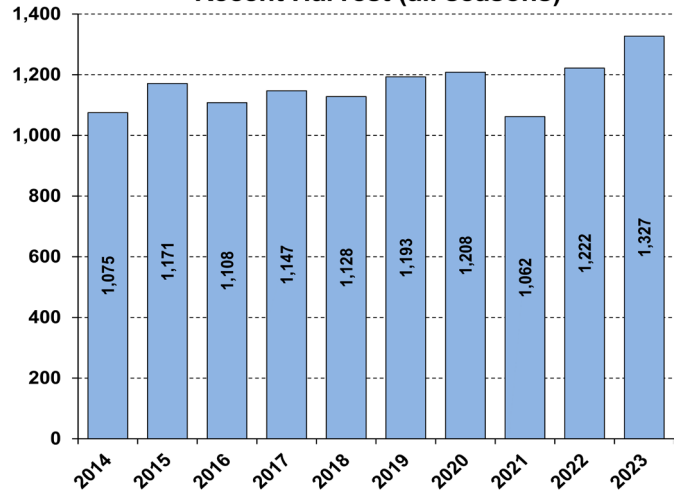

WHITE-TAILED DEER SUMMARY 2023-2024: LAWRENCE COUNTY

Forest Wildlife Program, Illinois Department of Natural Resources

County Size: 374 square miles

Year Opened to Deer Hunting: 1971

Record Harvest: 1,433 (2005)

Average Harvest (previous 10 years): 1,164

Total 2023-2024 Harvest (all seasons): 1,327

Permits issued/quota 2023-2024 (excludes landowner; archery and youth are statewide):

Firearm: 1395/1650 **Muzzle:** 152/260

Chronic Wasting Disease Detected: No

Check Station Location: N/A

Late Winter/CWD Season in 2024-2025: No. Deer Vehicle Accident (DVA) rates (accidents per billion miles driven) are used as an index of deer population size. Counties are closed to Late Winter/CWD season if DVA rates remain below goal, unless other factors (excessive crop damage and/or disease issues) are present.

Last year in Late Winter/CWD: 2012

Recent Harvest (all seasons)

Recent Archery Harvest by Bow Type

Type	2019	2020	2021	2022	2023
Compound	295	305	232	249	276
Crossbow	258	288	251	341	354
Traditional	6	4	7	3	4
Total	559	597	490	593	634