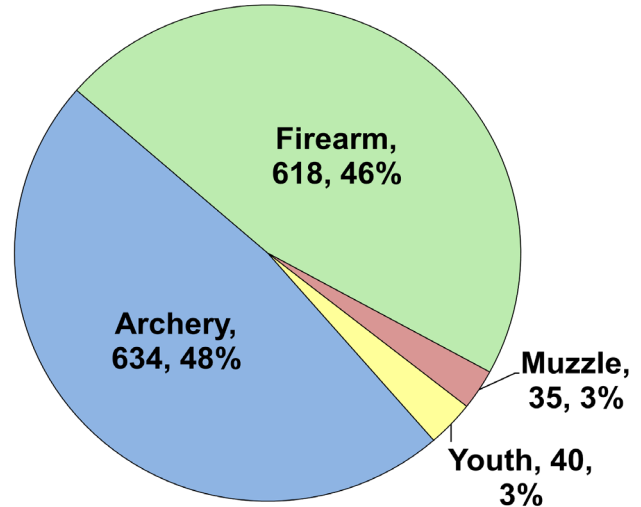

WHITE-TAILED DEER SUMMARY 2023-2024: LAWRENCE COUNTY

Forest Wildlife Program, Illinois Department of Natural Resources

County Size: 374 square miles

Year Opened to Deer Hunting: 1971

Record Harvest: 1,433 (2005)

Average Harvest (previous 10 years): 1,164

Total 2023-2024 Harvest (all seasons): 1,327

Permits issued/quota 2023-2024 (excludes landowner; archery and youth are statewide):

Firearm: 1395/1650 **Muzzle:** 152/260

Chronic Wasting Disease Detected: No

Check Station Location: N/A

Late Winter/CWD Season in 2024-2025: No. Deer Vehicle Accident (DVA) rates (accidents per billion miles driven) are used as an index of deer population size. Counties are closed to Late Winter/CWD season if DVA rates remain below goal, unless other factors (excessive crop damage and/or disease issues) are present.

Last year in Late Winter/CWD: 2012

Recent Harvest (all seasons)

Recent Archery Harvest by Bow Type

Type	2019	2020	2021	2022	2023
Compound	295	305	232	249	276
Crossbow	258	288	251	341	354
Traditional	6	4	7	3	4
Total	559	597	490	593	634