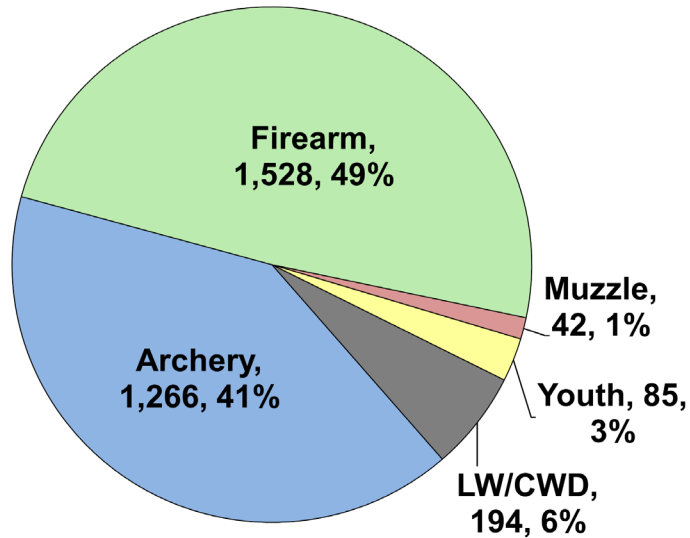

WHITE-TAILED DEER SUMMARY 2023-2024: MACOUPIN COUNTY

Forest Wildlife Program, Illinois Department of Natural Resources

County Size: 868 square miles

Year Opened to Deer Hunting: 1963

Record Harvest: 3,860 (2005)

Average Harvest (previous 10 years): 2,791

Total 2023-2024 Harvest (all seasons): 3,115

Permits issued/quota 2023-2024 (excludes landowner; archery and youth are statewide):

Firearm: 4916/5000 **Muzzle:** 471/600

Late Winter: 72

Chronic Wasting Disease Detected: No

Check Station Location: N/A

Late Winter Season in 2024-2025: Yes. Deer Vehicle Accident (DVA) rates (accidents per billion miles driven) are used as an index of deer population size. Counties remain or are added to Late Winter season if DVA rates are above goal, or other factors (excessive crop damage and/or disease issues) are present.

Last year in Late Winter: 2019 - Present

Recent Archery Harvest by Bow Type

Type	2019	2020	2021	2022	2023
Compound	706	651	581	555	577
Crossbow	520	616	604	601	677
Traditional	10	14	11	16	12
Total	1236	1281	1196	1172	1266

Age/Sex Composition of Recent Harvest (%)

	2019	2020	2021	2022	2023
M - Adult	28.7	29.4	28.3	29.9	31.5
M - Yearling	18.3	16.0	15.4	16.0	14.0
M - Fawn	8.9	8.4	9.7	9.3	8.5
F - Adult	37.7	40.7	38.0	38.1	38.6
F - Fawn	6.3	5.6	8.7	6.6	7.4

M - Adult = 2.5 and older; F - Adult = 1.5 and older