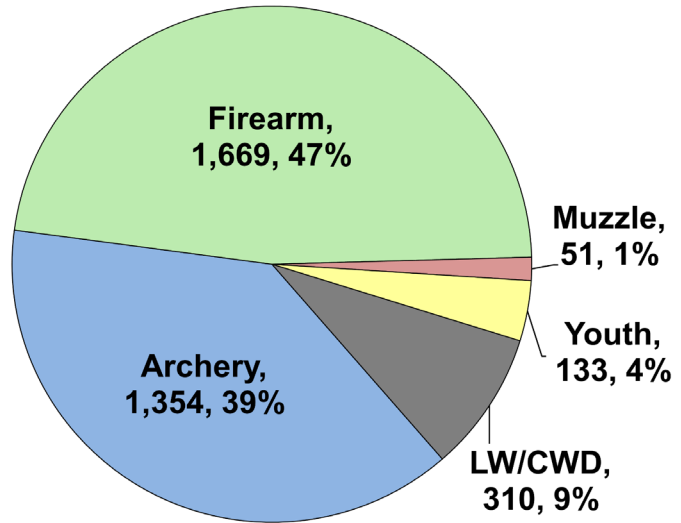

WHITE-TAILED DEER SUMMARY 2023-2024: MARION COUNTY

Forest Wildlife Program, Illinois Department of Natural Resources

County Size: 576 square miles

Year Opened to Deer Hunting: 1965

Record Harvest: 3,897 (2007)

Average Harvest (previous 10 years): 2,912

Total 2023-2024 Harvest (all seasons): 3,517

Permits issued/quota 2023-2024 (excludes landowner; archery and youth are statewide):

Firearm: 4100/4100 **Muzzle:** 511/645

Late Winter: 117

Chronic Wasting Disease Detected: No

Check Station Location: N/A

Late Winter Season in 2024-2025: Yes. Deer Vehicle Accident (DVA) rates (accidents per billion miles driven) are used as an index of deer population size. Counties remain or are added to Late Winter season if DVA rates are above goal, or other factors (excessive crop damage and/or disease issues) are present.

Last year in Late Winter: 2005 - Present

Recent Archery Harvest by Bow Type

Type	2019	2020	2021	2022	2023
Compound	614	563	557	499	597
Crossbow	563	680	639	635	746
Traditional	9	16	11	7	11
Total	1186	1259	1207	1141	1354

Age/Sex Composition of Recent Harvest (%)

	2019	2020	2021	2022	2023
M - Adult	26.9	28.4	29.5	28.3	32.0
M - Yearling	19.9	16.6	15.2	16.2	16.1
M - Fawn	8.3	9.1	10.6	9.4	8.4
F - Adult	37.8	39.3	38.0	38.0	37.3
F - Fawn	7.0	6.6	6.7	8.1	6.1

M - Adult = 2.5 and older; F - Adult = 1.5 and older