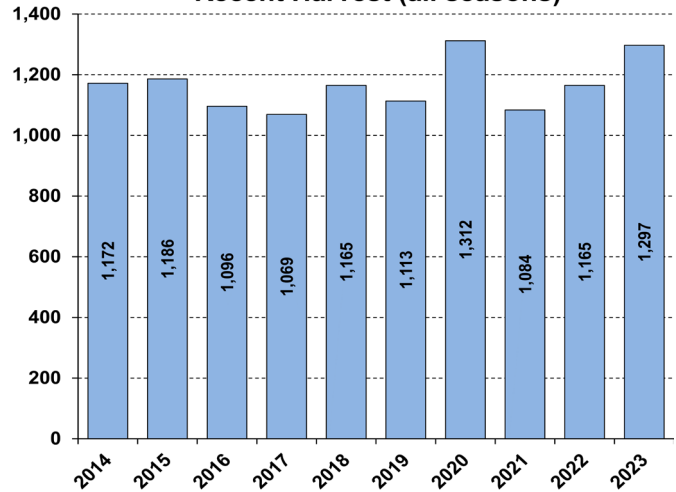

Average Harvest (previous 10 years): 1,166

Total 2023-2024 Harvest (all seasons): 1,297

Permits issued/quota 2023-2024 (excludes landowner; archery and youth are statewide):

Firearm: 1875/1875 **Muzzle:** 269/375

Chronic Wasting Disease Detected: No

Check Station Location: N/A

Late Winter/CWD Season in 2024-2025: No. Deer Vehicle Accident (DVA) rates (accidents per billion miles driven) are used as an index of deer population size. Counties are closed to Late Winter/CWD season if DVA rates remain below goal, unless other factors (excessive crop damage and/or disease issues) are present.

Last year in Late Winter/CWD: 2019

Recent Harvest (all seasons)

Recent Archery Harvest by Bow Type

Type	2019	2020	2021	2022	2023
Compound	275	317	228	227	256
Crossbow	260	303	278	357	382
Traditional	4	3	10	5	7
Total	539	623	516	589	645

Age/Sex Composition of Recent Harvest (%)

	2019	2020	2021	2022	2023
M - Adult	29.1	28.6	30.7	31.0	36.2
M - Yearling	19.7	19.0	18.5	18.0	17.3
M - Fawn	9.2	8.5	6.9	6.9	7.0
F - Adult	37.1	39.2	39.0	39.3	35.2
F - Fawn	4.9	4.7	4.9	4.8	4.2