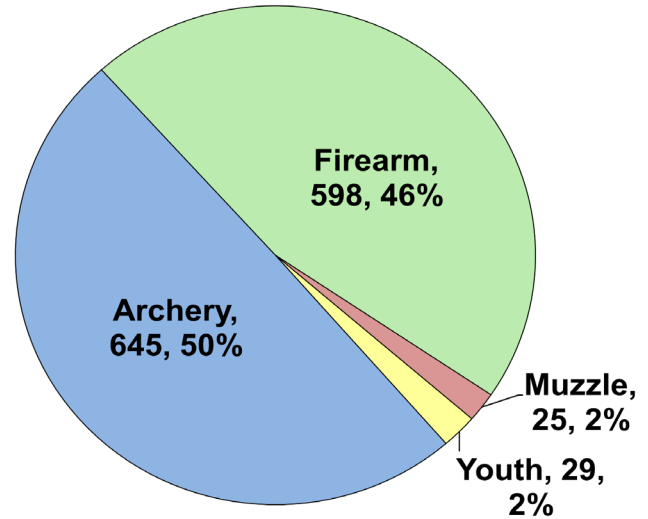

WHITE-TAILED DEER SUMMARY 2023-2024: MCLEAN COUNTY

Forest Wildlife Program, Illinois Department of Natural Resources

County Size: 1,186 square miles

Year Opened to Deer Hunting: 1970

Record Harvest: 1,688 (2010)

Average Harvest (previous 10 years): 1,166

Total 2023-2024 Harvest (all seasons): 1,297

Permits issued/quota 2023-2024 (excludes landowner; archery and youth are statewide):

Firearm: 1875/1875 **Muzzle:** 269/375

Chronic Wasting Disease Detected: No

Check Station Location: N/A

Late Winter/CWD Season in 2024-2025: No. Deer Vehicle Accident (DVA) rates (accidents per billion miles driven) are used as an index of deer population size. Counties are closed to Late Winter/CWD season if DVA rates remain below goal, unless other factors (excessive crop damage and/or disease issues) are present.

Last year in Late Winter/CWD: 2019

Recent Harvest (all seasons)

Recent Archery Harvest by Bow Type

Type	2019	2020	2021	2022	2023
Compound	275	317	228	227	256
Crossbow	260	303	278	357	382
Traditional	4	3	10	5	7
Total	539	623	516	589	645