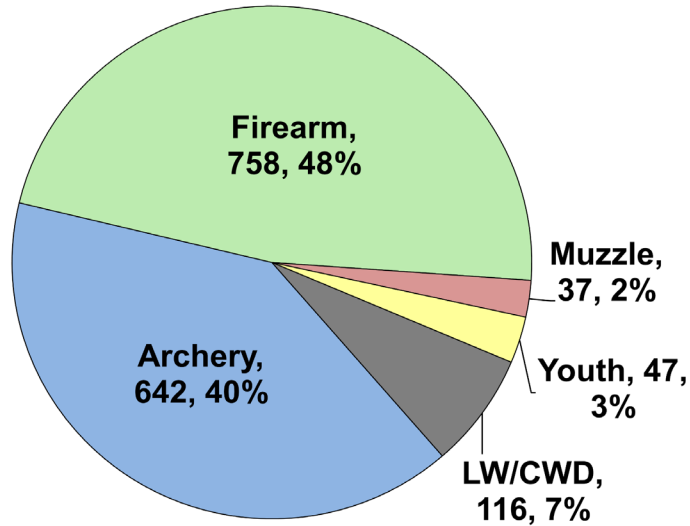

WHITE-TAILED DEER SUMMARY 2023-2024: McDONOUGH COUNTY

Forest Wildlife Program, Illinois Department of Natural Resources

County Size: 591 square miles

Year Opened to Deer Hunting: 1959

Record Harvest: 2,085 (2009)

Average Harvest (previous 10 years): 1,522

Total 2023-2024 Harvest (all seasons): 1,600

Permits issued/quota 2023-2024 (excludes landowner; archery and youth are statewide):

Firearm: 2171/2200 **Muzzle:** 293/350

Late Winter: 31

Chronic Wasting Disease Detected: No

Check Station Location: N/A

Late Winter Season in 2024-2025: Yes. Deer Vehicle Accident (DVA) rates (accidents per billion miles driven) are used as an index of deer population size. Counties remain or are added to Late Winter season if DVA rates are above goal, or other factors (excessive crop damage and/or disease issues) are present.

Last year in Late Winter: 2005 - Present

Recent Archery Harvest by Bow Type

Type	2019	2020	2021	2022	2023
Compound	342	363	331	331	315
Crossbow	228	281	302	296	323
Traditional	7	6	8	4	4
Total	577	650	641	631	642

Age/Sex Composition of Recent Harvest (%)

	2019	2020	2021	2022	2023
M - Adult	27.6	29.3	31.3	28.4	32.3
M - Yearling	15.8	13.6	14.5	13.6	14.7
M - Fawn	9.7	8.5	8.6	8.3	9.5
F - Adult	38.3	41.0	38.1	43.2	37.8
F - Fawn	8.6	7.5	7.5	6.4	5.8

M - Adult = 2.5 and older; F - Adult = 1.5 and older

Recent Harvest (all seasons)