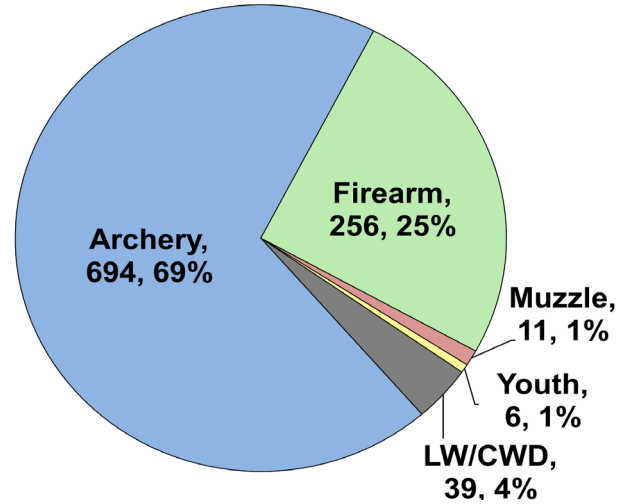

# WHITE-TAILED DEER SUMMARY 2023-2024: MCHENRY COUNTY

Forest Wildlife Program, Illinois Department of Natural Resources

**County Size:** 611 square miles

**Year Opened to Deer Hunting:** 1963

**Record Harvest:** 1,592 (1995)

**Average Harvest (previous 10 years):** 974

**Total 2023-2024 Harvest (all seasons):** 1,006

**Permits issued/quota 2023-2024** (excludes landowner; archery and youth are statewide):

**Firearm:** 1418/3400 **Muzzle:** 156/550

**CWD:** 44

**Chronic Wasting Disease Detected:** Yes

**Check Station Location:** Volo Bog SP

**CWD Season in 2024-2025:** Yes. CWD has and continues to be detected in this county. CWD season allows for extra hunter harvest to reduce deer density and disease transmission.

**Number tested for CWD in 2023-24:** 524

**CWD positive deer in 2023-24:** 50

**IDNR sharpshooting:** 115 deer were removed via sharpshooting which is used to supplement hunter harvest, allows localized deer reductions in known CWD positive areas to reduce transmission rates and environmental contamination.