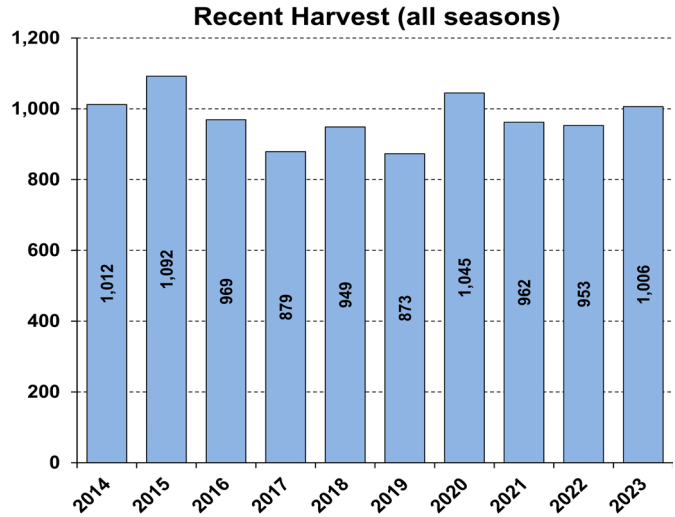

# WHITE-TAILED DEER SUMMARY 2023-2024: MCHENRY COUNTY

Forest Wildlife Program, Illinois Department of Natural Resources

**County Size:** 611 square miles

**Year Opened to Deer Hunting:** 1963

**Record Harvest:** 1,592 (1995)

**Average Harvest (previous 10 years):** 974

**Total 2023-2024 Harvest (all seasons):** 1,006

**Permits issued/quota 2023-2024** (excludes landowner; archery and youth are statewide):

**Firearm:** 1418/3400 **Muzzle:** 156/550

**CWD:** 44

**Chronic Wasting Disease Detected:** Yes

**Check Station Location:** Volo Bog SP

**CWD Season in 2024-2025:** Yes. CWD has and continues to be detected in this county. CWD season allows for extra hunter harvest to reduce deer density and disease transmission.

**Number tested for CWD in 2023-24:** 524

**CWD positive deer in 2023-24:** 50

**IDNR sharpshooting:** 115 deer were removed via sharpshooting which is used to supplement hunter harvest, allows localized deer reductions in known CWD positive areas to reduce transmission rates and environmental contamination.