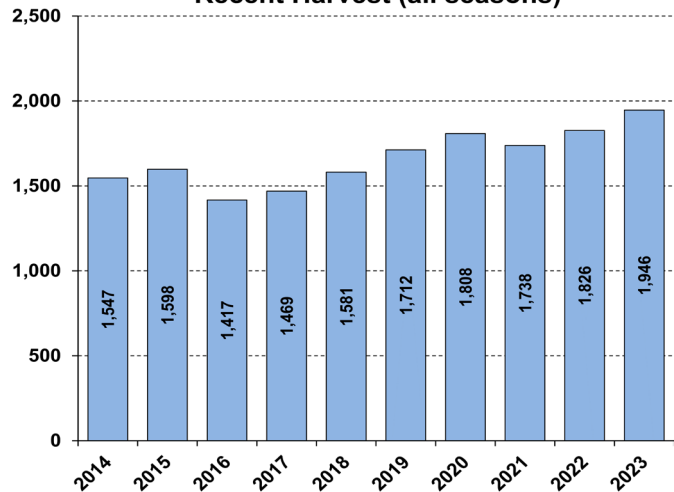

Average Harvest (previous 10 years): 1,664

Total 2023-2024 Harvest (all seasons): 1,946

Permits issued/quota 2023-2024 (excludes landowner; archery and youth are statewide):

Firearm: 1900/1900 **Muzzle:** 249/250

Chronic Wasting Disease Detected: No

Check Station Location: N/A

Late Winter/CWD Season in 2024-2025: No. Deer Vehicle Accident (DVA) rates (accidents per billion miles driven) are used as an index of deer population size. Counties are closed to Late Winter/CWD season if DVA rates remain below goal, unless other factors (excessive crop damage and/or disease issues) are present.

Last year in Late Winter/CWD: 2015

Recent Harvest (all seasons)

Recent Archery Harvest by Bow Type

Type	2019	2020	2021	2022	2023
Compound	506	498	458	436	430
Crossbow	327	425	427	418	520
Traditional	8	4	2	7	3
Total	841	927	887	861	953

Age/Sex Composition of Recent Harvest (%)

	2019	2020	2021	2022	2023
M - Adult	28.3	31.5	30.1	28.1	32.1
M - Yearling	18.5	18.1	17.0	17.0	18.6
M - Fawn	7.5	8.0	9.4	10.0	8.3
F - Adult	39.0	36.6	36.8	38.0	36.3
F - Fawn	6.7	5.8	6.7	6.9	4.7