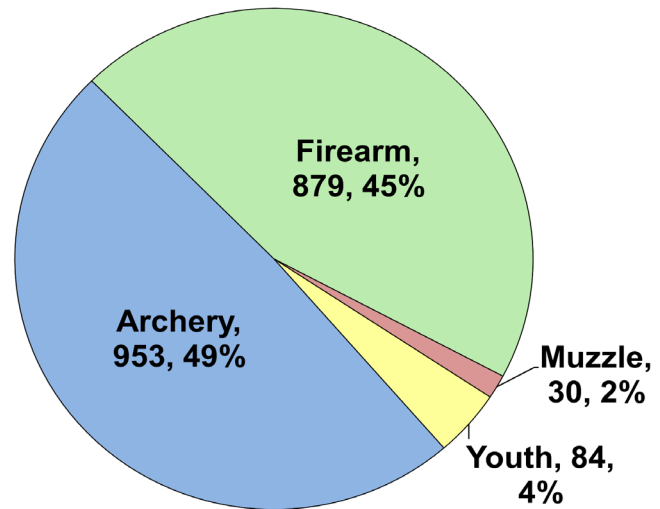

WHITE-TAILED DEER SUMMARY 2023-2024: MONTGOMERY COUNTY

Forest Wildlife Program, Illinois Department of Natural Resources

County Size: 710 square miles

Year Opened to Deer Hunting: 1966

Record Harvest: 2,424 (2005)

Average Harvest (previous 10 years): 1,664

Total 2023-2024 Harvest (all seasons): 1,946

Permits issued/quota 2023-2024 (excludes landowner; archery and youth are statewide):

Firearm: 1900/1900 **Muzzle:** 249/250

Chronic Wasting Disease Detected: No

Check Station Location: N/A

Late Winter/CWD Season in 2024-2025: No. Deer Vehicle Accident (DVA) rates (accidents per billion miles driven) are used as an index of deer population size. Counties are closed to Late Winter/CWD season if DVA rates remain below goal, unless other factors (excessive crop damage and/or disease issues) are present.

Last year in Late Winter/CWD: 2015

Recent Harvest (all seasons)

Recent Archery Harvest by Bow Type

Type	2019	2020	2021	2022	2023
Compound	506	498	458	436	430
Crossbow	327	425	427	418	520
Traditional	8	4	2	7	3
Total	841	927	887	861	953