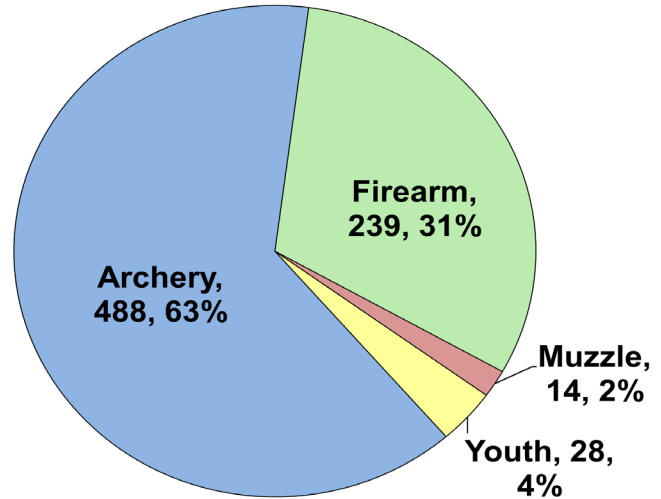

# WHITE-TAILED DEER SUMMARY 2023-2024: MOULTRIE COUNTY

Forest Wildlife Program, Illinois Department of Natural Resources

**County Size:** 344 square miles

**Year Opened to Deer Hunting:** 1972

**Record Harvest:** 777 (2011)

**Average Harvest (previous 10 years):** 630

**Total 2023-2024 Harvest (all seasons):** 769

**Permits issued/quota 2023-2024** (excludes landowner; archery and youth are statewide):

**Firearm:** 325/325 **Muzzle:** 100/100

**Chronic Wasting Disease Detected:** No

**Check Station Location:** N/A

**Late Winter/CWD Season in 2024-2025:** No. Deer Vehicle Accident (DVA) rates (accidents per billion miles driven) are used as an index of deer population size. Counties are closed to Late Winter/CWD season if DVA rates remain below goal, unless other factors (excessive crop damage and/or disease issues) are present.

**Last year in Late Winter/CWD:** Never