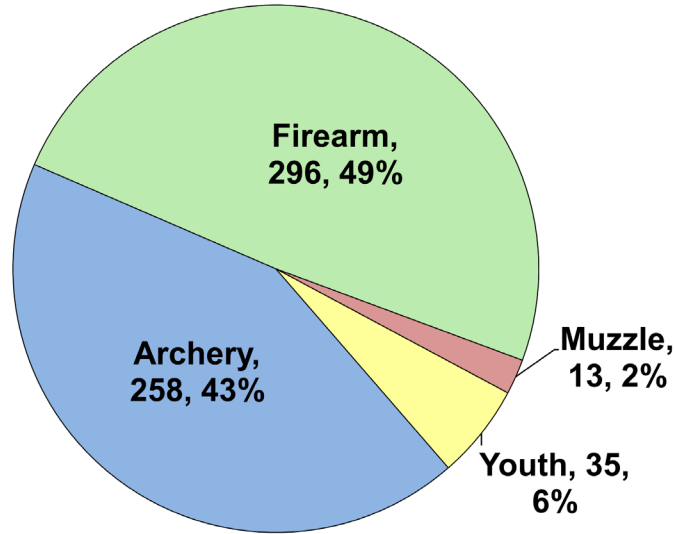

Average Harvest (previous 10 years): 647

Total 2023-2024 Harvest (all seasons): 602

Permits issued/quota 2023-2024 (excludes landowner; archery and youth are statewide):

Firearm: 500/500 **Muzzle:** 100/100

Last year in Late Winter/CWD: Never

Recent Archery Harvest by Bow Type

Type	2019	2020	2021	2022	2023
Compound	164	149	114	141	119
Crossbow	132	144	152	148	136
Traditional	3	5	2	4	3
Total	299	298	268	293	258

Age/Sex Composition of Recent Harvest (%)

	2019	2020	2021	2022	2023
M - Adult	27.7	30.5	31.4	31.1	33.4
M - Yearling	19.0	19.6	19.2	18.2	19.4
M - Fawn	6.7	5.7	7.6	5.4	7.8
F - Adult	41.8	39.8	34.9	40.0	34.7
F - Fawn	4.8	4.4	6.9	5.3	4.7

M - Adult = 2.5 and older; F - Adult = 1.5 and older

Recent Harvest (all seasons)