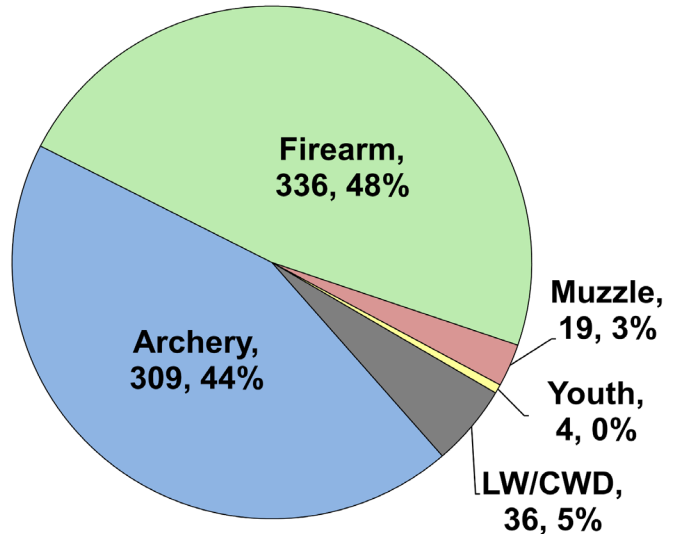

WHITE-TAILED DEER SUMMARY 2023-2024: PUTNAM COUNTY

Forest Wildlife Program, Illinois Department of Natural Resources

County Size: 172 square miles

Year Opened to Deer Hunting: 1957

Record Harvest: 1,146 (2009)

Average Harvest (previous 10 years): 684

Total 2023-2024 Harvest (all seasons): 704

Permits issued/quota 2023-2024 (excludes landowner; archery and youth are statewide):

Firearm: 1000/1000 **Muzzle:** 175/195

Late Winter: 52

Chronic Wasting Disease Detected: No

Check Station Location: N/A

Late Winter Season in 2024-2025: Yes. Deer Vehicle Accident (DVA) rates (accidents per billion miles driven) are used as an index of deer population size. Counties remain or are added to Late Winter season if DVA rates are above goal, or other factors (excessive crop damage and/or disease issues) are present.

Last year in Late Winter: 2008 - Present

Recent Archery Harvest by Bow Type

Type	2019	2020	2021	2022	2023
Compound	147	122	119	125	128
Crossbow	148	164	161	173	181
Traditional	1	2	1	4	0
Total	296	288	281	302	309

Age/Sex Composition of Recent Harvest (%)

	2019	2020	2021	2022	2023
M - Adult	27.5	27.8	28.2	27.5	32.5
M - Yearling	17.7	14.8	16.3	14.7	17.3
M - Fawn	7.2	9.6	8.8	10.2	7.5
F - Adult	42.1	40.9	42.5	42.4	38.5
F - Fawn	5.4	6.8	4.3	5.1	4.1

M - Adult = 2.5 and older; F - Adult = 1.5 and older

Recent Harvest (all seasons)