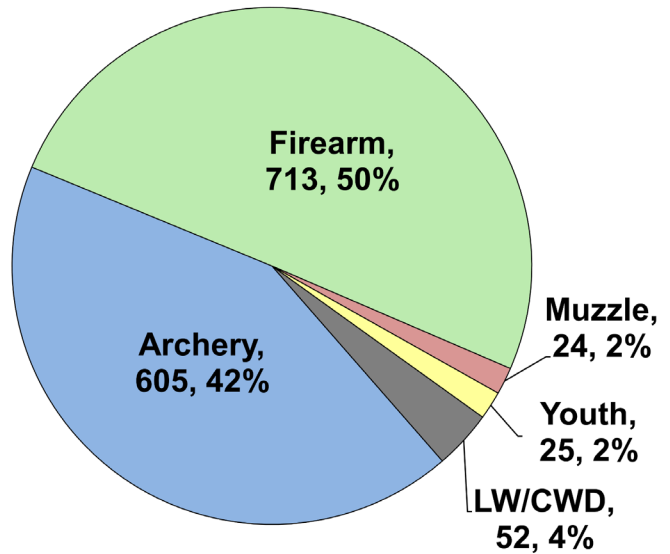

WHITE-TAILED DEER SUMMARY 2023-2024: ROCK ISLAND COUNTY

Forest Wildlife Program, Illinois Department of Natural Resources

County Size: 452 square miles

Year Opened to Deer Hunting: 1961

Record Harvest: 1,926 (2009)

Average Harvest (previous 10 years): 1,512

Total 2023-2024 Harvest (all seasons): 1,419

Permits issued/quota 2023-2024 (excludes landowner; archery and youth are statewide):

Firearm: 21290/3000 **Muzzle:** 330/550

Late Winter: 20

Chronic Wasting Disease Detected: No

Check Station Location: N/A

Late Winter Season in 2024-2025: Yes. Deer Vehicle Accident (DVA) rates (accidents per billion miles driven) are used as an index of deer population size. Counties remain or are added to Late Winter season if DVA rates are above goal, or other factors (excessive crop damage and/or disease issues) are present.

Last year in Late Winter: 2007 - Present

Recent Archery Harvest by Bow Type

Type	2019	2020	2021	2022	2023
Compound	353	304	261	263	256
Crossbow	323	371	343	355	344
Traditional	6	3	5	4	5
Total	682	678	609	622	605

Age/Sex Composition of Recent Harvest (%)

	2019	2020	2021	2022	2023
M - Adult	25.6	24.4	25.3	25.4	30.3
M - Yearling	18.0	17.2	18.3	19.0	18.9
M - Fawn	9.7	10.8	10.5	9.8	8.6
F - Adult	38.5	41.3	38.6	38.3	36.4
F - Fawn	8.1	6.3	7.3	7.5	5.8

M - Adult = 2.5 and older; F - Adult = 1.5 and older

Recent Harvest (all seasons)