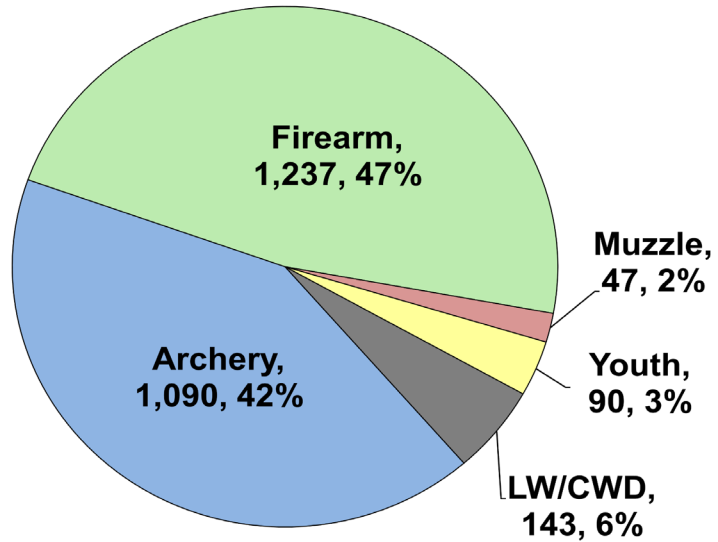

WHITE-TAILED DEER SUMMARY 2023-2024: SHELBY COUNTY

Forest Wildlife Program, Illinois Department of Natural Resources

County Size: 768 square miles

Year Opened to Deer Hunting: 1970

Record Harvest: 2,607 (2023)

Average Harvest (previous 10 years): 2,212

Total 2023-2024 Harvest (all seasons): 2,607

Permits issued/quota 2023-2024 (excludes landowner; archery and youth are statewide):

Firearm: 3300/3300 **Muzzle:** 472/550

Late Winter: 112

Chronic Wasting Disease Detected: No

Check Station Location: N/A

Late Winter Season in 2024-2025: Yes. Deer Vehicle Accident (DVA) rates (accidents per billion miles driven) are used as an index of deer population size. Counties remain or are added to Late Winter season if DVA rates are above goal, or other factors (excessive crop damage and/or disease issues) are present.

Last year in Late Winter: 2007 - Present

Recent Archery Harvest by Bow Type

Type	2019	2020	2021	2022	2023
Compound	591	583	513	510	516
Crossbow	403	449	529	533	559
Traditional	10	8	15	15	15
Total	1004	1040	1057	1058	1090

Age/Sex Composition of Recent Harvest (%)

	2019	2020	2021	2022	2023
M - Adult	26.5	28.6	30.0	28.2	31.2
M - Yearling	20.0	18.0	18.1	16.2	17.3
M - Fawn	9.2	9.9	9.2	8.6	8.4
F - Adult	36.5	36.3	35.2	40.3	37.2
F - Fawn	7.7	7.2	7.5	6.7	5.8

M - Adult = 2.5 and older; F - Adult = 1.5 and older

Recent Harvest (all seasons)