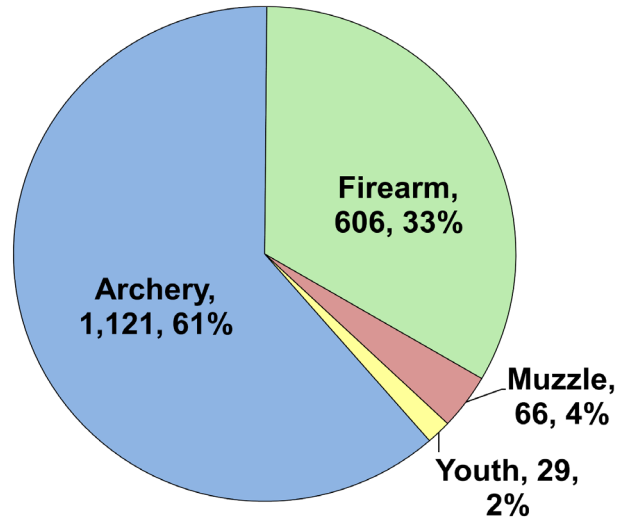

WHITE-TAILED DEER SUMMARY 2023-2024: VERMILION COUNTY

Forest Wildlife Program, Illinois Department of Natural Resources

County Size: 301 square miles

Year Opened to Deer Hunting: 1974

Record Harvest: 2,353 (2009)

Average Harvest (previous 10 years): 1,617

Total 2023-2024 Harvest (all seasons): 1,822

Permits issued/quota 2023-2024 (excludes landowner; archery and youth are statewide):

Firearm: 1800/1800 **Muzzle:** 407/425

Chronic Wasting Disease Detected: No

Check Station Location: N/A

Late Winter/CWD Season in 2024-2025: No. Deer Vehicle Accident (DVA) rates (accidents per billion miles driven) are used as an index of deer population size. Counties are closed to Late Winter/CWD season if DVA rates remain below goal, unless other factors (excessive crop damage and/or disease issues) are present.

Last year in Late Winter/CWD: 2018

Recent Archery Harvest by Bow Type

Type	2019	2020	2021	2022	2023
Compound	437	508	487	473	469
Crossbow	504	652	572	660	634
Traditional	4	16	14	22	18
Total	945	1176	1073	1155	1121