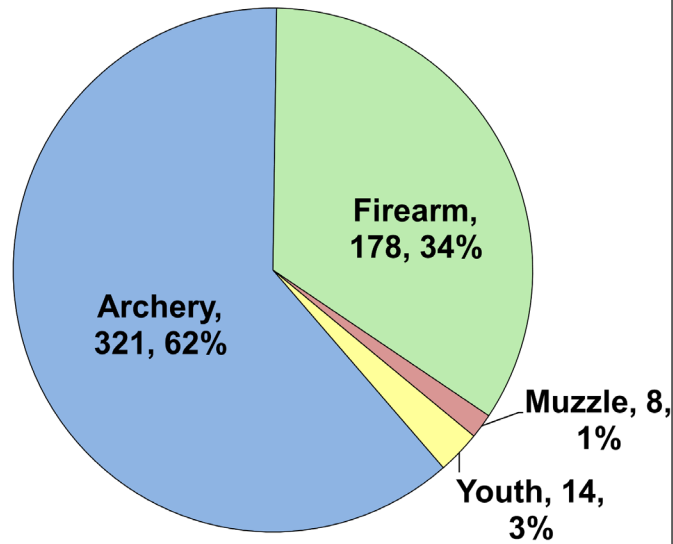

Average Harvest (previous 10 years): 446

Total 2023-2024 Harvest (all seasons): 521

Permits issued/quota 2023-2024 (excludes landowner; archery and youth are statewide):

Firearm: 300/300 **Muzzle:** 65/65

Last year in Late Winter/CWD: 2012

Recent Archery Harvest by Bow Type

Type	2019	2020	2021	2022	2023
Compound	120	143	132	138	184
Crossbow	93	114	93	112	135
Traditional	12	8	2	4	2
Total	225	265	227	254	321

Age/Sex Composition of Recent Harvest (%)

	2019	2020	2021	2022	2023
M - Adult	30.6	37.7	35.1	35.6	37.4
M - Yearling	23.7	16.4	18.3	18.8	19.4
M - Fawn	6.7	6.4	9.3	7.2	4.6
F - Adult	34.2	37.0	32.3	34.0	32.4
F - Fawn	4.9	2.4	5.0	4.5	6.1

M - Adult = 2.5 and older; F - Adult = 1.5 and older

Recent Harvest (all seasons)