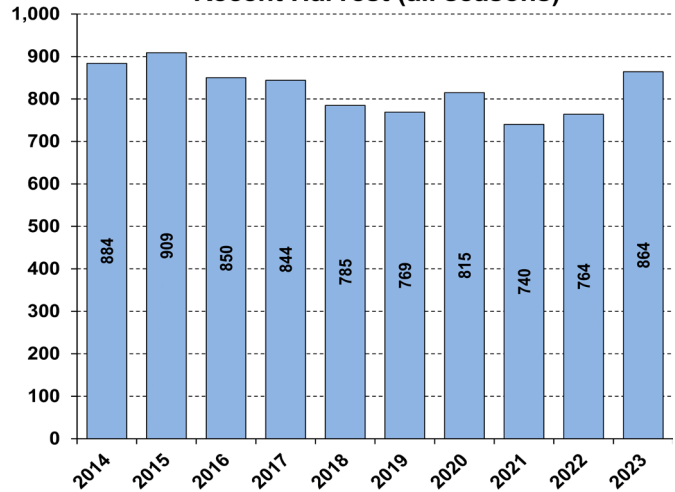

WHITE-TAILED DEER SUMMARY 2023-2024: WARREN COUNTY

Forest Wildlife Program, Illinois Department of Natural Resources

County Size: 545 square miles

Year Opened to Deer Hunting: 1957

Record Harvest: 1,276 (2005)

Average Harvest (previous 10 years): 822

Total 2023-2024 Harvest (all seasons): 864

Permits issued/quota 2023-2024 (excludes landowner; archery and youth are statewide):

Firearm: 1425/1425 **Muzzle:** 174/215

Chronic Wasting Disease Detected: No

Check Station Location: N/A

Late Winter/CWD Season in 2024-2025: No. Deer Vehicle Accident (DVA) rates (accidents per billion miles driven) are used as an index of deer population size. Counties are closed to Late Winter/CWD season if DVA rates remain below goal, unless other factors (excessive crop damage and/or disease issues) are present.

Last year in Late Winter/CWD: 2015

Recent Harvest (all seasons)

Recent Archery Harvest by Bow Type

Type	2019	2020	2021	2022	2023
Compound	147	158	140	124	142
Crossbow	125	155	139	147	186
Traditional	9	4	7	8	5
Total	281	317	286	279	333