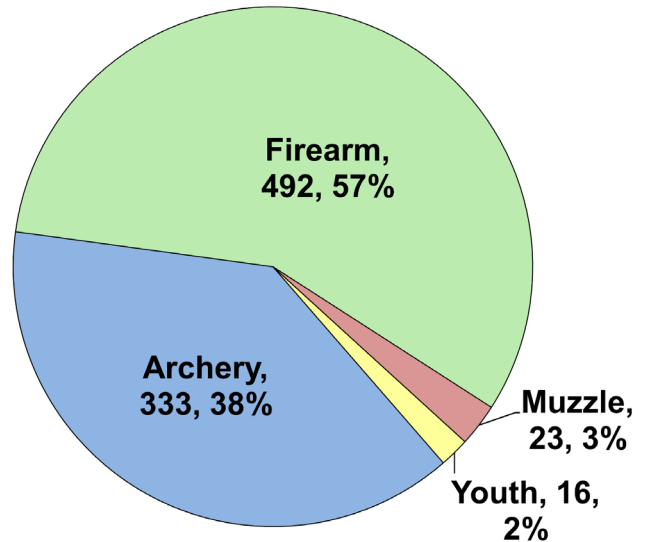

WHITE-TAILED DEER SUMMARY 2023-2024: WARREN COUNTY

Forest Wildlife Program, Illinois Department of Natural Resources

County Size: 545 square miles

Year Opened to Deer Hunting: 1957

Record Harvest: 1,276 (2005)

Average Harvest (previous 10 years): 822

Total 2023-2024 Harvest (all seasons): 864

Permits issued/quota 2023-2024 (excludes landowner; archery and youth are statewide):

Firearm: 1425/1425 **Muzzle:** 174/215

Chronic Wasting Disease Detected: No

Check Station Location: N/A

Late Winter/CWD Season in 2024-2025: No. Deer Vehicle Accident (DVA) rates (accidents per billion miles driven) are used as an index of deer population size. Counties are closed to Late Winter/CWD season if DVA rates remain below goal, unless other factors (excessive crop damage and/or disease issues) are present.

Last year in Late Winter/CWD: 2015

Recent Harvest (all seasons)

Recent Archery Harvest by Bow Type

Type	2019	2020	2021	2022	2023
Compound	147	158	140	124	142
Crossbow	125	155	139	147	186
Traditional	9	4	7	8	5
Total	281	317	286	279	333