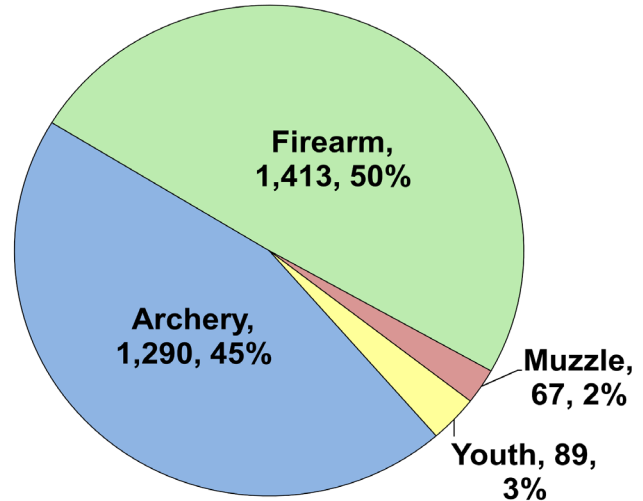

# WHITE-TAILED DEER SUMMARY 2023-2024: WAYNE COUNTY

Forest Wildlife Program, Illinois Department of Natural Resources

**County Size:** 715 square miles

**Year Opened to Deer Hunting:** 1966

**Record Harvest:** 3,540 (2007)

**Average Harvest (previous 10 years):** 2,638

**Total 2023-2024 Harvest (all seasons):** 2,859

**Permits issued/quota 2023-2024** (excludes landowner; archery and youth are statewide):

**Firearm:** 2550/2550 **Muzzle:** 348/350

**Chronic Wasting Disease Detected:** No

**Check Station Location:** N/A

**Late Winter/CWD Season in 2024-2025:** No. Deer Vehicle Accident (DVA) rates (accidents per billion miles driven) are used as an index of deer population size. Counties are closed to Late Winter/CWD season if DVA rates remain below goal, unless other factors (excessive crop damage and/or disease issues) are present.

**Last year in Late Winter/CWD:** 2015