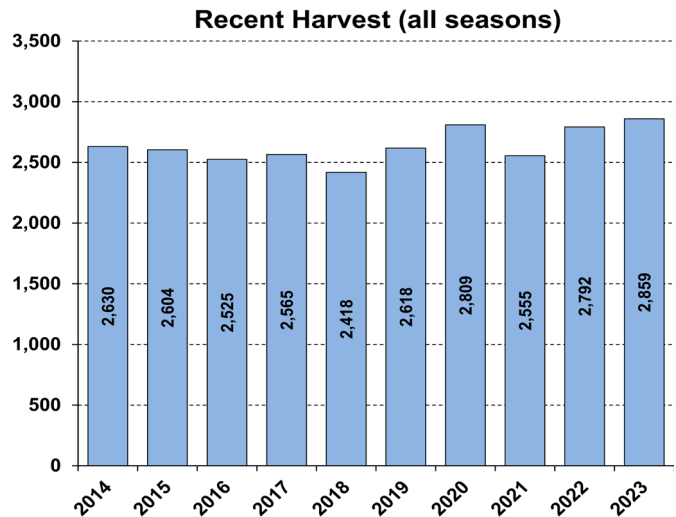

WHITE-TAILED DEER SUMMARY 2023-2024: WAYNE COUNTY

Forest Wildlife Program, Illinois Department of Natural Resources

County Size: 715 square miles

Year Opened to Deer Hunting: 1966

Record Harvest: 3,540 (2007)

Average Harvest (previous 10 years): 2,638

Total 2023-2024 Harvest (all seasons): 2,859

Permits issued/quota 2023-2024 (excludes landowner; archery and youth are statewide):

Firearm: 2550/2550 **Muzzle:** 348/350

Chronic Wasting Disease Detected: No

Check Station Location: N/A

Late Winter/CWD Season in 2024-2025: No. Deer Vehicle Accident (DVA) rates (accidents per billion miles driven) are used as an index of deer population size. Counties are closed to Late Winter/CWD season if DVA rates remain below goal, unless other factors (excessive crop damage and/or disease issues) are present.

Last year in Late Winter/CWD: 2015