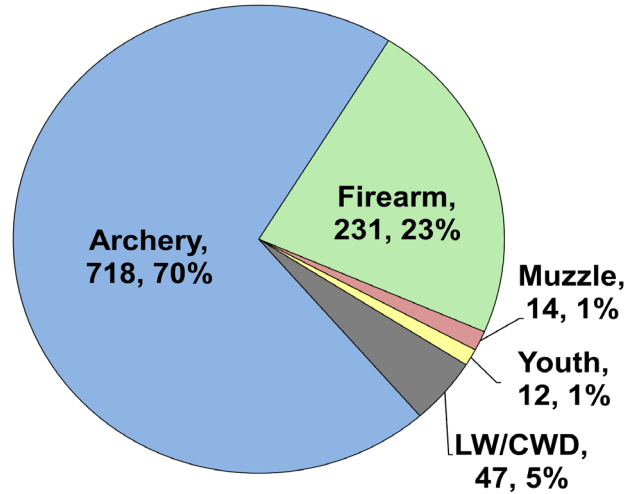

WHITE-TAILED DEER SUMMARY 2023-2024: WILL COUNTY

Forest Wildlife Program, Illinois Department of Natural Resources

County Size: 849 square miles

Year Opened to Deer Hunting: 1976

Record Harvest: 1,435 (1995)

Average Harvest (previous 10 years): 1,074

Total 2023-2024 Harvest (all seasons): 1,022

Permits issued/quota 2023-2024 (excludes landowner; archery and youth are statewide):

Firearm: 1222/1450 **Muzzle:** 220/350

CWD: 40

Chronic Wasting Disease Detected: Yes

Check Station Location: Des Plaines Game Propagation Center

CWD Season in 2024-2025: Yes. CWD has and continues to be detected in this county. CWD season allows for extra hunter harvest to reduce deer density and disease transmission.

Number tested for CWD in 2023-24: 380

CWD positive deer in 2023-24: 14

IDNR sharpshooting: 44 deer were removed via sharpshooting which is used to supplement hunter harvest, allows localized deer reductions in known CWD positive areas to reduce transmission rates and environmental contamination.