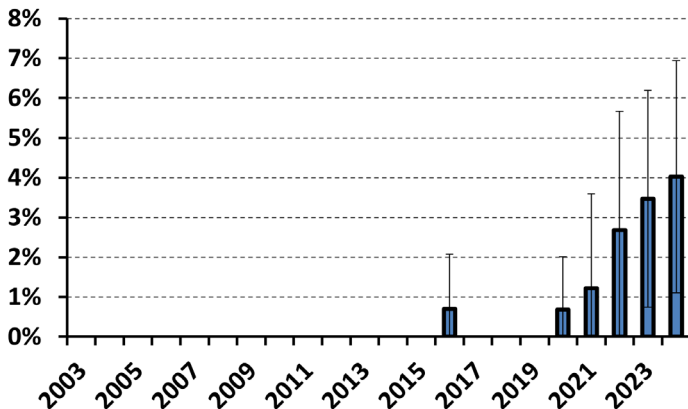

WHITE-TAILED DEER SUMMARY 2023-2024: WILL COUNTY

Forest Wildlife Program, Illinois Department of Natural Resources

County Size: 849 square miles

Year Opened to Deer Hunting: 1976

Record Harvest: 1,435 (1995)

Average Harvest (previous 10 years): 1,074

Total 2023-2024 Harvest (all seasons): 1,022

Permits issued/quota 2023-2024 (excludes landowner; archery and youth are statewide):

Firearm: 1222/1450 **Muzzle:** 220/350

CWD: 40

Chronic Wasting Disease Detected: Yes

Check Station Location: Des Plaines Game Propagation Center

CWD Season in 2024-2025: Yes. CWD has and continues to be detected in this county. CWD season allows for extra hunter harvest to reduce deer density and disease transmission.

Number tested for CWD in 2023-24: 380

CWD positive deer in 2023-24: 14

IDNR sharpshooting: 44 deer were removed via sharpshooting which is used to supplement hunter harvest, allows localized deer reductions in known CWD positive areas to reduce transmission rates and environmental contamination.

Recent Archery Harvest by Bow Type

Type	2019	2020	2021	2022	2023
Compound	378	385	352	316	337
Crossbow	348	433	371	379	373
Traditional	6	7	7	7	8
Total	732	825	730	702	718

Age/Sex Composition of Recent Harvest (%)

	2019	2020	2021	2022	2023
M - Adult	31.4	32.3	29.2	31.4	33.4
M - Yearling	24.5	19.9	20.4	19.6	18.7
M - Fawn	7.1	7.9	7.4	8.3	7.7
F - Adult	31.8	34.8	36.3	34.1	34.2
F - Fawn	5.1	5.1	6.6	6.6	6.0

M - Adult = 2.5 and older; F - Adult = 1.5 and older