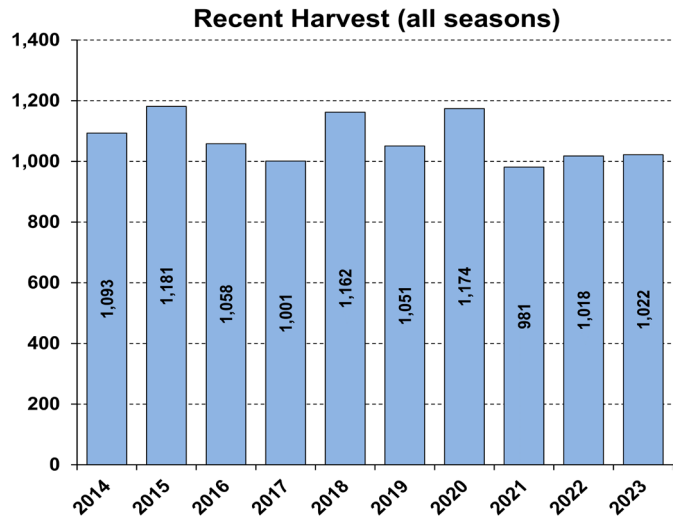

WHITE-TAILED DEER SUMMARY 2023-2024: WILL COUNTY

Forest Wildlife Program, Illinois Department of Natural Resources

County Size: 849 square miles

Year Opened to Deer Hunting: 1976

Record Harvest: 1,435 (1995)

Average Harvest (previous 10 years): 1,074

Total 2023-2024 Harvest (all seasons): 1,022

Permits issued/quota 2023-2024 (excludes landowner; archery and youth are statewide):

Firearm: 1222/1450 **Muzzle:** 220/350

CWD: 40

Chronic Wasting Disease Detected: Yes

Check Station Location: Des Plaines Game Propagation Center

CWD Season in 2024-2025: Yes. CWD has and continues to be detected in this county. CWD season allows for extra hunter harvest to reduce deer density and disease transmission.

Number tested for CWD in 2023-24: 380

CWD positive deer in 2023-24: 14

IDNR sharpshooting: 44 deer were removed via sharpshooting which is used to supplement hunter harvest, allows localized deer reductions in known CWD positive areas to reduce transmission rates and environmental contamination.