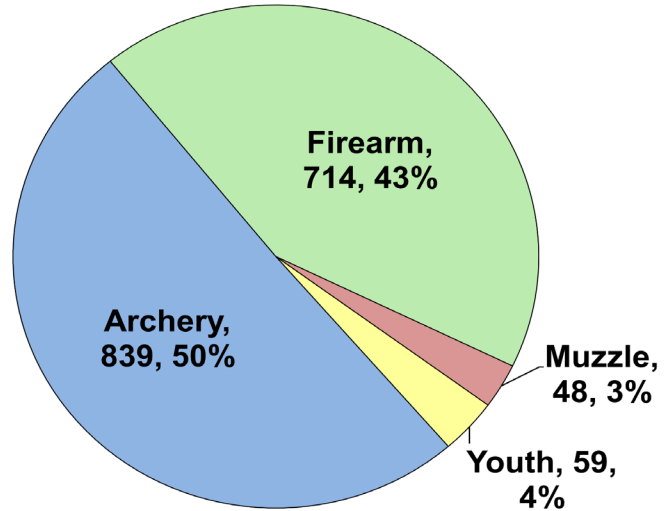

WHITE-TAILED DEER SUMMARY 2023-2024: WOODFORD COUNTY

Forest Wildlife Program, Illinois Department of Natural Resources

County Size: 543 square miles

Year Opened to Deer Hunting: 1963

Record Harvest: 2,035 (2007)

Average Harvest (previous 10 years): 1,327

Total 2023-2024 Harvest (all seasons): 1,660

Permits issued/quota 2023-2024 (excludes landowner; archery and youth are statewide):

Firearm: 1500/1500 **Muzzle:** 325/325

Chronic Wasting Disease Detected: No

Check Station Location: N/A

Late Winter/CWD Season in 2024-2025: No. Deer Vehicle Accident (DVA) rates (accidents per billion miles driven) are used as an index of deer population size. Counties are closed to Late Winter/CWD season if DVA rates remain below goal, unless other factors (excessive crop damage and/or disease issues) are present.

Last year in Late Winter/CWD: 2014

Recent Harvest (all seasons)

Recent Archery Harvest by Bow Type

Type	2019	2020	2021	2022	2023
Compound	364	403	354	374	393
Crossbow	322	380	388	436	435
Traditional	9	8	10	18	11
Total	695	791	752	828	839