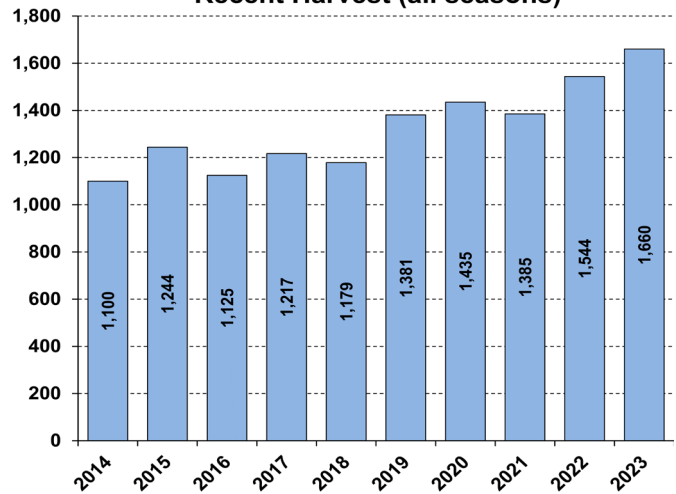

WHITE-TAILED DEER SUMMARY 2023-2024: WOODFORD COUNTY

Forest Wildlife Program, Illinois Department of Natural Resources

County Size: 543 square miles

Year Opened to Deer Hunting: 1963

Record Harvest: 2,035 (2007)

Average Harvest (previous 10 years): 1,327

Total 2023-2024 Harvest (all seasons): 1,660

Permits issued/quota 2023-2024 (excludes landowner; archery and youth are statewide):

Firearm: 1500/1500 **Muzzle:** 325/325

Chronic Wasting Disease Detected: No

Check Station Location: N/A

Late Winter/CWD Season in 2024-2025: No. Deer Vehicle Accident (DVA) rates (accidents per billion miles driven) are used as an index of deer population size. Counties are closed to Late Winter/CWD season if DVA rates remain below goal, unless other factors (excessive crop damage and/or disease issues) are present.

Last year in Late Winter/CWD: 2014

Recent Harvest (all seasons)

Recent Archery Harvest by Bow Type

Type	2019	2020	2021	2022	2023
Compound	364	403	354	374	393
Crossbow	322	380	388	436	435
Traditional	9	8	10	18	11
Total	695	791	752	828	839