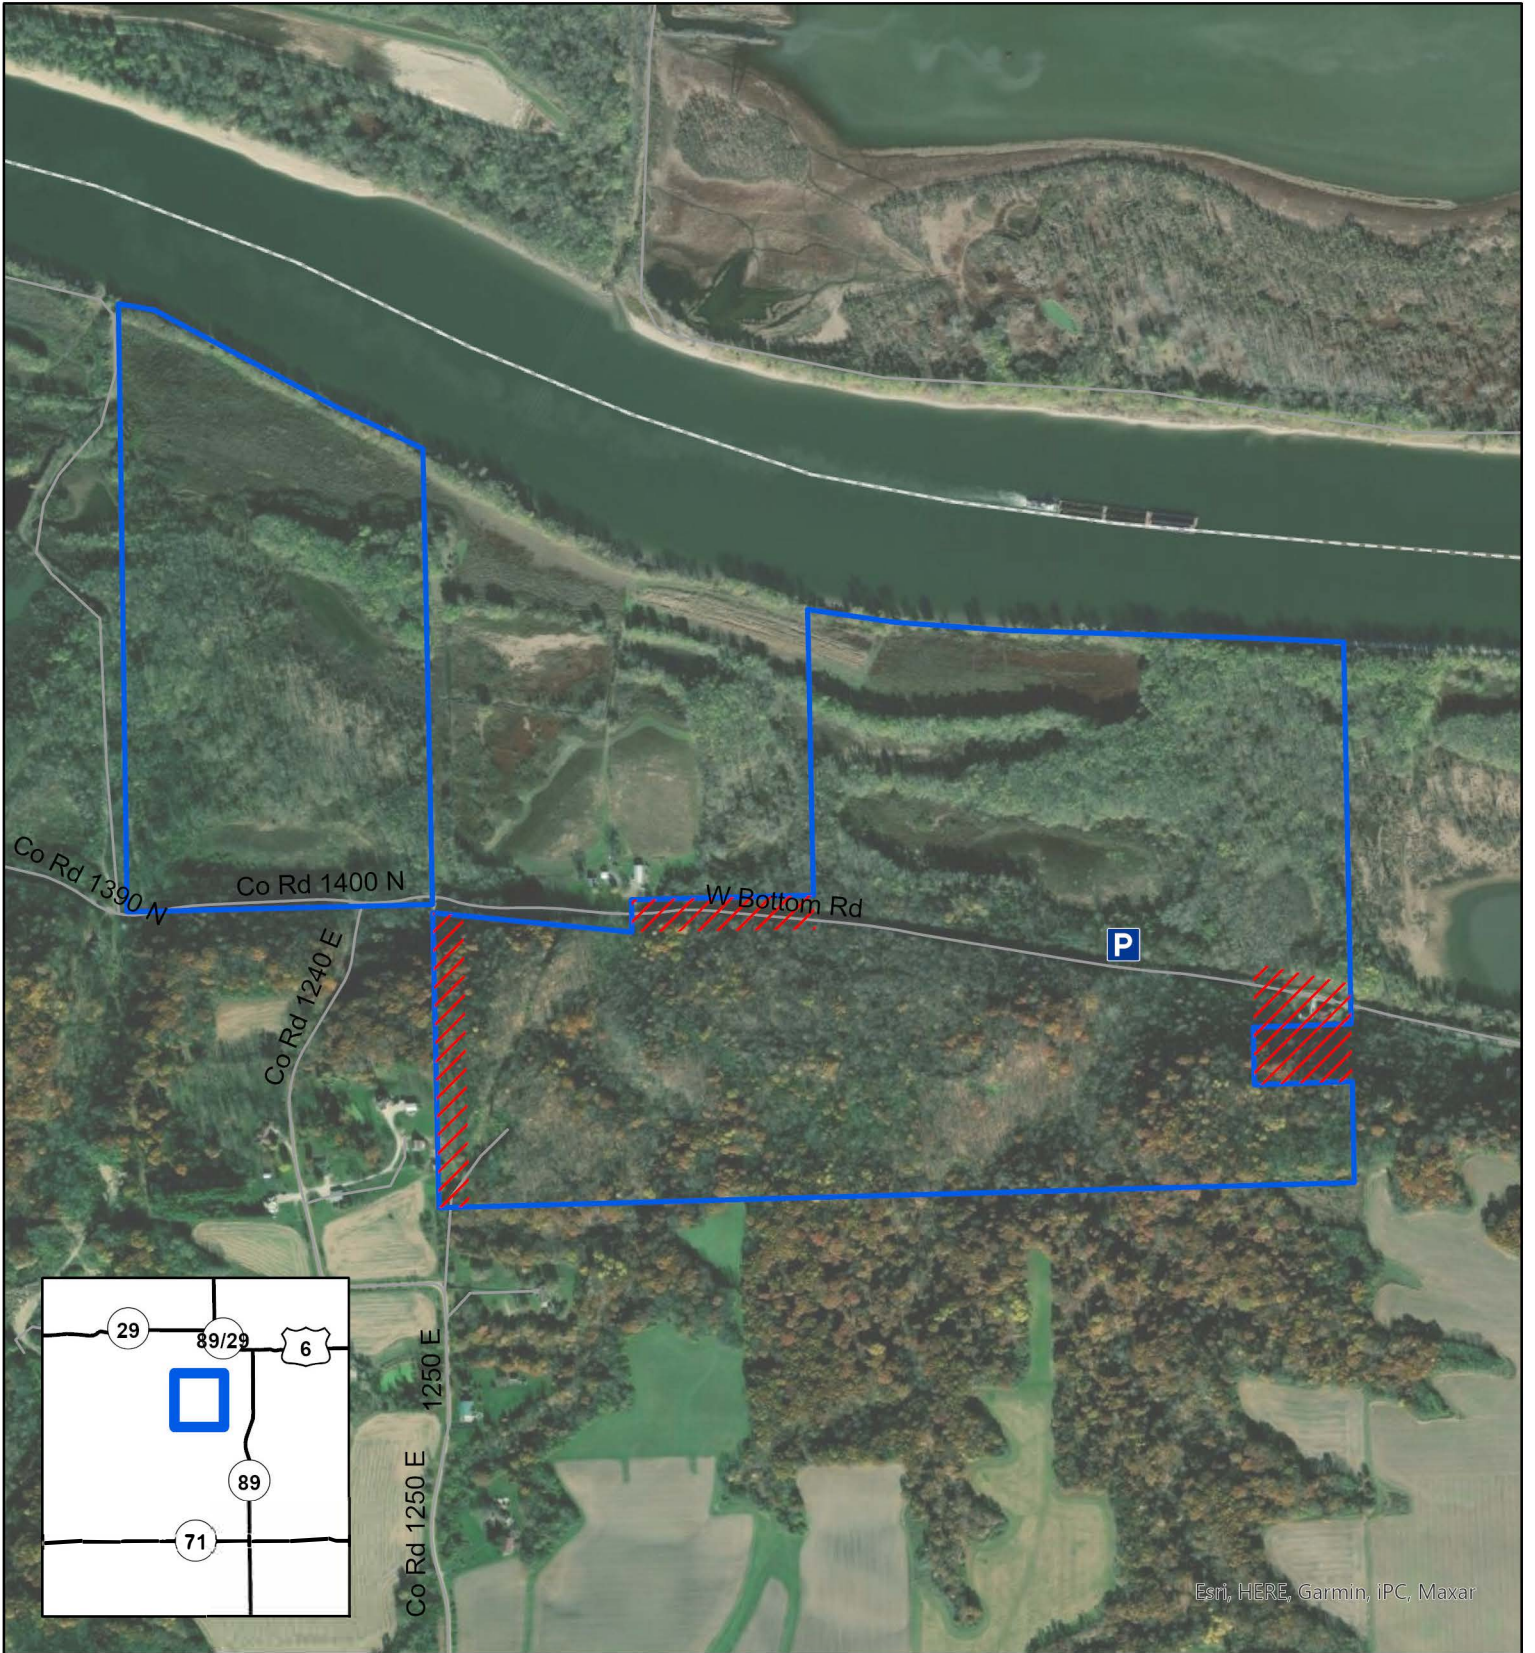

Putnam County Unit Donnelley State Fish and Wildlife Area

Esri, HERE, Garmin, IPC, Maxar

-  IDNR Boundary
-  Parking Lot
-  No Hunting

Donnelley SFWA
 1001 W. 4th St.
 DePue, IL 61322
 815-477-2353