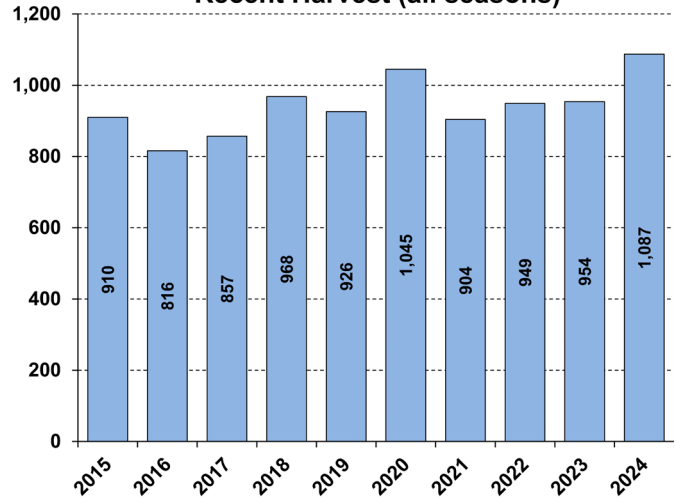

WHITE-TAILED DEER SUMMARY 2024-2025: DEWITT COUNTY

Forest Wildlife Program, Illinois Department of Natural Resources

County Size: 405 square miles

Year Opened to Deer Hunting: 1970

Record Harvest: 1,108 (2011)

Average Harvest (previous 10 years): 942

Total 2024-2025 Harvest (all seasons): 1,087

Permits issued/quota 2024-2025 (excludes landowner; archery and youth are statewide):

Firearm: 1042/1050 **Muzzle:** 213/240

Chronic Wasting Disease Detected: No

Check Station Location: N/A

Late Winter/CWD Season in 2025-2026: No. Deer Vehicle Accident (DVA) rates (accidents per billion miles driven) are used as an index of deer population size. Counties are closed to Late Winter/CWD season if DVA rates remain below goal, unless other factors (excessive crop damage and/or disease issues) are present.

Last year in Late Winter/CWD: Never

Recent Harvest (all seasons)

Recent Archery Harvest by Bow Type

Type	2020	2021	2022	2023	2024
Compound	267	218	257	240	246
Crossbow	356	338	311	318	351
Traditional	4	3	9	5	6
Total	627	559	577	563	603