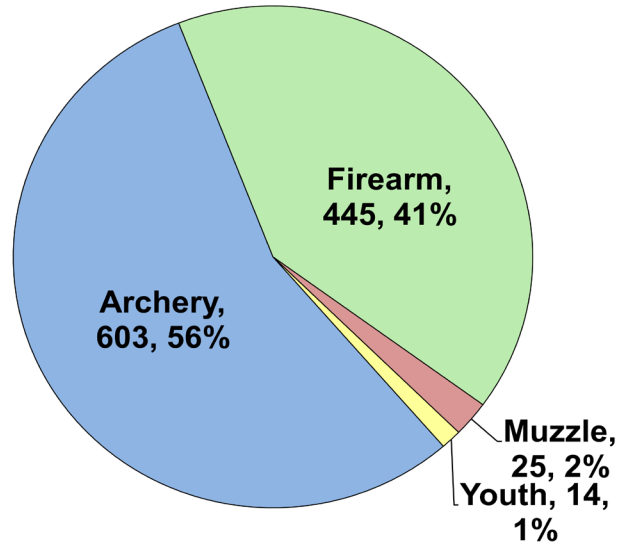

WHITE-TAILED DEER SUMMARY 2024-2025: DEWITT COUNTY

Forest Wildlife Program, Illinois Department of Natural Resources

County Size: 405 square miles

Year Opened to Deer Hunting: 1970

Record Harvest: 1,108 (2011)

Average Harvest (previous 10 years): 942

Total 2024-2025 Harvest (all seasons): 1,087

Permits issued/quota 2024-2025 (excludes landowner; archery and youth are statewide):

Firearm: 1042/1050 **Muzzle:** 213/240

Chronic Wasting Disease Detected: No

Check Station Location: N/A

Late Winter/CWD Season in 2025-2026: No. Deer Vehicle Accident (DVA) rates (accidents per billion miles driven) are used as an index of deer population size. Counties are closed to Late Winter/CWD season if DVA rates remain below goal, unless other factors (excessive crop damage and/or disease issues) are present.

Last year in Late Winter/CWD: Never

Recent Harvest (all seasons)

Recent Archery Harvest by Bow Type

Type	2020	2021	2022	2023	2024
Compound	267	218	257	240	246
Crossbow	356	338	311	318	351
Traditional	4	3	9	5	6
Total	627	559	577	563	603