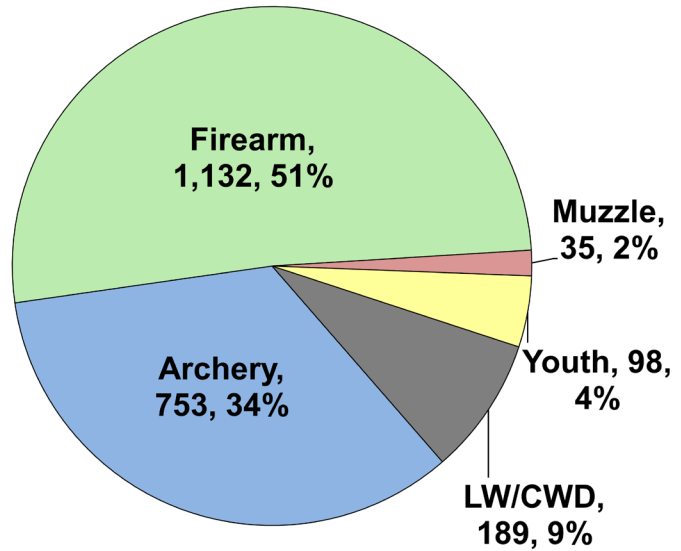

WHITE-TAILED DEER SUMMARY 2024-2025: EFFINGHAM COUNTY

Forest Wildlife Program, Illinois Department of Natural Resources

County Size: 480 square miles

Year Opened to Deer Hunting: 1971

Record Harvest: 2,207 (2024)

Average Harvest (previous 10 years): 1,675

Total 2024-2025 Harvest (all seasons): 2,207

Permits issued/quota 2024-2025 (excludes landowner; archery and youth are statewide):

Firearm: 2700/2700 **Muzzle:** 340/340

Late Winter: 92

Chronic Wasting Disease Detected: No

Check Station Location: N/A

Late Winter Season in 2025-2026: Yes. Deer Vehicle Accident (DVA) rates (accidents per billion miles driven) are used as an index of deer population size. Counties remain or are added to Late Winter season if DVA rates are above goal, or other factors (excessive crop damage and/or disease issues) are present.

Last year in Late Winter: 2003 - Present

Recent Archery Harvest by Bow Type

Type	2020	2021	2022	2023	2024
Compound	376	369	316	330	366
Crossbow	313	327	293	286	383
Traditional	2	8	3	3	4
Total	691	704	612	619	753

Age/Sex Composition of Recent Harvest (%)

	2020	2021	2022	2023	2024
M - Adult	25.2	27.6	22.4	27.8	26.1
M - Yearling	18.5	17.9	17.0	18.5	16.2
M - Fawn	10.0	11.8	11.1	8.2	9.0
F - Adult	37.8	35.1	39.5	38.5	40.5
F - Fawn	8.5	7.6	10.0	7.0	8.3

M - Adult = 2.5 and older; F - Adult = 1.5 and older

Recent Harvest (all seasons)