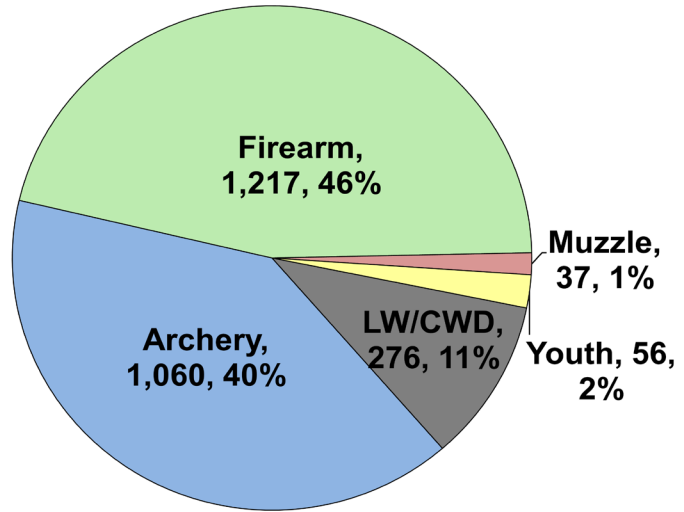

WHITE-TAILED DEER SUMMARY 2024-2025: HAMILTON COUNTY

Forest Wildlife Program, Illinois Department of Natural Resources

County Size: 436 square miles

Year Opened to Deer Hunting: 1961

Record Harvest: 2,646 (2024)

Average Harvest (previous 10 years): 2,189

Total 2024-2025 Harvest (all seasons): 2,646

Permits issued/quota 2024-2025 (excludes landowner; archery and youth are statewide):

Firearm: 2400/2400 **Muzzle:** 350/350

Late Winter: 189

Chronic Wasting Disease Detected: No

Check Station Location: N/A

Late Winter Season in 2025-2026: Yes. Deer Vehicle Accident (DVA) rates (accidents per billion miles driven) are used as an index of deer population size. Counties remain or are added to Late Winter season if DVA rates are above goal, or other factors (excessive crop damage and/or disease issues) are present.

Last year in Late Winter: 2005 - Present

Recent Archery Harvest by Bow Type

Type	2020	2021	2022	2023	2024
Compound	503	388	398	468	490
Crossbow	484	402	498	543	559
Traditional	18	12	12	13	11
Total	1005	802	908	1024	1060

Age/Sex Composition of Recent Harvest (%)

	2020	2021	2022	2023	2024
M - Adult	31.3	34.9	31.5	35.2	30.4
M - Yearling	14.9	14.2	14.2	13.8	14.9
M - Fawn	6.1	6.2	6.7	5.8	6.0
F - Adult	41.0	38.4	41.8	39.6	42.4
F - Fawn	6.8	6.2	5.8	5.6	6.2

M - Adult = 2.5 and older; F - Adult = 1.5 and older