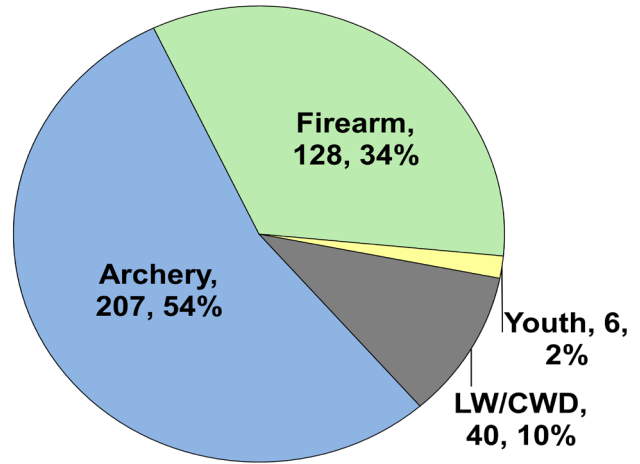

WHITE-TAILED DEER SUMMARY 2024-2025: BOONE COUNTY

Forest Wildlife Program, Illinois Department of Natural Resources

County Size: 282 square miles

Year Opened to Deer Hunting: 1960

Record Harvest: 634 (1995)

Average Harvest (previous 10 years): 318

Total 2024-2025 Harvest (all seasons): 381

Permits issued/quota 2024-2025 (excludes landowner; archery and youth are statewide):

Firearm: 635/1350 **Muzzle:** 63/300

CWD: 33

Chronic Wasting Disease Detected: Yes

Check Station Location: Boone Co. Fairgrounds

CWD Season in 2025-2026: Yes. CWD has and continues to be detected in this county. CWD season allows for extra hunter harvest to reduce deer density and disease transmission.

Number tested for CWD in 2024-25: 108

CWD positive deer in 2024-25: 24

IDNR sharpshooting: 0 deer were removed via sharpshooting. IDNR has modified its CWD management strategy and will not be sharpshooting in Boone County anymore.