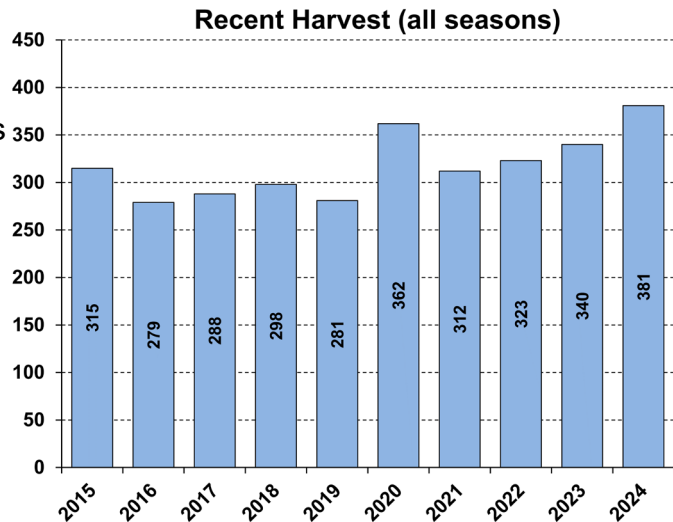

WHITE-TAILED DEER SUMMARY 2024-2025: BOONE COUNTY

Forest Wildlife Program, Illinois Department of Natural Resources

County Size: 282 square miles

Year Opened to Deer Hunting: 1960

Record Harvest: 634 (1995)

Average Harvest (previous 10 years): 318

Total 2024-2025 Harvest (all seasons): 381

Permits issued/quota 2024-2025 (excludes landowner; archery and youth are statewide):

Firearm: 635/1350 **Muzzle:** 63/300

CWD: 33

Chronic Wasting Disease Detected: Yes

Check Station Location: Boone Co. Fairgrounds

CWD Season in 2025-2026: Yes. CWD has and continues to be detected in this county. CWD season allows for extra hunter harvest to reduce deer density and disease transmission.

Number tested for CWD in 2024-25: 108

CWD positive deer in 2024-25: 24

IDNR sharpshooting: 0 deer were removed via sharpshooting. IDNR has modified its CWD management strategy and will not be sharpshooting in Boone County anymore.