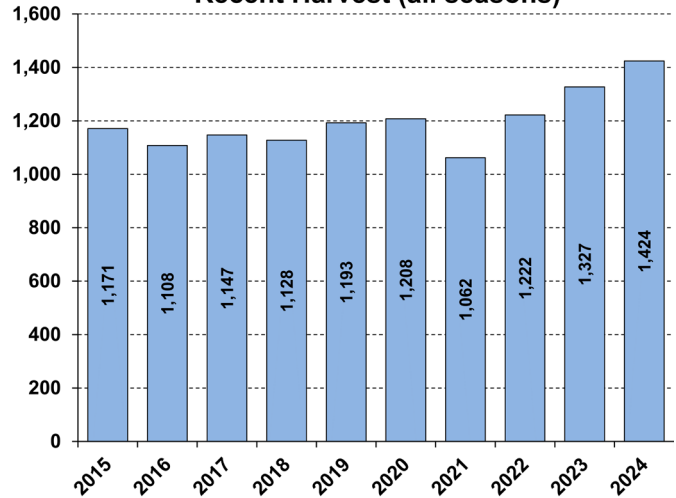

Recent Harvest (all seasons)