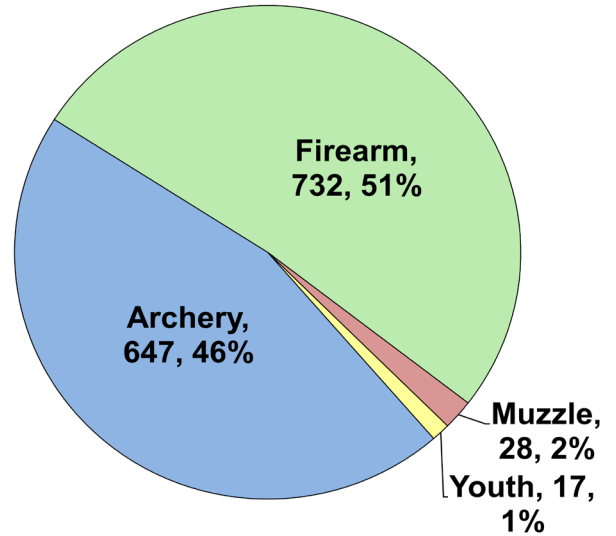

WHITE-TAILED DEER SUMMARY 2024-2025: LAWRENCE COUNTY

Forest Wildlife Program, Illinois Department of Natural Resources

County Size: 374 square miles

Year Opened to Deer Hunting: 1971

Record Harvest: 1,433 (2005)

Average Harvest (previous 10 years): 1,199

Total 2024-2025 Harvest (all seasons): 1,424

Permits issued/quota 2024-2025 (excludes landowner; archery and youth are statewide):

Firearm: 1494/1650 **Muzzle:** 159/260

Chronic Wasting Disease Detected: No

Check Station Location: N/A

Late Winter/CWD Season in 2025-2026: No. Deer Vehicle Accident (DVA) rates (accidents per billion miles driven) are used as an index of deer population size. Counties are closed to Late Winter/CWD season if DVA rates remain below goal, unless other factors (excessive crop damage and/or disease issues) are present.

Last year in Late Winter/CWD: 2012

Recent Harvest (all seasons)

Recent Archery Harvest by Bow Type

Type	2020	2021	2022	2023	2024
Compound	305	232	249	276	277
Crossbow	288	251	341	354	361
Traditional	4	7	3	4	9
Total	597	490	593	634	647