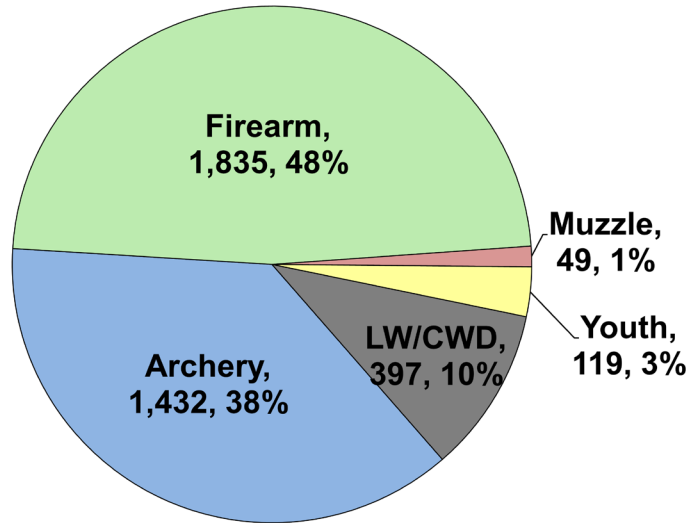

WHITE-TAILED DEER SUMMARY 2024-2025: MARION COUNTY

Forest Wildlife Program, Illinois Department of Natural Resources

County Size: 576 square miles

Year Opened to Deer Hunting: 1965

Record Harvest: 3,897 (2007)

Average Harvest (previous 10 years): 3,036

Total 2024-2025 Harvest (all seasons): 3,832

Permits issued/quota 2024-2025 (excludes landowner; archery and youth are statewide):

Firearm: 4200/4200 **Muzzle:** 581/645

Late Winter: 138

Chronic Wasting Disease Detected: No

Check Station Location: N/A

Late Winter Season in 2025-2026: Yes. Deer Vehicle Accident (DVA) rates (accidents per billion miles driven) are used as an index of deer population size. Counties remain or are added to Late Winter season if DVA rates are above goal, or other factors (excessive crop damage and/or disease issues) are present.

Last year in Late Winter: 2005 - Present

Recent Archery Harvest by Bow Type

Type	2020	2021	2022	2023	2024
Compound	563	557	499	597	579
Crossbow	680	639	635	746	838
Traditional	16	11	7	11	15
Total	1259	1207	1141	1354	1432

Age/Sex Composition of Recent Harvest (%)

	2020	2021	2022	2023	2024
M - Adult	28.4	29.5	28.3	32.0	29.7
M - Yearling	16.6	15.2	16.2	16.1	15.2
M - Fawn	9.1	10.6	9.4	8.4	8.9
F - Adult	39.3	38.0	38.0	37.3	39.9
F - Fawn	6.6	6.7	8.1	6.1	6.2

M - Adult = 2.5 and older; F - Adult = 1.5 and older