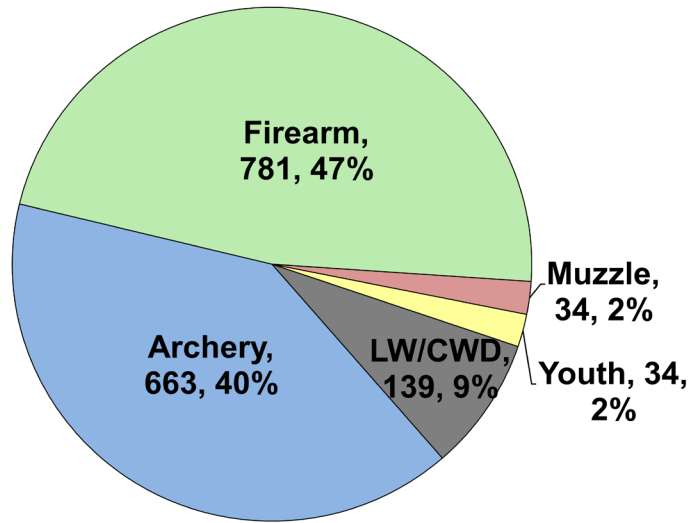

WHITE-TAILED DEER SUMMARY 2024-2025: McDONOUGH COUNTY

Forest Wildlife Program, Illinois Department of Natural Resources

County Size: 591 square miles

Year Opened to Deer Hunting: 1959

Record Harvest: 2,085 (2009)

Average Harvest (previous 10 years): 1,549

Total 2024-2025 Harvest (all seasons): 1,651

Permits issued/quota 2024-2025 (excludes landowner; archery and youth are statewide):

Firearm: 2189/2200 **Muzzle:** 253/350

Late Winter: 36

Chronic Wasting Disease Detected: No

Check Station Location: N/A

Late Winter Season in 2025-2026: Yes. Deer Vehicle Accident (DVA) rates (accidents per billion miles driven) are used as an index of deer population size. Counties remain or are added to Late Winter season if DVA rates are above goal, or other factors (excessive crop damage and/or disease issues) are present.

Last year in Late Winter: 2005 - Present

Recent Archery Harvest by Bow Type

Type	2020	2021	2022	2023	2024
Compound	363	331	331	315	309
Crossbow	281	302	296	323	351
Traditional	6	8	4	4	3
Total	650	641	631	642	663

Age/Sex Composition of Recent Harvest (%)

	2020	2021	2022	2023	2024
M - Adult	29.3	31.3	28.4	32.3	27.8
M - Yearling	13.6	14.5	13.6	14.7	13.9
M - Fawn	8.5	8.6	8.3	9.5	8.0
F - Adult	41.0	38.1	43.2	37.8	43.2
F - Fawn	7.5	7.5	6.4	5.8	7.1

M - Adult = 2.5 and older; F - Adult = 1.5 and older

Recent Harvest (all seasons)