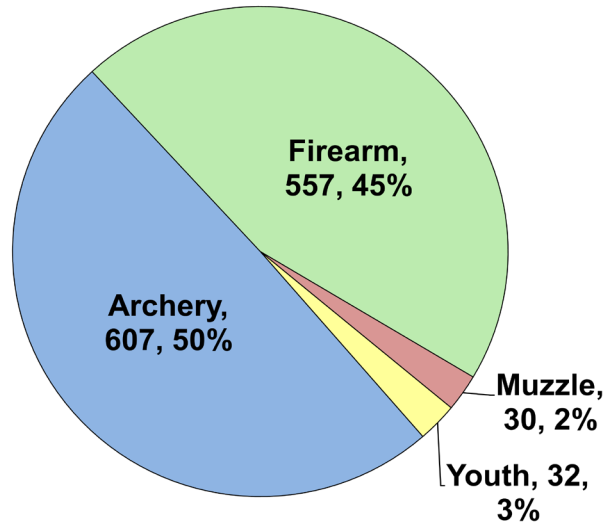

WHITE-TAILED DEER SUMMARY 2024-2025: IROQUOIS COUNTY

Forest Wildlife Program, Illinois Department of Natural Resources

County Size: 1,119 square miles

Year Opened to Deer Hunting: 1974

Record Harvest: 1,368 (2012)

Average Harvest (previous 10 years): 991

Total 2024-2025 Harvest (all seasons): 1,226

Permits issued/quota 2024-2025 (excludes landowner; archery and youth are statewide):

Firearm: 1300/1300 **Muzzle:** 400/400

Chronic Wasting Disease Detected: No

Check Station Location: N/A

Late Winter/CWD Season in 2025-2026: No. Deer Vehicle Accident (DVA) rates (accidents per billion miles driven) are used as an index of deer population size. Counties are closed to Late Winter/CWD season if DVA rates remain below goal, unless other factors (excessive crop damage and/or disease issues) are present.

Last year in Late Winter/CWD: Never

Recent Archery Harvest by Bow Type

Type	2020	2021	2022	2023	2024
Compound	228	150	215	190	216
Crossbow	307	280	324	304	390
Traditional	2	4	2	2	1
Total	537	434	541	496	607

Age/Sex Composition of Recent Harvest (%)

	2020	2021	2022	2023	2024
M - Adult	36.9	38.1	35.3	40.3	36.1
M - Yearling	20.7	20.5	20.7	19.4	16.2
M - Fawn	6.6	7.1	6.7	6.2	6.4
F - Adult	30.9	28.8	32.6	30.1	35.4
F - Fawn	4.9	5.5	4.5	3.9	5.8

M - Adult = 2.5 and older; F - Adult = 1.5 and older