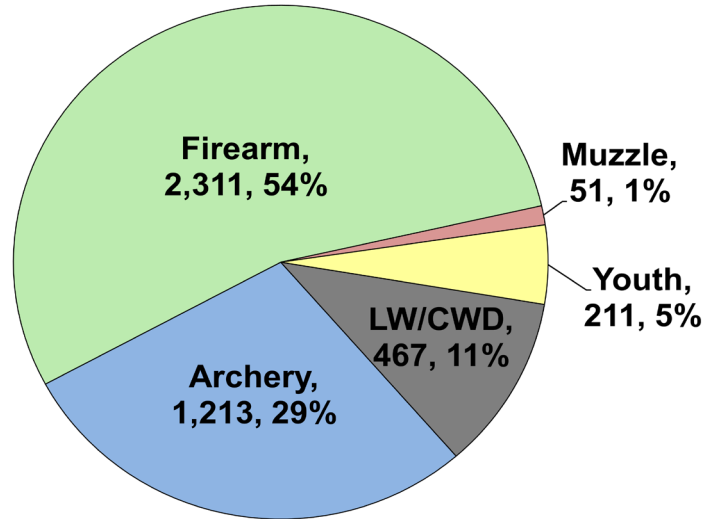

WHITE-TAILED DEER SUMMARY 2024-2025: RANDOLPH COUNTY

Forest Wildlife Program, Illinois Department of Natural Resources

County Size: 595 square miles

Year Opened to Deer Hunting: 1963

Record Harvest: 4,253 (2024)

Average Harvest (previous 10 years): 3,791

Total 2024-2025 Harvest (all seasons): 4,253

Permits issued/quota 2024-2025 (excludes landowner; archery and youth are statewide):

Firearm: 5000/5000 **Muzzle:** 700/700

Late Winter: 316

Chronic Wasting Disease Detected: No

Check Station Location: N/A

Late Winter Season in 2025-2026: Yes. Deer Vehicle Accident (DVA) rates (accidents per billion miles driven) are used as an index of deer population size. Counties remain or are added to Late Winter season if DVA rates are above goal, or other factors (excessive crop damage and/or disease issues) are present.

Last year in Late Winter: 2022 - Present

Recent Archery Harvest by Bow Type

Type	2020	2021	2022	2023	2024
Compound	607	505	491	500	461
Crossbow	797	746	711	748	745
Traditional	19	11	13	11	7
Total	1423	1262	1215	1259	1213

Age/Sex Composition of Recent Harvest (%)

	2020	2021	2022	2023	2024
M - Adult	28.8	29.7	27.0	28.7	25.2
M - Yearling	16.3	15.7	14.4	15.1	15.2
M - Fawn	7.6	8.9	8.9	7.7	8.3
F - Adult	41.6	38.3	42.9	41.8	43.9
F - Fawn	5.8	7.3	6.9	6.7	7.4

M - Adult = 2.5 and older; F - Adult = 1.5 and older