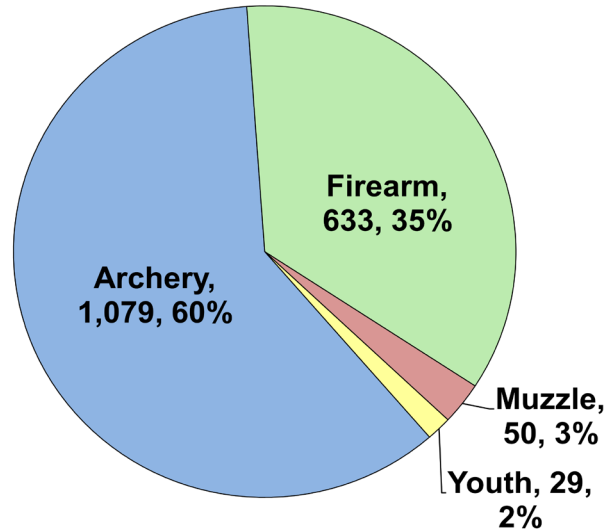

WHITE-TAILED DEER SUMMARY 2024-2025: VERMILION COUNTY

Forest Wildlife Program, Illinois Department of Natural Resources

County Size: 301 square miles

Year Opened to Deer Hunting: 1974

Record Harvest: 2,353 (2009)

Average Harvest (previous 10 years): 1,644

Total 2024-2025 Harvest (all seasons): 1,791

Permits issued/quota 2024-2025 (excludes landowner; archery and youth are statewide):

Firearm: 1933/2250 **Muzzle:** 384/425

Chronic Wasting Disease Detected: No

Check Station Location: N/A

Late Winter/CWD Season in 2025-2026: No. Deer Vehicle Accident (DVA) rates (accidents per billion miles driven) are used as an index of deer population size. Counties are closed to Late Winter/CWD season if DVA rates remain below goal, unless other factors (excessive crop damage and/or disease issues) are present.

Last year in Late Winter/CWD: 2018

Recent Harvest (all seasons)

Recent Archery Harvest by Bow Type

Type	2020	2021	2022	2023	2024
Compound	508	487	473	469	456
Crossbow	652	572	660	634	612
Traditional	16	14	22	18	11
Total	1176	1073	1155	1121	1079