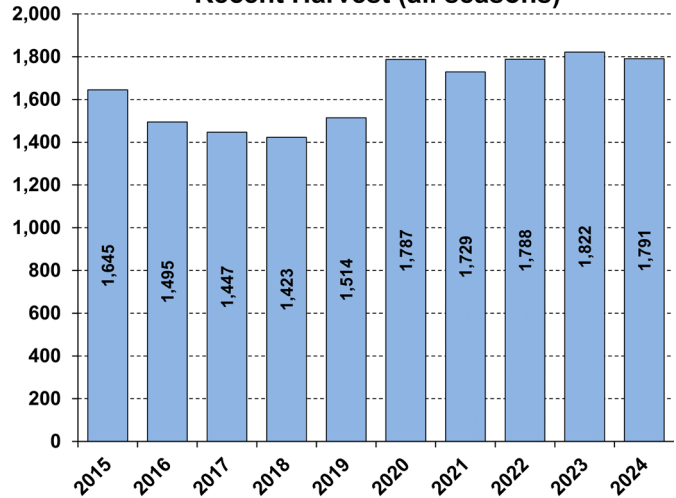

WHITE-TAILED DEER SUMMARY 2024-2025: VERMILION COUNTY

Forest Wildlife Program, Illinois Department of Natural Resources

County Size: 301 square miles

Year Opened to Deer Hunting: 1974

Record Harvest: 2,353 (2009)

Average Harvest (previous 10 years): 1,644

Total 2024-2025 Harvest (all seasons): 1,791

Permits issued/quota 2024-2025 (excludes landowner; archery and youth are statewide):

Firearm: 1933/2250 **Muzzle:** 384/425

Chronic Wasting Disease Detected: No

Check Station Location: N/A

Late Winter/CWD Season in 2025-2026: No. Deer Vehicle Accident (DVA) rates (accidents per billion miles driven) are used as an index of deer population size. Counties are closed to Late Winter/CWD season if DVA rates remain below goal, unless other factors (excessive crop damage and/or disease issues) are present.

Last year in Late Winter/CWD: 2018

Recent Harvest (all seasons)

Recent Archery Harvest by Bow Type

Type	2020	2021	2022	2023	2024
Compound	508	487	473	469	456
Crossbow	652	572	660	634	612
Traditional	16	14	22	18	11
Total	1176	1073	1155	1121	1079