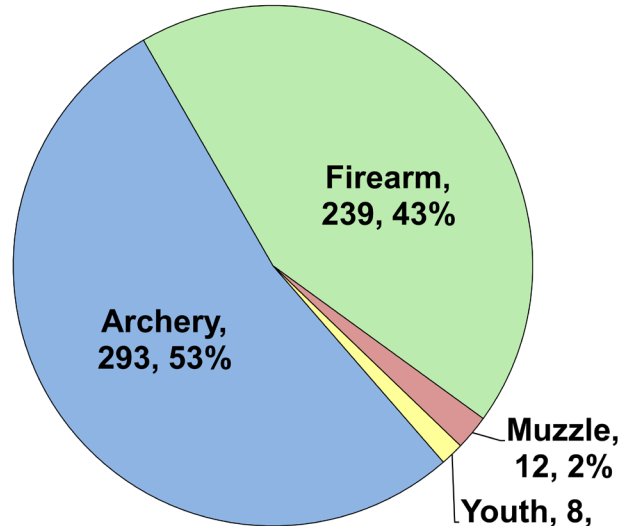

Average Harvest (previous 10 years): 452

Total 2024-2025 Harvest (all seasons): 552

Permits issued/quota 2024-2025 (excludes landowner; archery and youth are statewide):

Firearm: 350/350 **Muzzle:** 65/65

Last year in Late Winter/CWD: 2012

Recent Archery Harvest by Bow Type

Type	2020	2021	2022	2023	2024
Compound	143	132	138	184	149
Crossbow	114	93	112	135	144
Traditional	8	2	4	2	0
Total	265	227	254	321	293

Age/Sex Composition of Recent Harvest (%)

	2020	2021	2022	2023	2024
M - Adult	37.7	35.1	35.6	37.4	36.2
M - Yearling	16.4	18.3	18.8	19.4	16.5
M - Fawn	6.4	9.3	7.2	4.6	6.2
F - Adult	37.0	32.3	34.0	32.4	35.5
F - Fawn	2.4	5.0	4.5	6.1	5.6

M - Adult = 2.5 and older; F - Adult = 1.5 and older

Recent Harvest (all seasons)