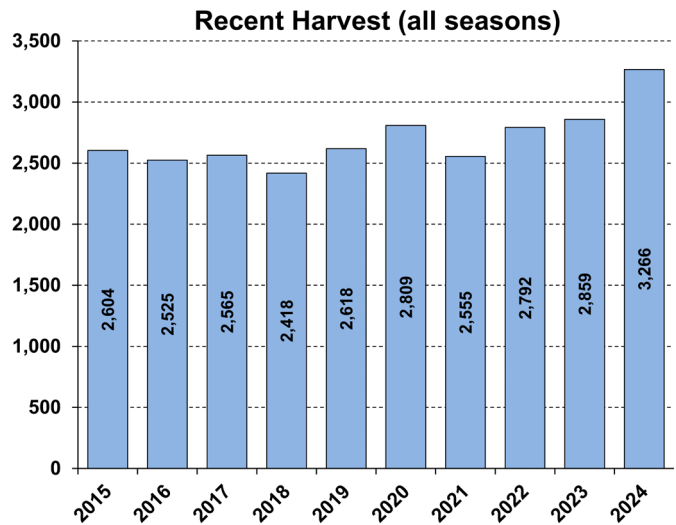

WHITE-TAILED DEER SUMMARY 2024-2025: WAYNE COUNTY

Forest Wildlife Program, Illinois Department of Natural Resources

County Size: 715 square miles

Year Opened to Deer Hunting: 1966

Record Harvest: 3,540 (2007)

Average Harvest (previous 10 years): 2,701

Total 2024-2025 Harvest (all seasons): 3,266

Permits issued/quota 2024-2025 (excludes landowner; archery and youth are statewide):

Firearm: 2797/2800 **Muzzle:** 350/350

Chronic Wasting Disease Detected: No

Check Station Location: N/A

Late Winter/CWD Season in 2025-2026: No. Deer Vehicle Accident (DVA) rates (accidents per billion miles driven) are used as an index of deer population size. Counties are closed to Late Winter/CWD season if DVA rates remain below goal, unless other factors (excessive crop damage and/or disease issues) are present.

Last year in Late Winter/CWD: 2015

Recent Archery Harvest by Bow Type

Type	2020	2021	2022	2023	2024
Compound	604	517	514	600	610
Crossbow	627	570	601	677	766
Traditional	14	15	15	13	11
Total	1245	1102	1130	1290	1387