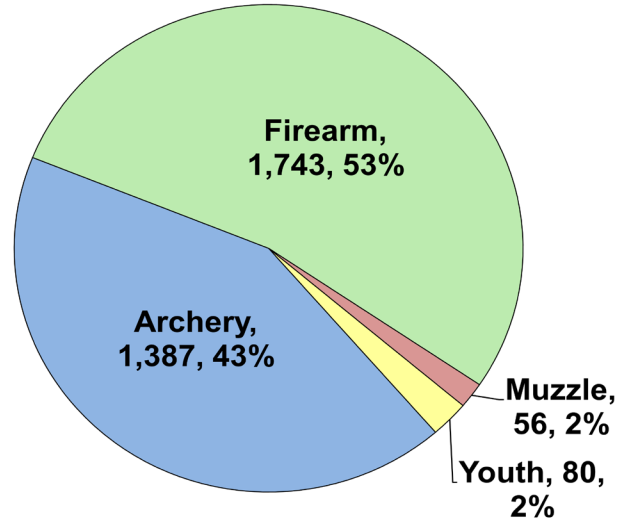

WHITE-TAILED DEER SUMMARY 2024-2025: WAYNE COUNTY

Forest Wildlife Program, Illinois Department of Natural Resources

County Size: 715 square miles

Year Opened to Deer Hunting: 1966

Record Harvest: 3,540 (2007)

Average Harvest (previous 10 years): 2,701

Total 2024-2025 Harvest (all seasons): 3,266

Permits issued/quota 2024-2025 (excludes landowner; archery and youth are statewide):

Firearm: 2797/2800 **Muzzle:** 350/350

Chronic Wasting Disease Detected: No

Check Station Location: N/A

Late Winter/CWD Season in 2025-2026: No. Deer Vehicle Accident (DVA) rates (accidents per billion miles driven) are used as an index of deer population size. Counties are closed to Late Winter/CWD season if DVA rates remain below goal, unless other factors (excessive crop damage and/or disease issues) are present.

Last year in Late Winter/CWD: 2015

Recent Archery Harvest by Bow Type

Type	2020	2021	2022	2023	2024
Compound	604	517	514	600	610
Crossbow	627	570	601	677	766
Traditional	14	15	15	13	11
Total	1245	1102	1130	1290	1387