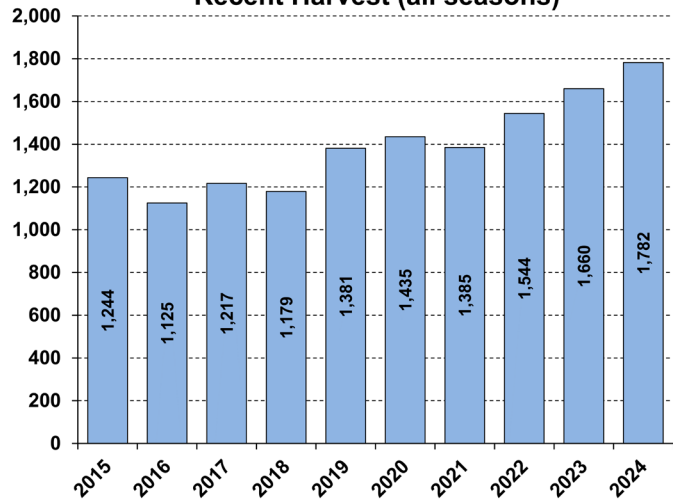

WHITE-TAILED DEER SUMMARY 2024-2025: WOODFORD COUNTY

Forest Wildlife Program, Illinois Department of Natural Resources

County Size: 543 square miles

Year Opened to Deer Hunting: 1963

Record Harvest: 2,035 (2007)

Average Harvest (previous 10 years): 1,395

Total 2024-2025 Harvest (all seasons): 1,782

Permits issued/quota 2024-2025 (excludes landowner; archery and youth are statewide):

Firearm: 1950/1950 **Muzzle:** 401/450

Chronic Wasting Disease Detected: No

Check Station Location: N/A

Late Winter/CWD Season in 2025-2026: No. Deer Vehicle Accident (DVA) rates (accidents per billion miles driven) are used as an index of deer population size. Counties are closed to Late Winter/CWD season if DVA rates remain below goal, unless other factors (excessive crop damage and/or disease issues) are present.

Last year in Late Winter/CWD: 2014

Recent Harvest (all seasons)

Recent Archery Harvest by Bow Type

Type	2020	2021	2022	2023	2024
Compound	403	354	374	393	407
Crossbow	380	388	436	435	418
Traditional	8	10	18	11	8
Total	791	752	828	839	833