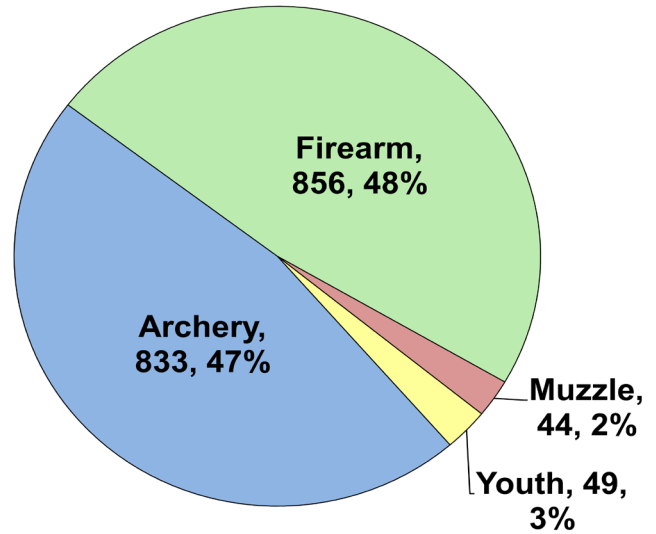

WHITE-TAILED DEER SUMMARY 2024-2025: WOODFORD COUNTY

Forest Wildlife Program, Illinois Department of Natural Resources

County Size: 543 square miles

Year Opened to Deer Hunting: 1963

Record Harvest: 2,035 (2007)

Average Harvest (previous 10 years): 1,395

Total 2024-2025 Harvest (all seasons): 1,782

Permits issued/quota 2024-2025 (excludes landowner; archery and youth are statewide):

Firearm: 1950/1950 **Muzzle:** 401/450

Chronic Wasting Disease Detected: No

Check Station Location: N/A

Late Winter/CWD Season in 2025-2026: No. Deer Vehicle Accident (DVA) rates (accidents per billion miles driven) are used as an index of deer population size. Counties are closed to Late Winter/CWD season if DVA rates remain below goal, unless other factors (excessive crop damage and/or disease issues) are present.

Last year in Late Winter/CWD: 2014

Recent Harvest (all seasons)

Recent Archery Harvest by Bow Type

Type	2020	2021	2022	2023	2024
Compound	403	354	374	393	407
Crossbow	380	388	436	435	418
Traditional	8	10	18	11	8
Total	791	752	828	839	833