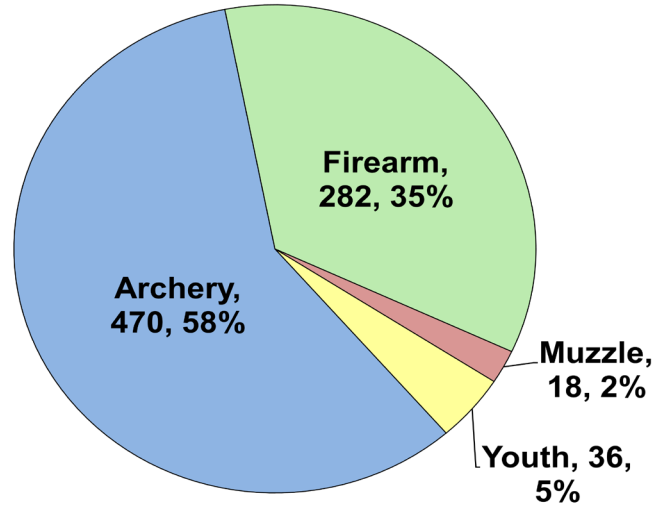

Average Harvest (previous 10 years): 655

Total 2024-2025 Harvest (all seasons): 806

Permits issued/quota 2024-2025 (excludes landowner; archery and youth are statewide):

Firearm: 375/375 **Muzzle:** 125/125

Last year in Late Winter/CWD: Never

Recent Archery Harvest by Bow Type

Type	2020	2021	2022	2023	2024
Compound	251	185	200	250	235
Crossbow	233	232	245	235	234
Traditional	4	3	3	3	1
Total	488	420	448	488	470

Age/Sex Composition of Recent Harvest (%)

	2020	2021	2022	2023	2024
M - Adult	25.2	24.3	28.1	27.7	27.9
M - Yearling	20.4	19.5	21.4	18.9	18.0
M - Fawn	9.1	12.3	9.8	9.2	10.4
F - Adult	37.8	36.0	33.6	38.0	37.7
F - Fawn	7.6	7.8	7.1	6.2	6.0

M - Adult = 2.5 and older; F - Adult = 1.5 and older

Recent Harvest (all seasons)