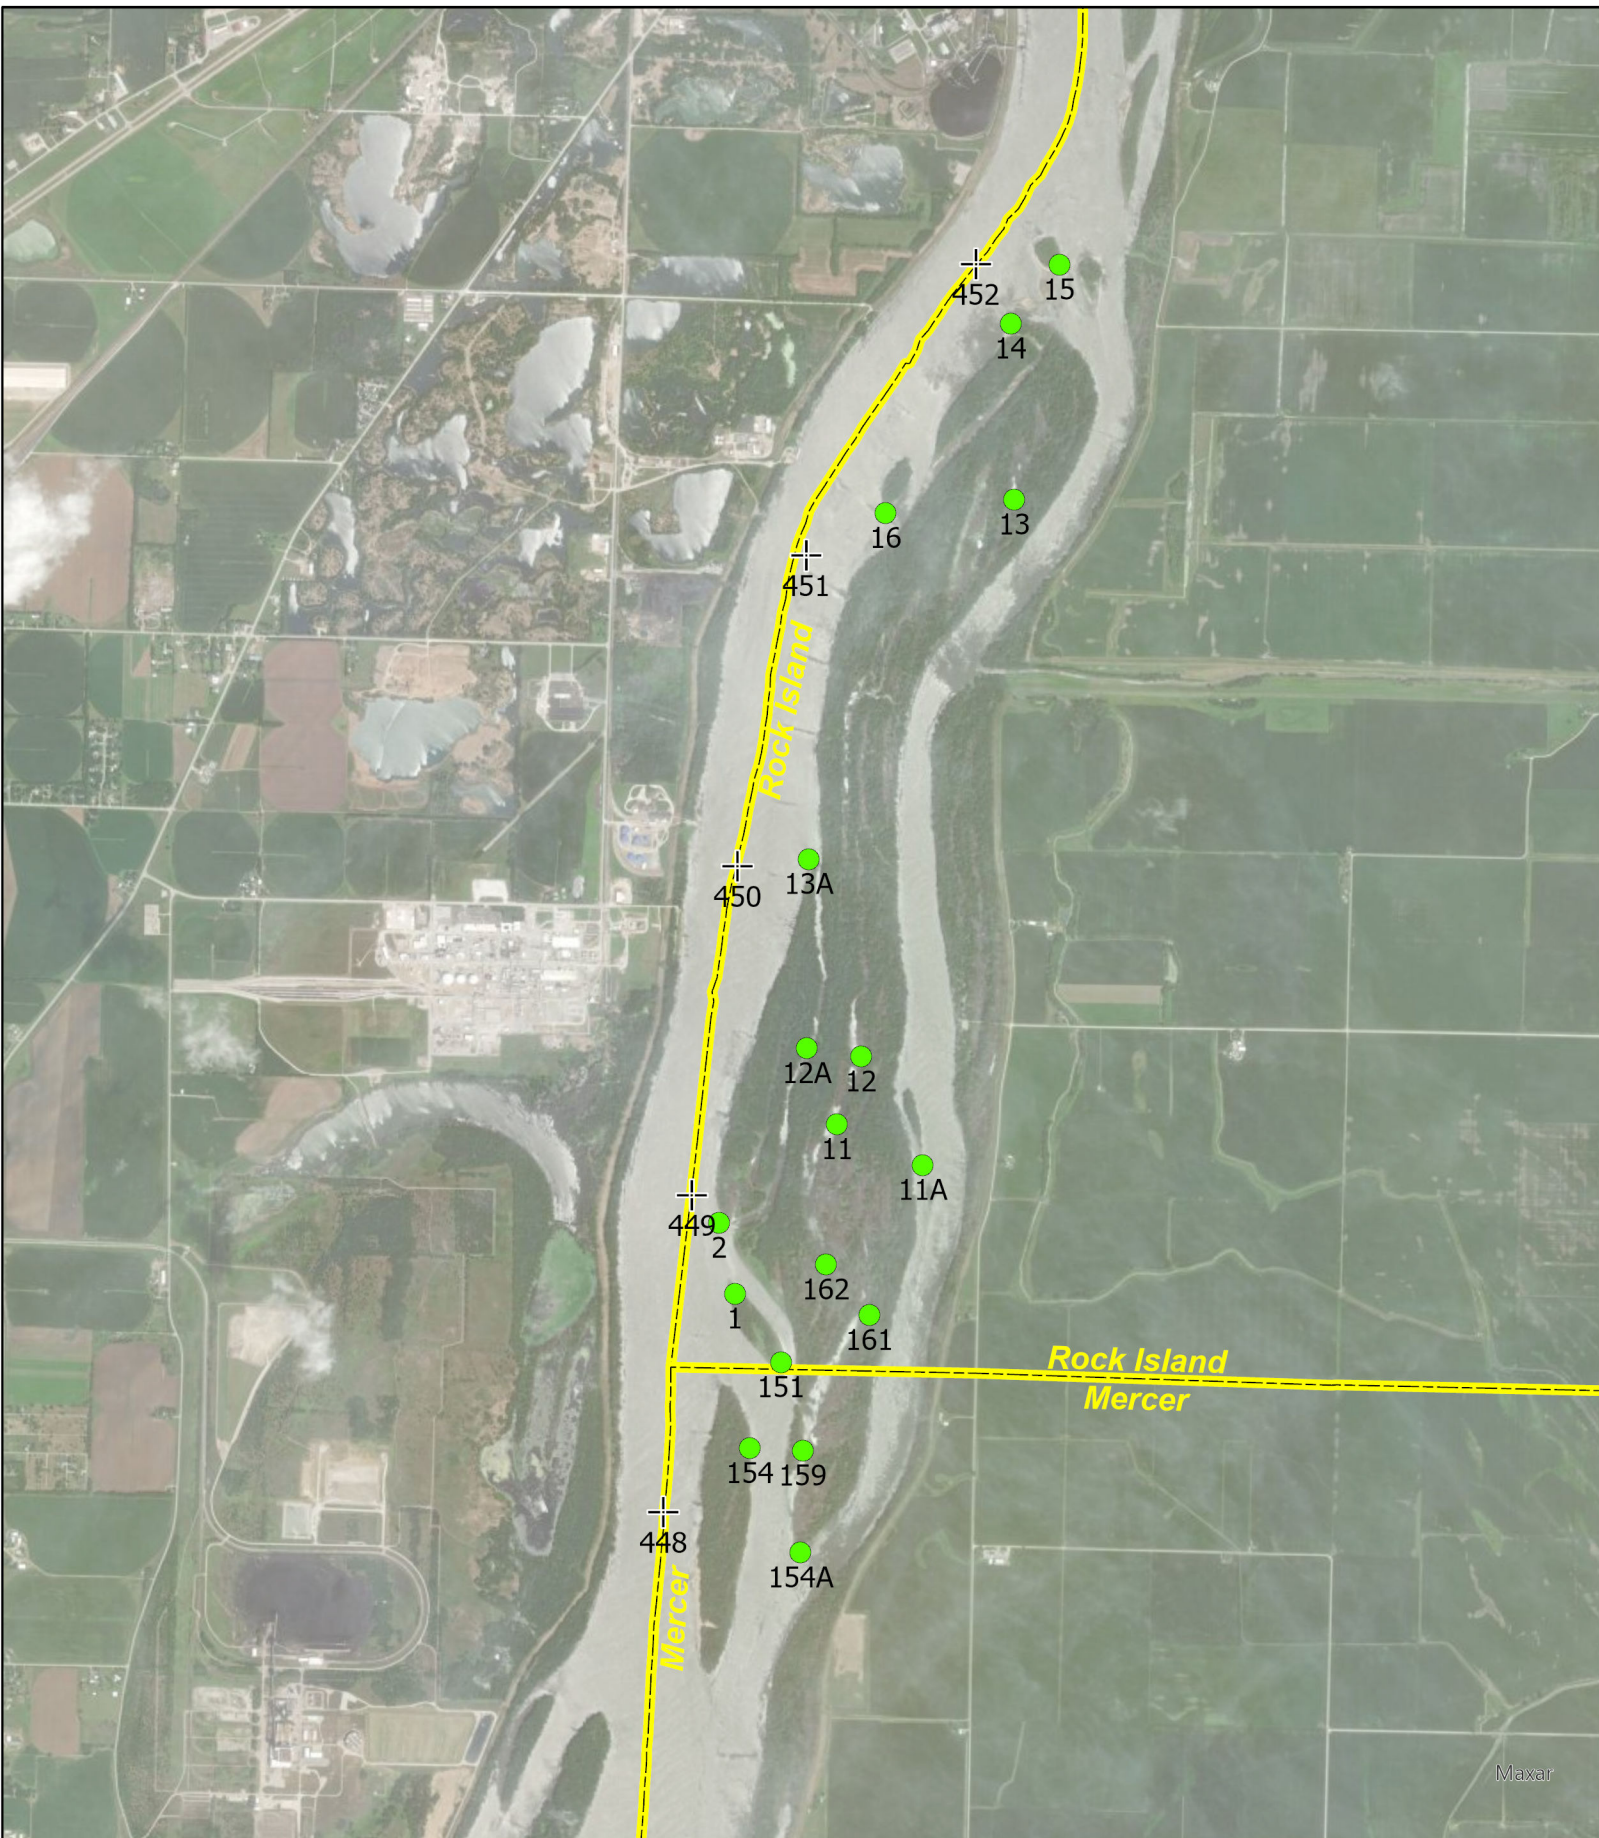

-  IDNR Managed Area
-  State /County Line
-  Waterfowl Blind
-  River Mile
-  Boat Access

Mississippi River Pool 17

Maxar

-  IDNR Managed Area
-  State /County Line
-  Waterfowl Blind
-  River Mile
-  Boat Access

Mississippi River Pool 17

Maxar