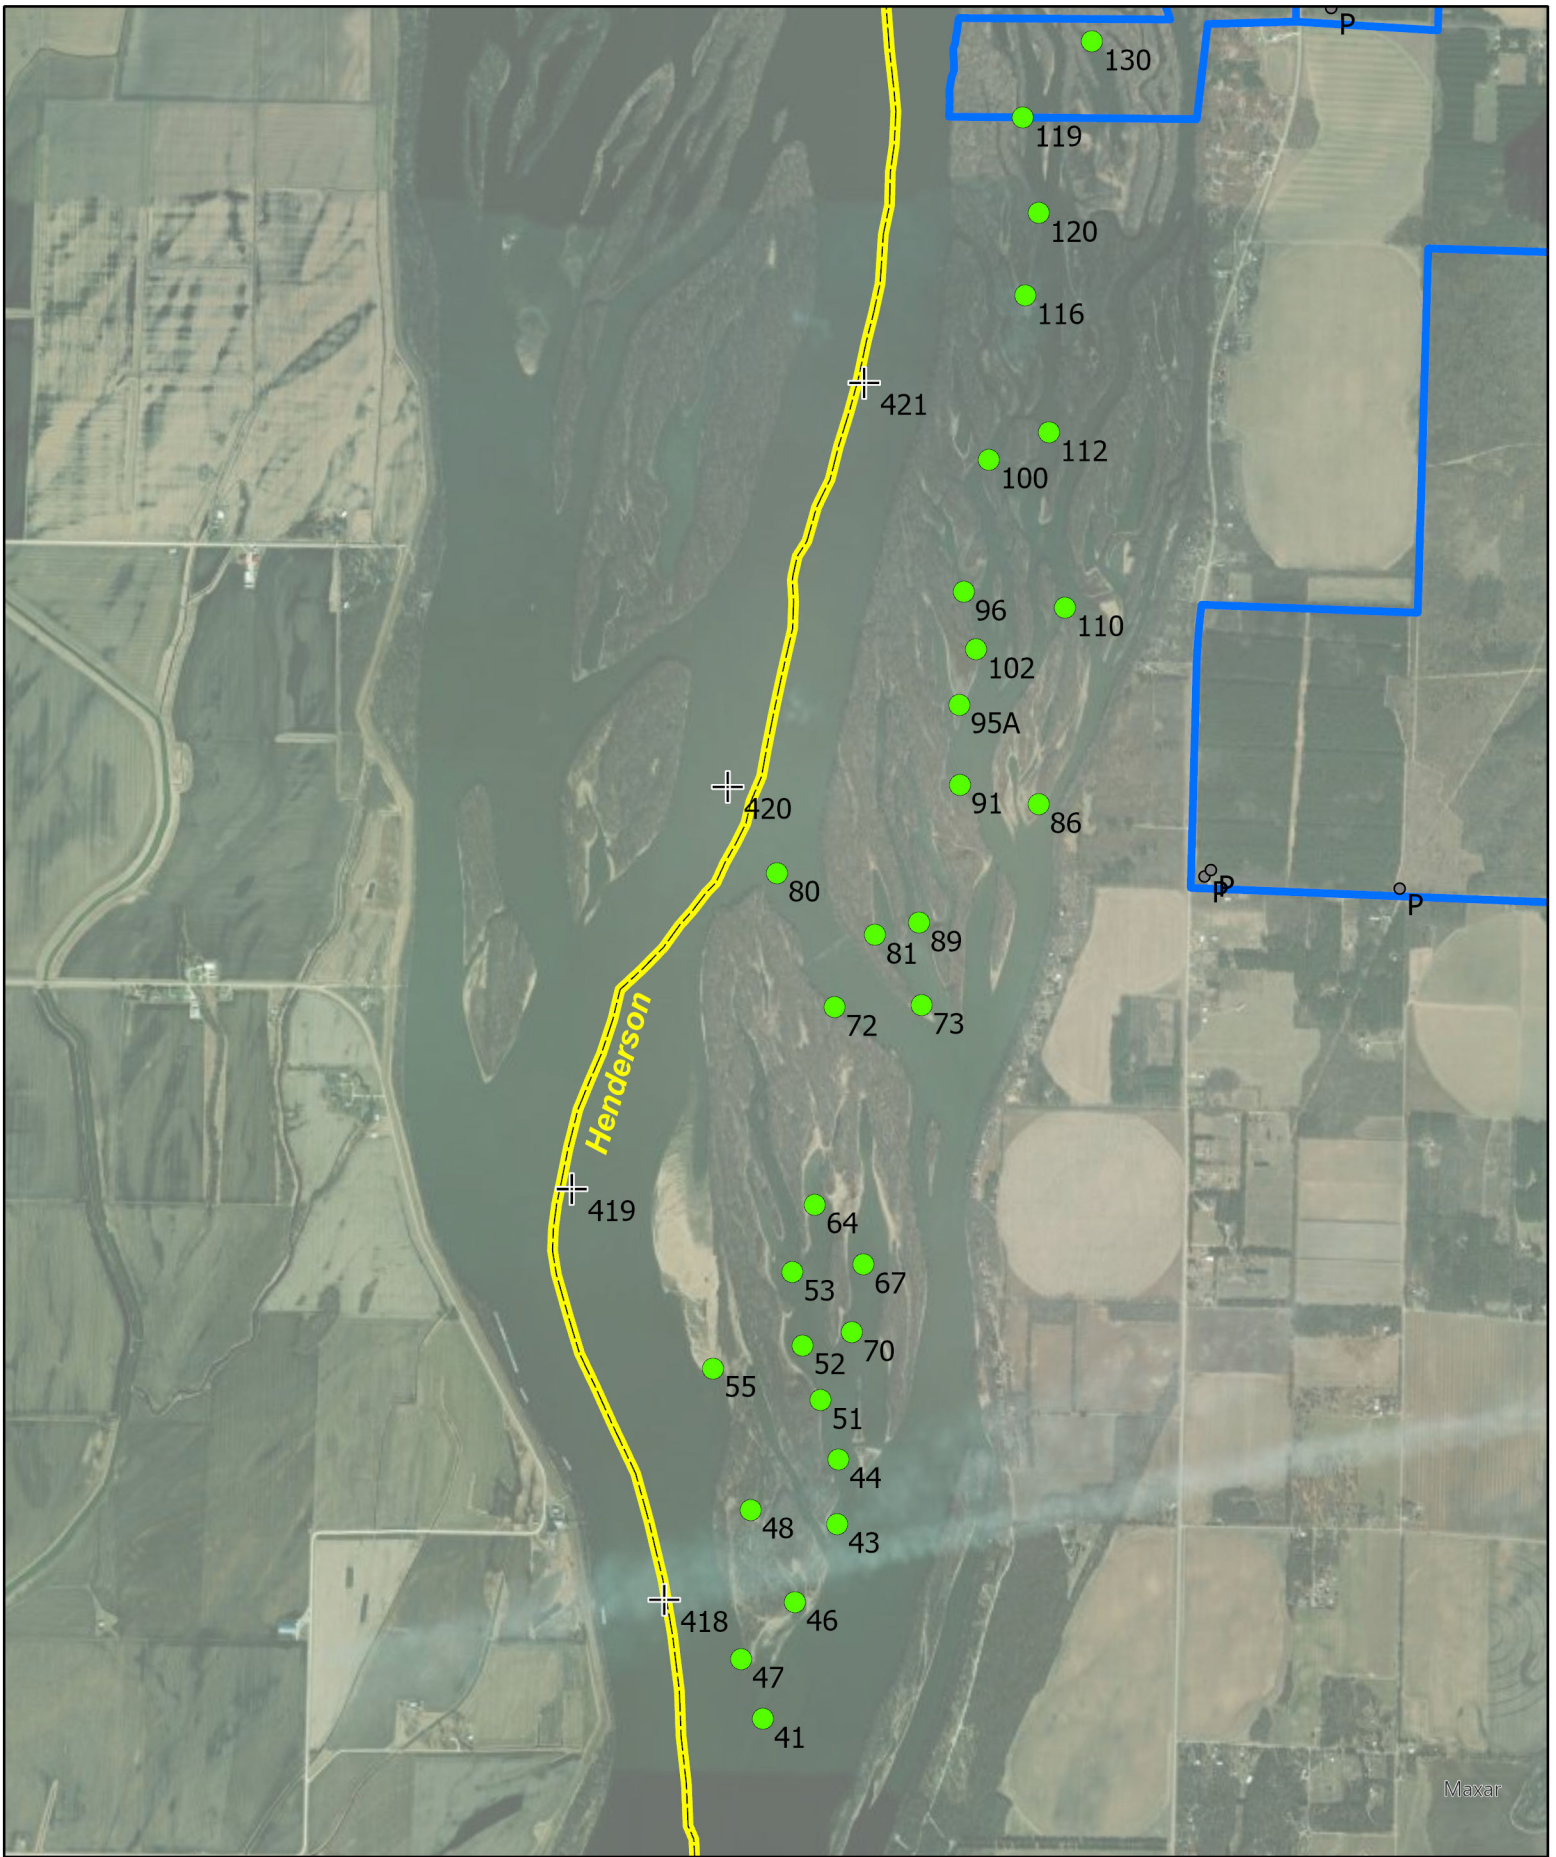

-  IDNR Managed Area
-  State /County Line
-  Waterfowl Blind
-  River Mile
-  Boat Access

Mississippi River Pool 18

- IDNR Managed Area
- State /County Line
- Waterfowl Blind
- + River Mile
- P Boat Access

Mississippi River Pool 18

Maxar

-  IDNR Managed Area
-  State /County Line
-  Waterfowl Blind
-  River Mile
-  Boat Access

Mississippi River Pool 18