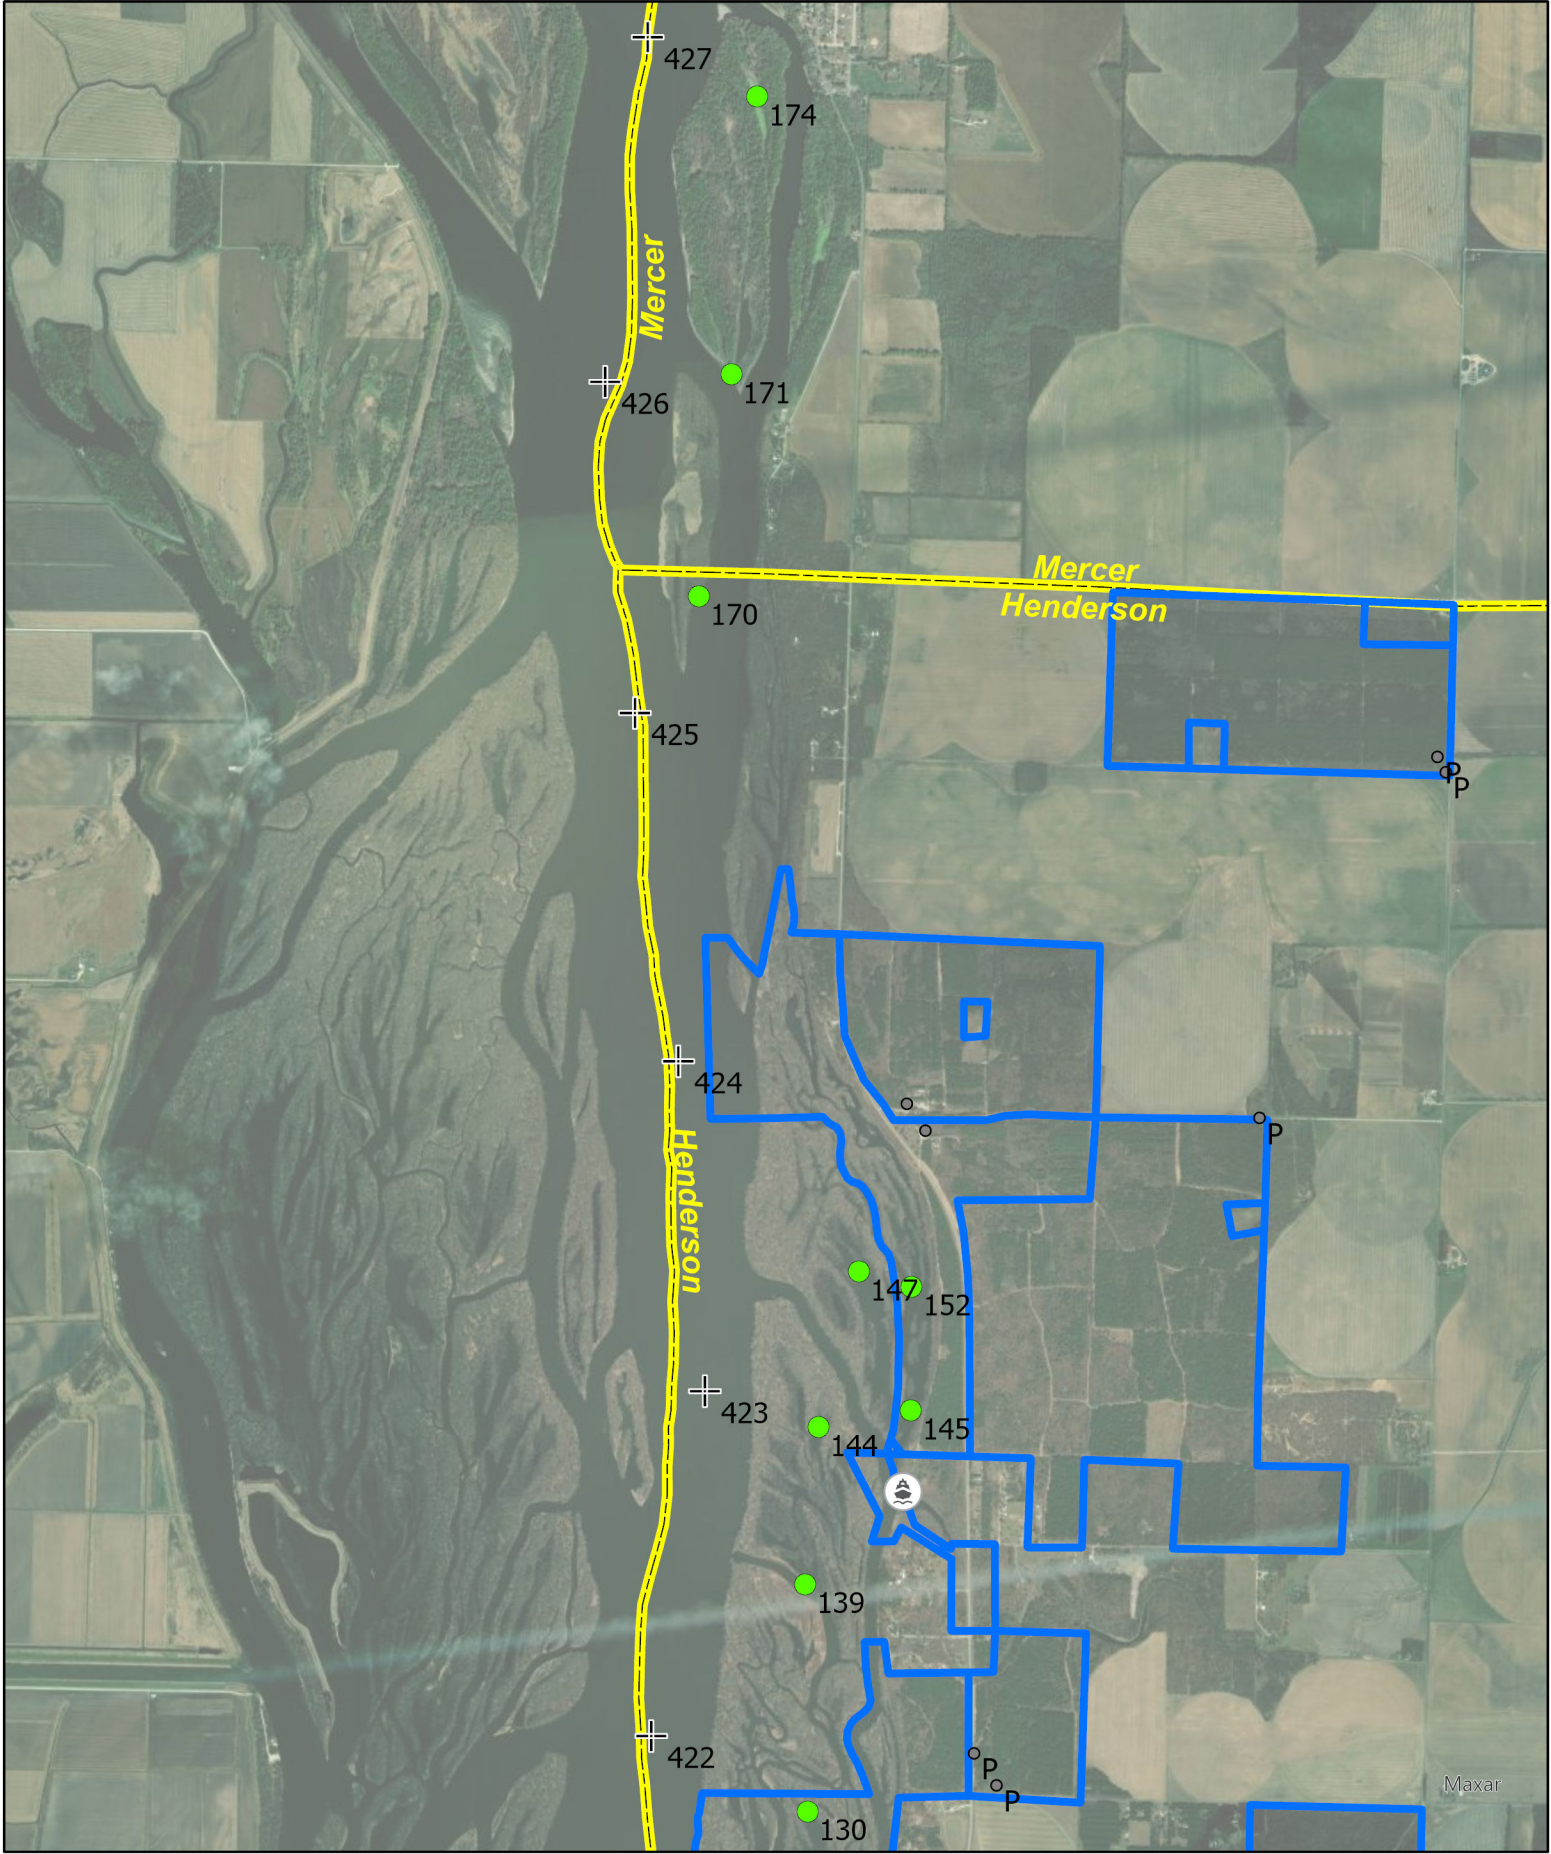

-  IDNR Managed Area
-  State /County Line
-  Waterfowl Blind
-  River Mile
-  Boat Access

Mississippi River Pool 18

- IDNR Managed Area
- State /County Line
- Waterfowl Blind
- + River Mile
- P Boat Access

Mississippi River Pool 18

Maxar

-  IDNR Managed Area
-  State /County Line
-  Waterfowl Blind
-  River Mile
-  Boat Access

Mississippi River Pool 18