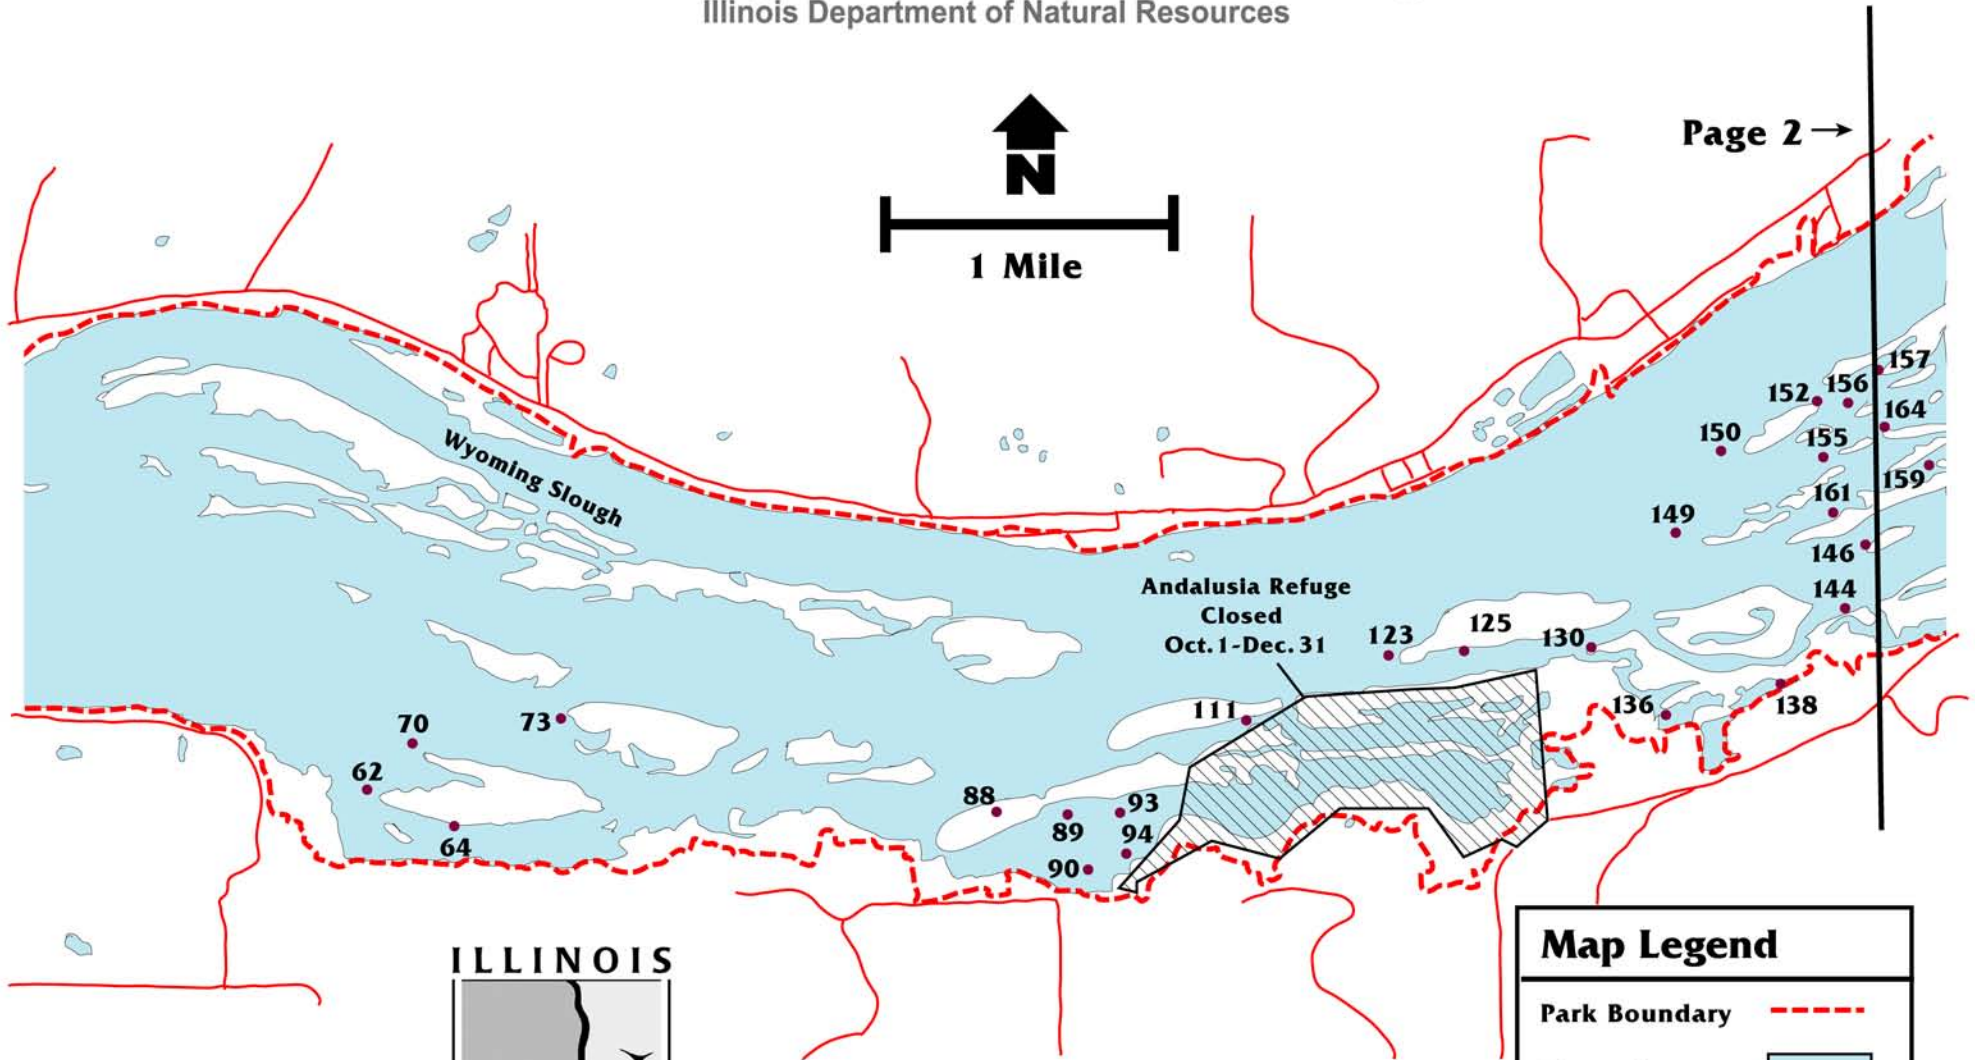

Mississippi River Pool 16, Page 1

Illinois Department of Natural Resources

ILLINOIS

DEPARTMENT OF
NATURAL
RESOURCES

2010

063010

Map Legend

Park Boundary	---
Water Areas	■
Roads	—
No Hunting	▨
Blind Site	• 1
Upper Pool Area Open Hunting	▩

Mississippi River Pool 16, Page 2

Illinois Department of Natural Resources

ILLINOIS

DEPARTMENT OF
NATURAL
RESOURCES

2010

063010

Map Legend

- Park Boundary
- Water Areas
- Roads
- No Hunting
- Blind Site 1
- Upper Pool Area Open Hunting

Mississippi River Pool 16, Page 3

Illinois Department of Natural Resources

Map Legend	
Park Boundary	
Water Areas	
Roads	
No Hunting	
Blind Site	
Upper Pool Area Open Hunting	

ILLINOIS

DEPARTMENT OF
NATURAL
RESOURCES