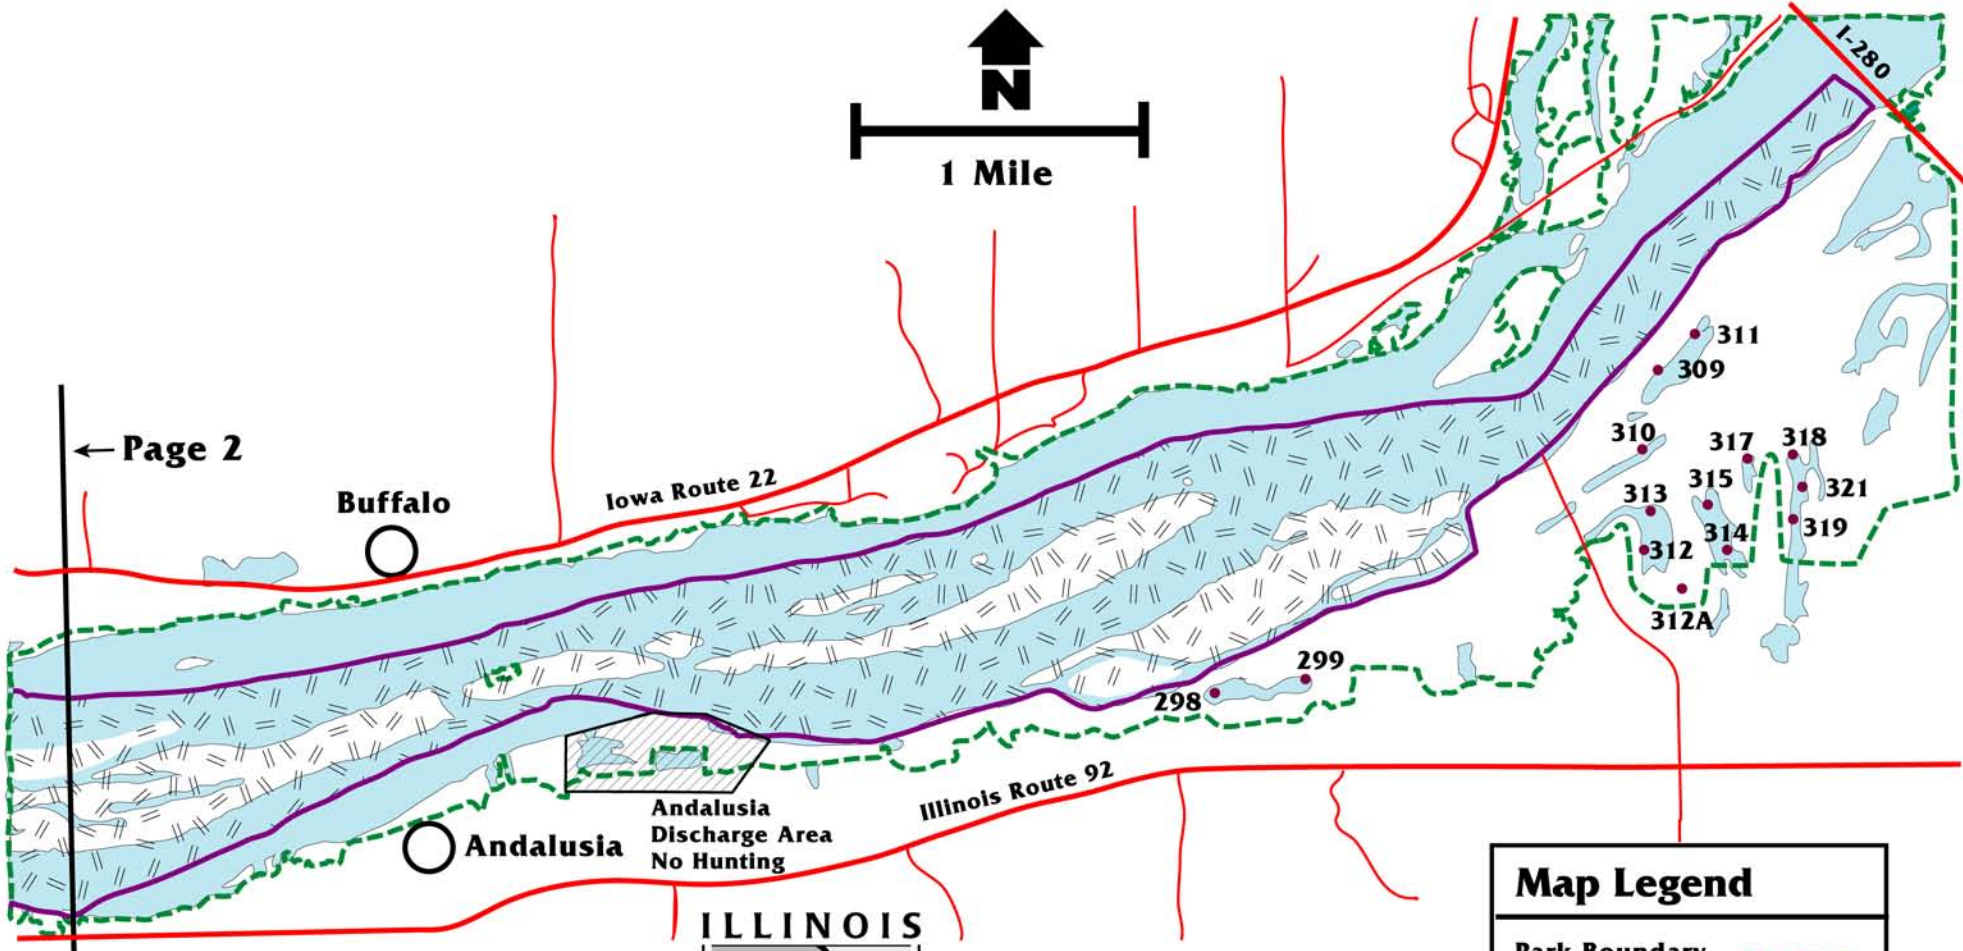

Mississippi River Pool 16, Page 3

Illinois Department of Natural Resources

Map Legend	
Park Boundary	
Water Areas	
Roads	
No Hunting	
Blind Site	
Upper Pool Area Open Hunting	

ILLINOIS

DEPARTMENT OF
NATURAL
RESOURCES