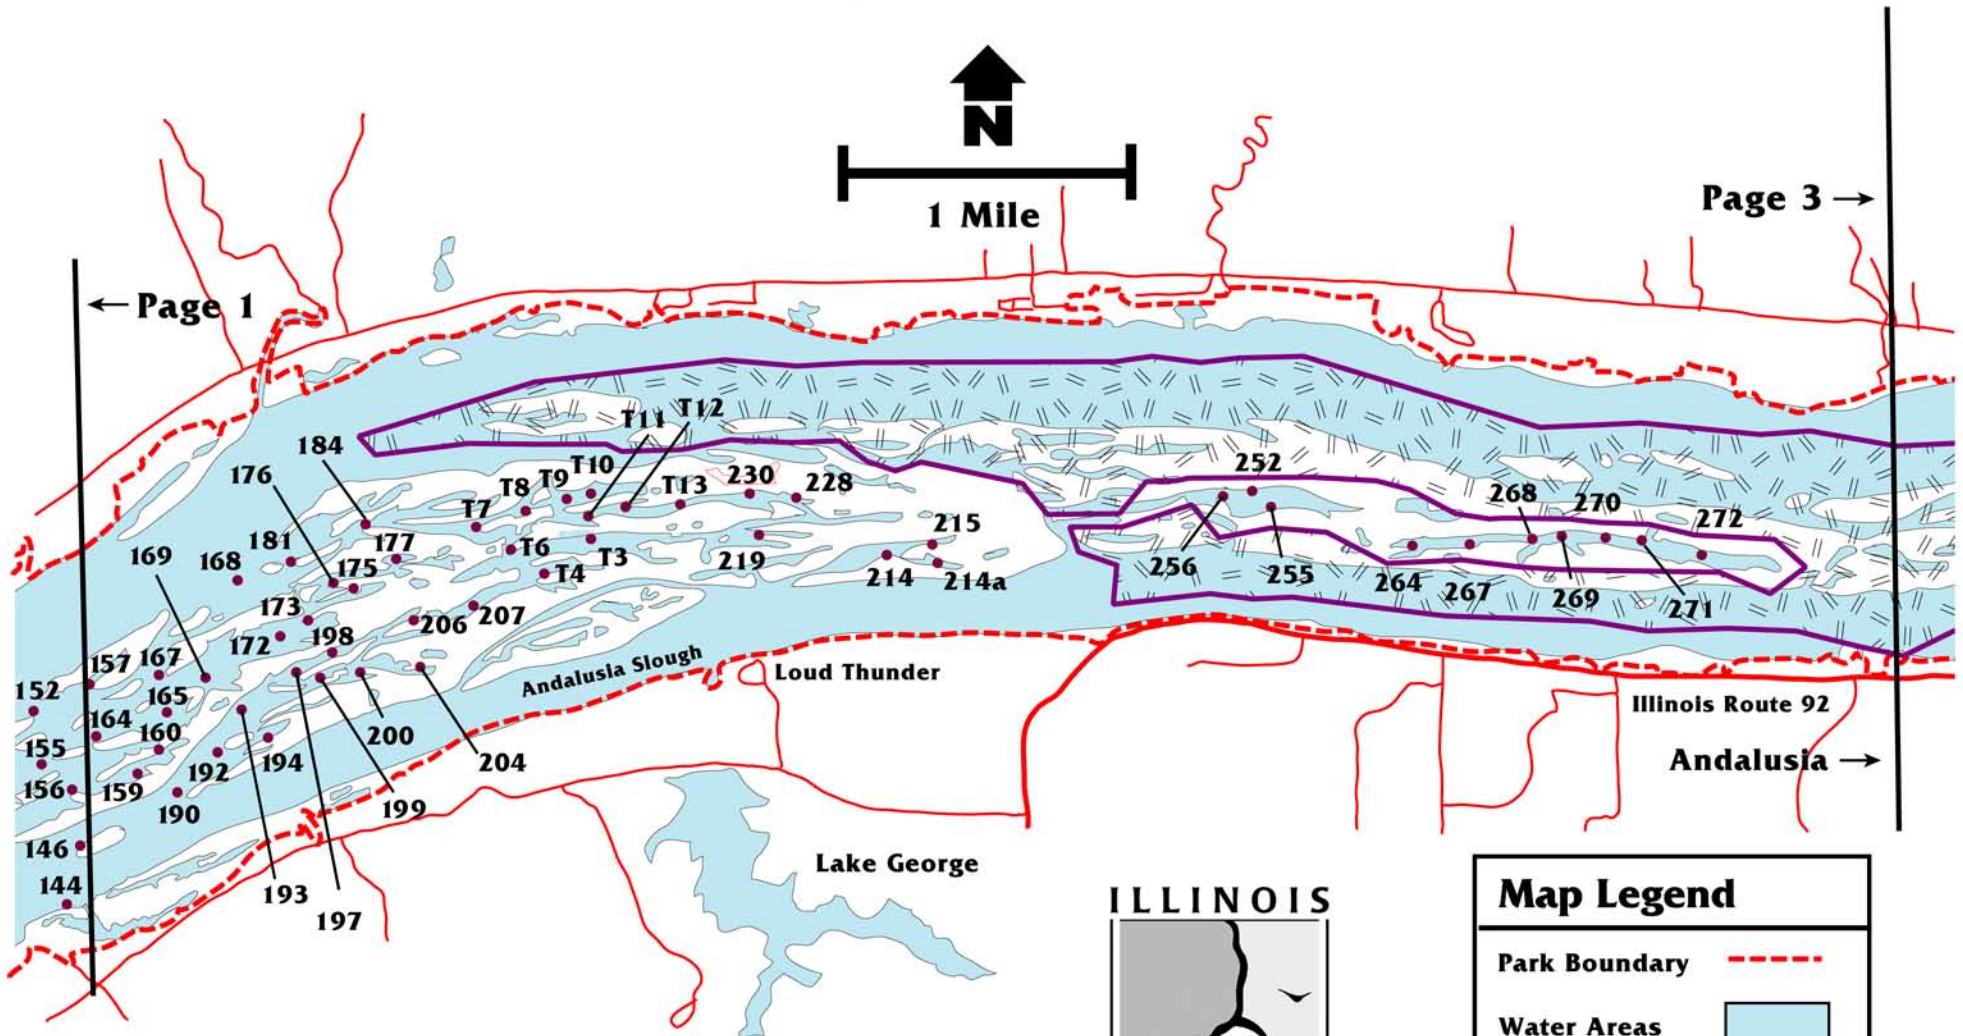

Mississippi River Pool 16, Page 1

Illinois Department of Natural Resources

ILLINOIS

DEPARTMENT OF
NATURAL
RESOURCES

2010

063010

Map Legend

Park Boundary	---
Water Areas	■
Roads	—
No Hunting	▨
Blind Site	• 1
Upper Pool Area Open Hunting	▩

Mississippi River Pool 16, Page 2

Illinois Department of Natural Resources

ILLINOIS

DEPARTMENT OF
NATURAL
RESOURCES

2010

063010

Map Legend

- Park Boundary
- Water Areas
- Roads
- No Hunting
- Blind Site 1
- Upper Pool Area Open Hunting

Mississippi River Pool 16, Page 3

Illinois Department of Natural Resources

Map Legend	
Park Boundary	
Water Areas	
Roads	
No Hunting	
Blind Site	
Upper Pool Area Open Hunting	

ILLINOIS

DEPARTMENT OF
NATURAL
RESOURCES