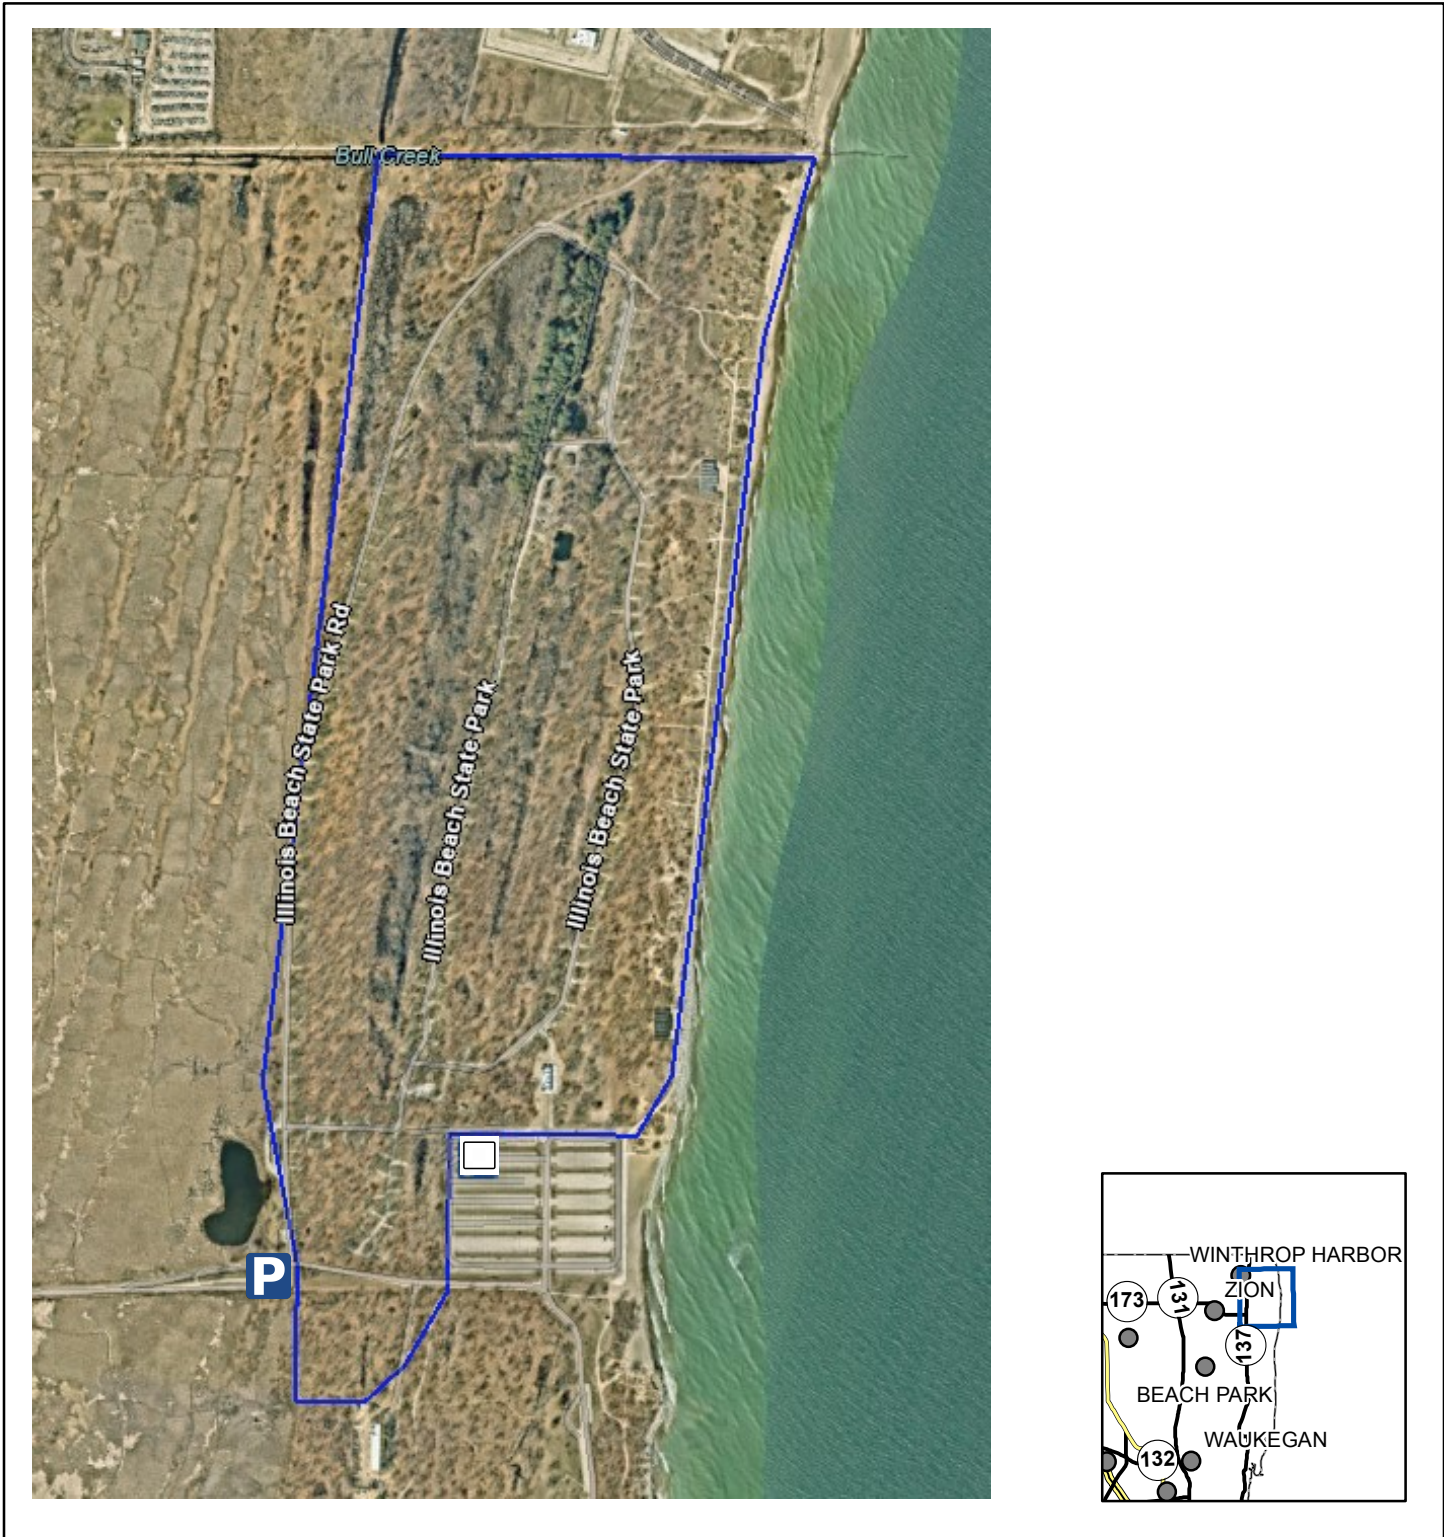

# Adeline Jay Geo-Karis Illinois Beach State Park Camp Ground Unit

 Hunting Unit

Adeline Jay Geo-Karis Illinois Beach State Park

847-662-4811

Refer to Hunter Fact Sheet for Site Specific Instructions.

 Parking