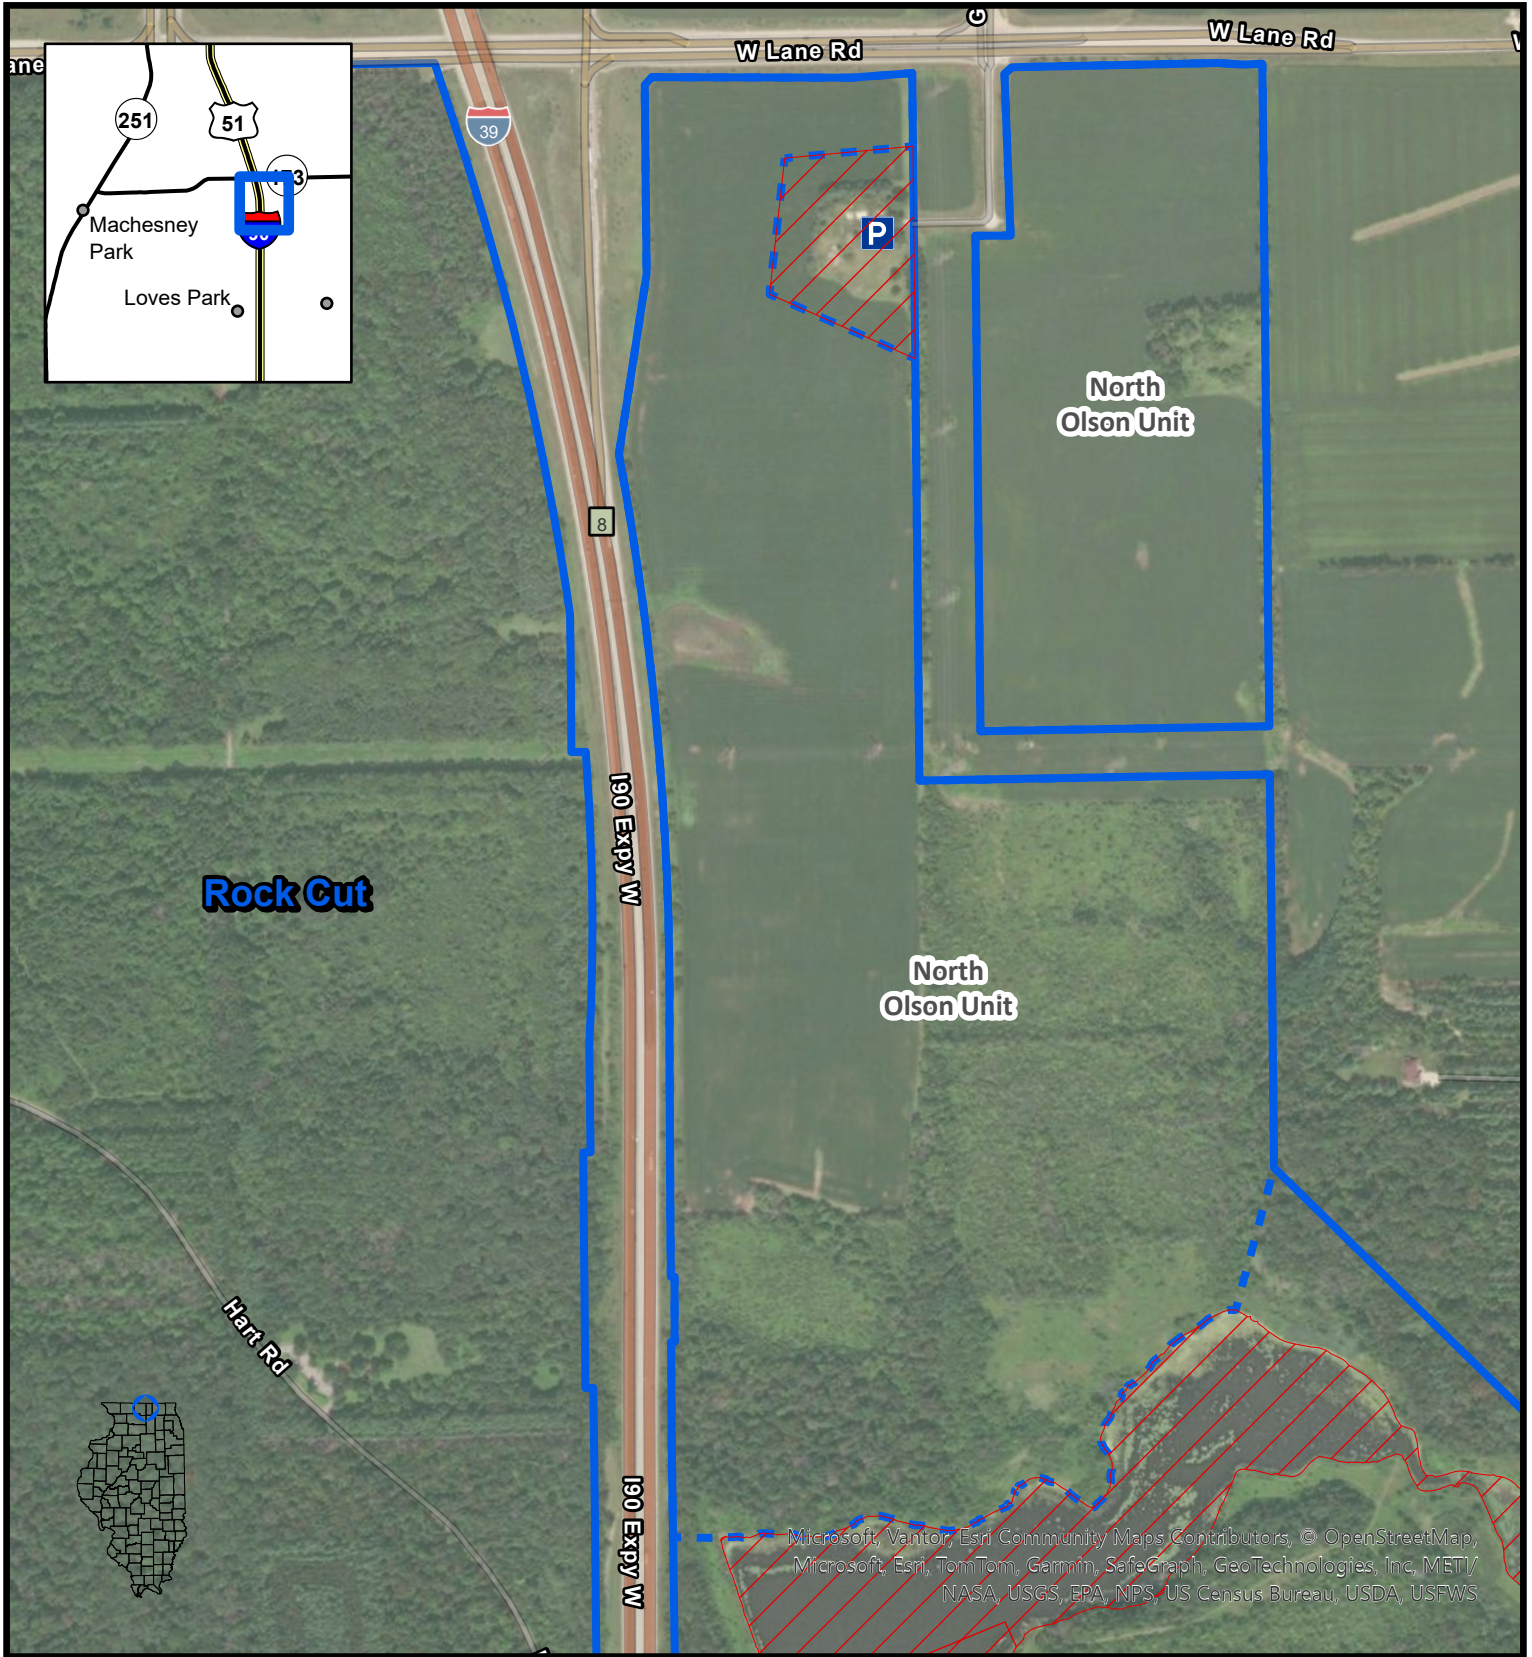

# ROCK CUT STATE PARK

# Rock Cut State Park North Olsen Unit Archery Deer, Squirrel and Rabbit Hunting Unit

-  IDNR Boundary
-  No Hunting
-  Parking Lot

Date: 10/30/2025

Rock Cut State Park  
7318 Harlem Rd., Loves Park, IL 61111  
Phone 815-979-1237